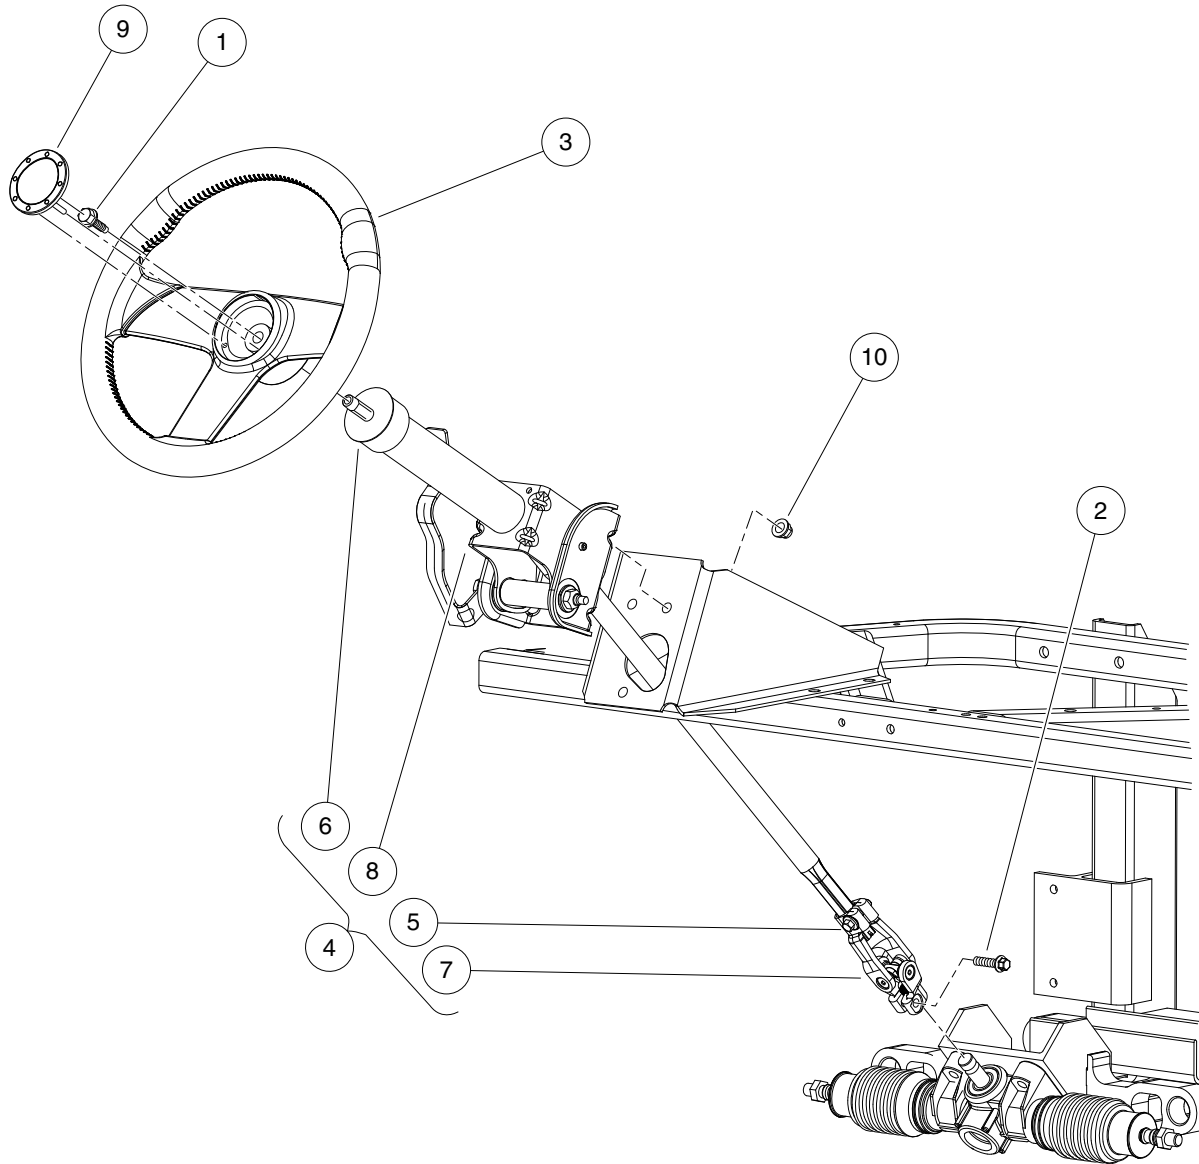

6

G

D

000070-001

STEERING COLUMN

ITEM	PART NO.	DESCRIPTION	QTY
		1 2 3 4	
1	102290120	Bolt, M10 X 20 Hex Washer Hd	1
2	102298130	Bolt, Flange Head, M8 X 30.0	1
3	102363802	Steering Wheel, Viper, Hex Hub	1
4	102364201	Steering Column (includes items 5 through 8)	1
5	102298130	Bolt, Flange Head, M8 X 30.0	1
6	102571301	Shroud, Steering Column	1
7	N/A	Knuckle, Steering, Slider	1
8	N/A	Column, Steering without Knuckle and Shroud	1
9	102367101	Cap, Steering Wheel, Viper	1
10	102618601	Lock Nut, Flg M8 X 1.25 Nylon	3

6

G

D