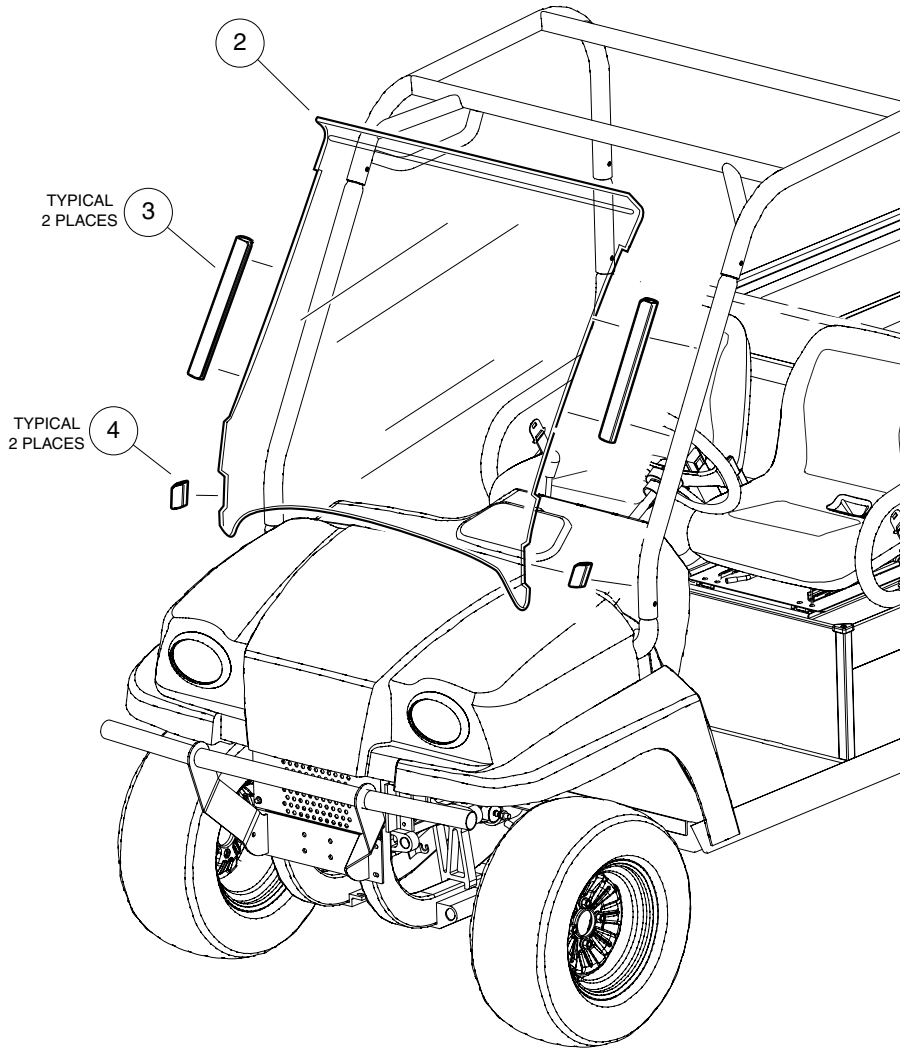

APM-000164-001

WINDSHIELD – ONE-PIECE

2

ITEM	PART NO.	DESCRIPTION	QTY
		1 2 3 4	
1	102840501	Kit, Windshield (includes items 2 - 4)	1
2	102840401	Windshield	1
3	102488303	Clip, Windshield	2
4	102488304	Clip, Windshield	2
Accessory(ies) can be installed on the following models: HUV 4420, HUV 4420 D