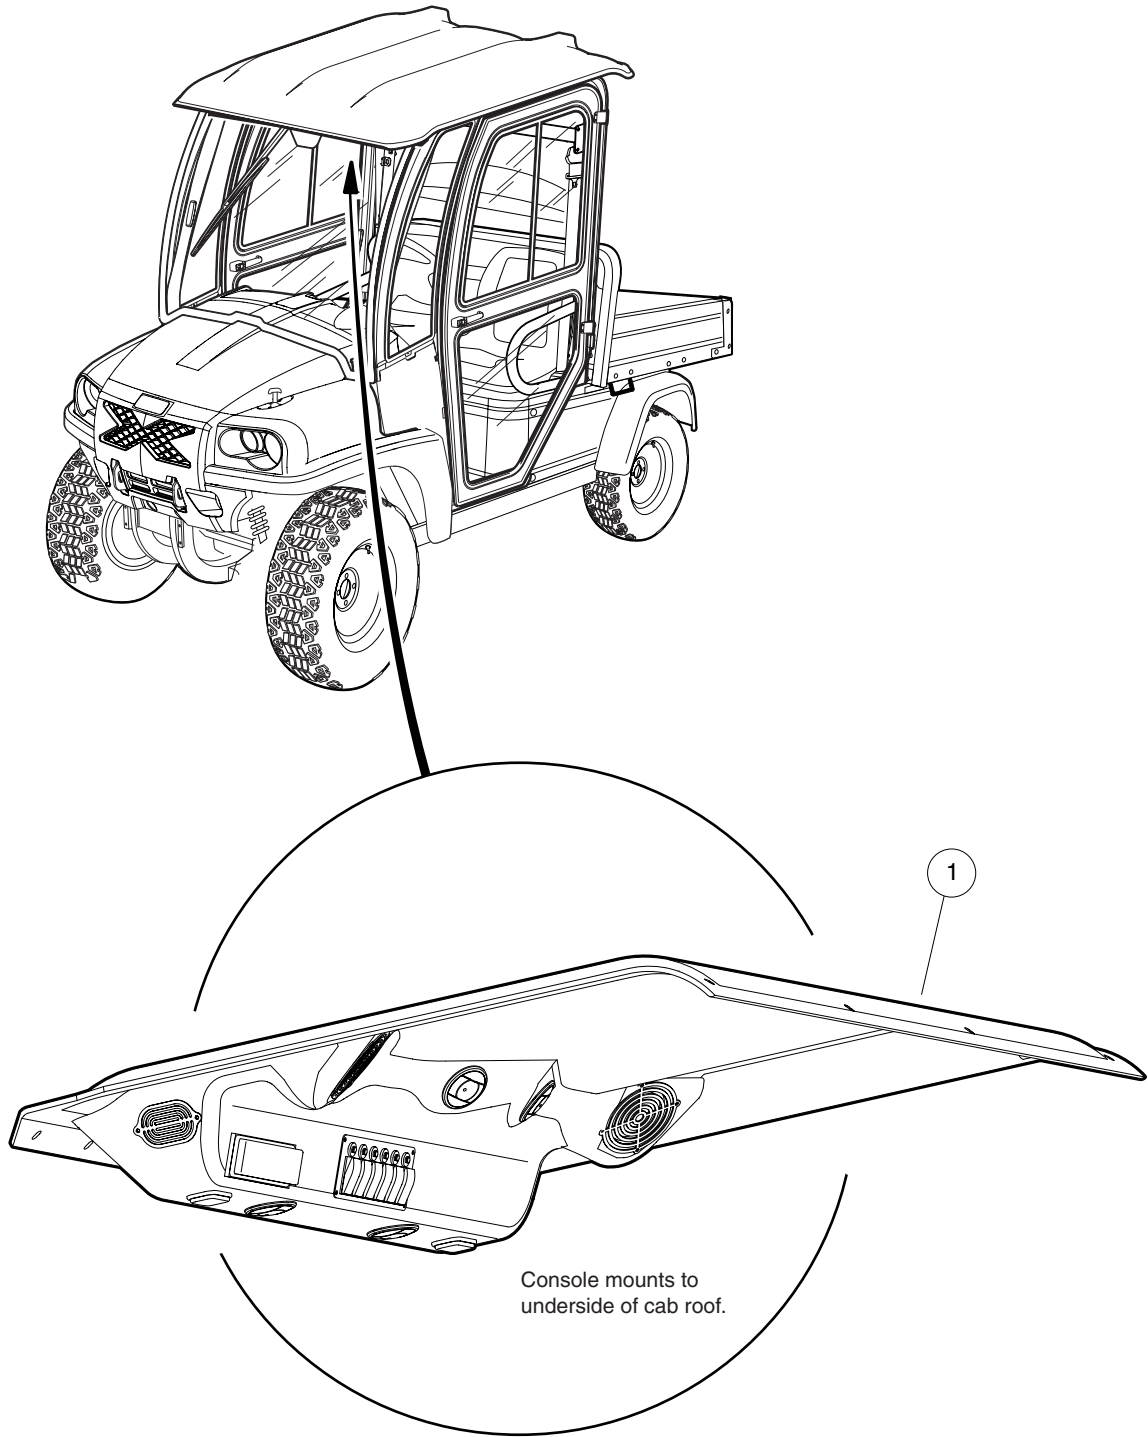

APM-000166-002

MODULAR CAB

ITEM	PART NO.	DESCRIPTION	QTY
1	103223501	<p>1 2 3 4</p> <p>Kit, Modular Cab (includes mounting hardware, windshield wiper kit, and fuse block kit)</p> <p>Accessory(ies) can be installed on the following models: Carryall 295, Carryall 295 IntelliTach, XRT 1550, XRT 1550 IntelliTach, HUV 4421, Bobcat 2300, Bobcat 2200 (s/n A59Y11001 & above, A59Z11001 & above)</p>	1