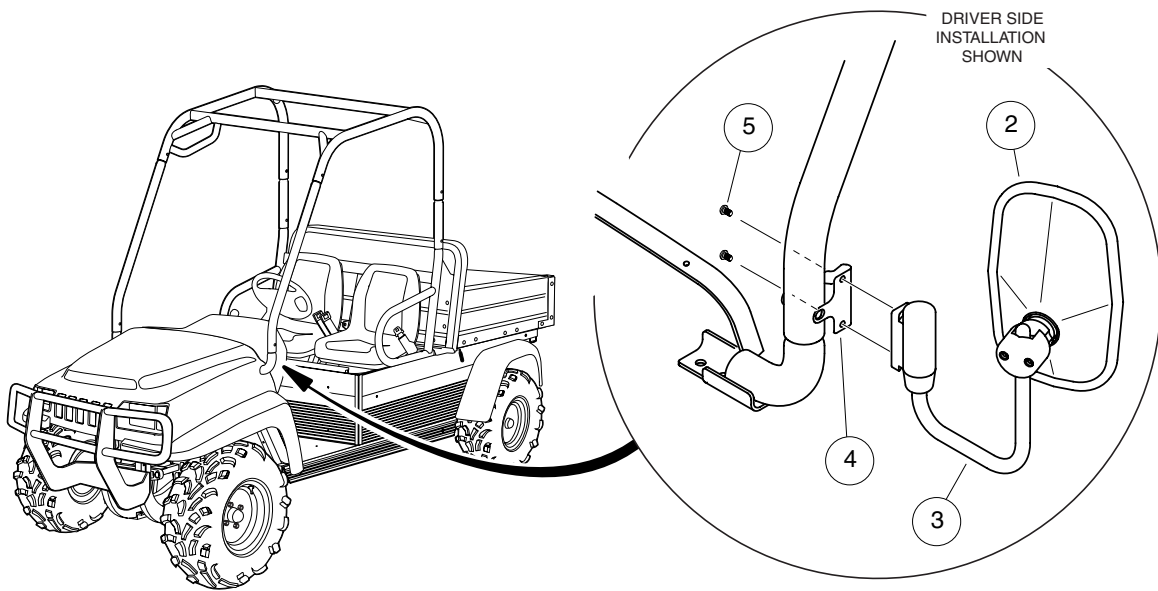

APM-000146-001

EXTERIOR MIRROR

1

ITEM	PART NO.	DESCRIPTION	QTY
		1 2 3 4 NOTE: Mirror can be installed on driver-side (as shown) or passenger-side of vehicle.	
1	102677801	Kit, Exterior Mirror (includes items 2 - 5).....	1
2	N/A	Mirror, Exterior	1
3	N/A	Arm, Exterior Mirror.....	1
4	N/A	Bracket, Exterior Mirror	1
5	N/A	Screw, Button-Head Cap, M6 x 1 x 10.....	2
Accessory(ies) can be installed on the following models: Carryall 294, Carryall 294 SE, XRT 1500, XRT 1500 SE, Bobcat 2200 (s/n 235211001 & above, 235311001 & above)