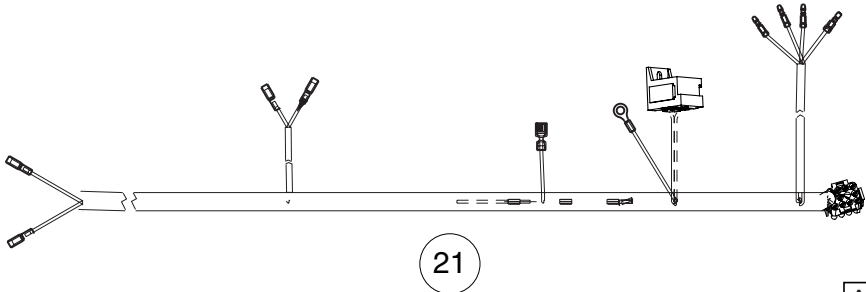

4

APM-000175-002

TAILLIGHT/BRAKE LIGHT/TURN SIGNAL/HORN KIT

ITEM	PART NO.	DESCRIPTION	QTY
		1 2 3 4	
1	103199501	*Kit, Taillight/Brake Light/Turn Signal/Horn (includes items 3 - 21).....	1
2	103199502	**Kit, Taillight/Brake Light/Turn Signal/Horn (includes items 3 - 21)	1
3	103222401	Bracket, Horn	1
4	1014530	Horn	1
5	102721601	Flasher, 12V	1
6	102615001	Clip, Conduit, 10 mm	2
7	103245001	Wire Harness, Turn Signal Jumper (for use on Carryall, XRT, HUV vehicles)..	2
8	103220101	Taillight Assembly	2
9	102711901	Switch, Brake Light	1
10	102529202	Cover, Steering Column	1
11	102894501	Light, Turn Signal, 3-inch (for use on Carryall, XRT, HUV vehicles)	2
12	102885002	Light, Turn Signal, 4-inch (for use on Bobcat 2200, 2300 vehicles).....	2
13	8639	Tie, Wire.....	11
14	102238001	Bolt, Hex-Head, #10-24	2
15	304	Bolt, Hex-Head, 1/4-20 x 1.....	5
16	101506801	Nut, Nylon Lock, 1/4-20	5
17	101955101	Nut, Hex, M6	1
18	7820	Washer, Internal Tooth Lock, 5/16.....	1
19	102710101	Switch, Turn Signal	1
20	103226801	Wire Harness, Taillight	1
21	103227101	Wire Harness, Turn Signal.....	1
* Kit can be installed on Bobcat 2300, Bobcat 2200 (s/n A59Y11001 & above, A59Z11001 & above) vehicles only. ** Kit can be installed on Carryall 295, Carryall 295 IntelliTach, XRT 1550, XRT 1550 IntelliTach, HUV 4421 vehicles only.