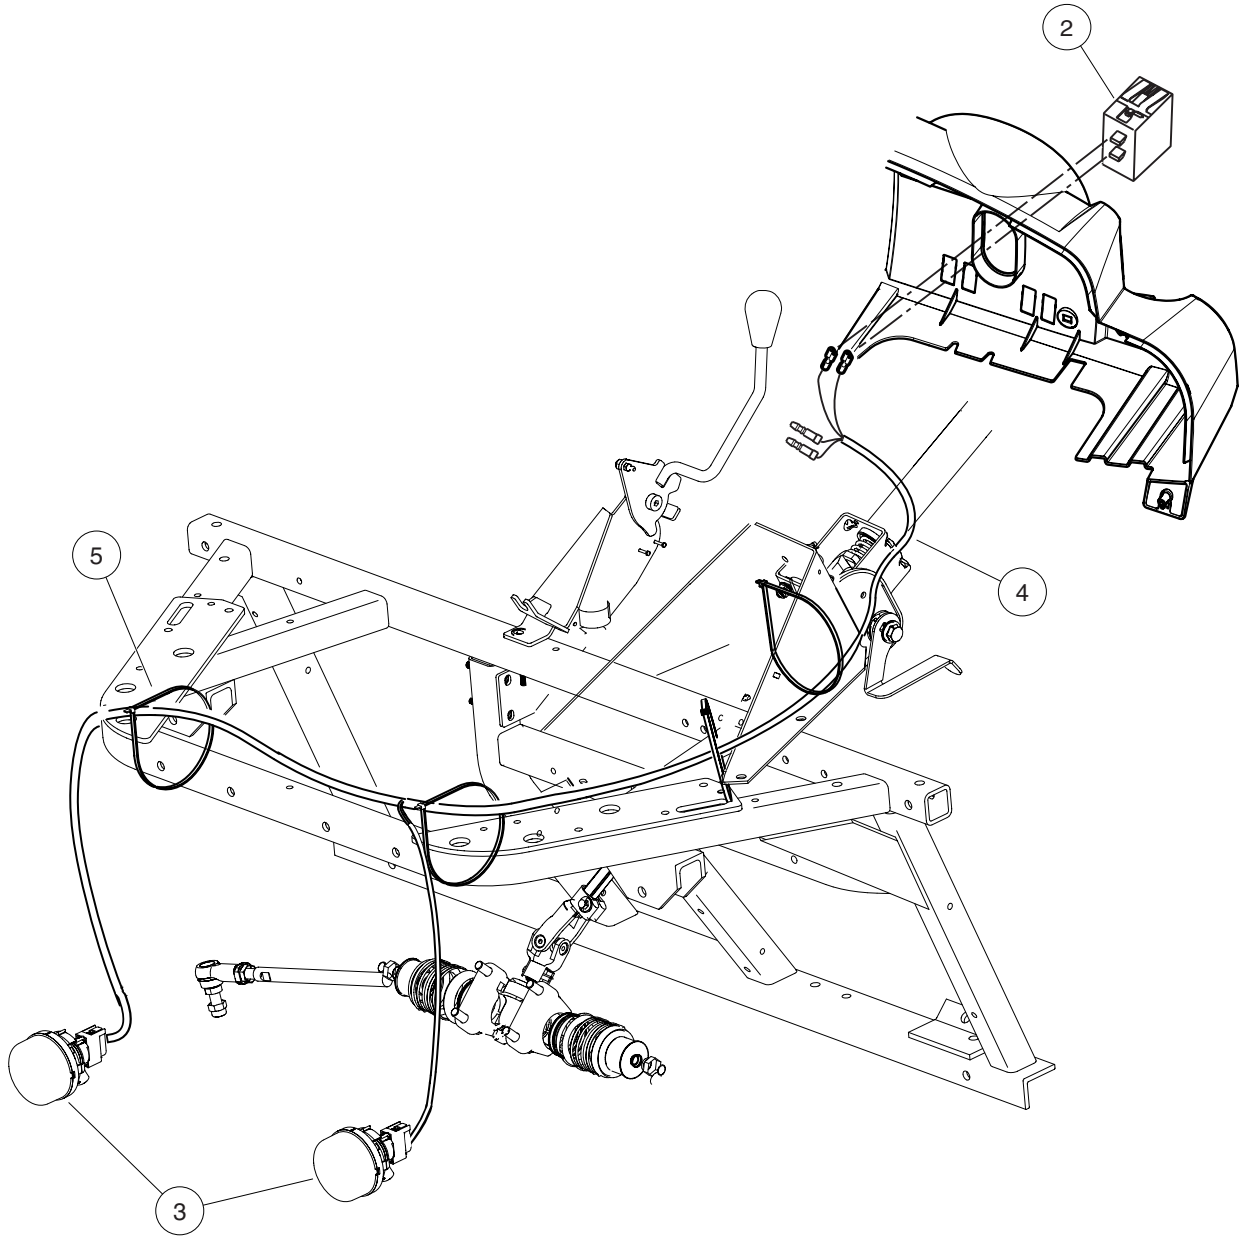

APM-000178-001

FOG LIGHTS

ITEM	PART NO.	DESCRIPTION	QTY
		1 2 3 4	
1	103224201	Kit, Fog Light (includes items 2 - 5)	1
2	103235301	Switch, Fog Light	1
3	103178901	Light, Fog, 3-inch	2
4	103226901	Wire Harness, Fog Light	1
5	8639	Tie, Wire.....	4
Accessory(ies) can be installed on the following models: Carryall 295, Carryall 295 IntelliTach, XRT 1550, XRT 1550 IntelliTach, HUV 4421