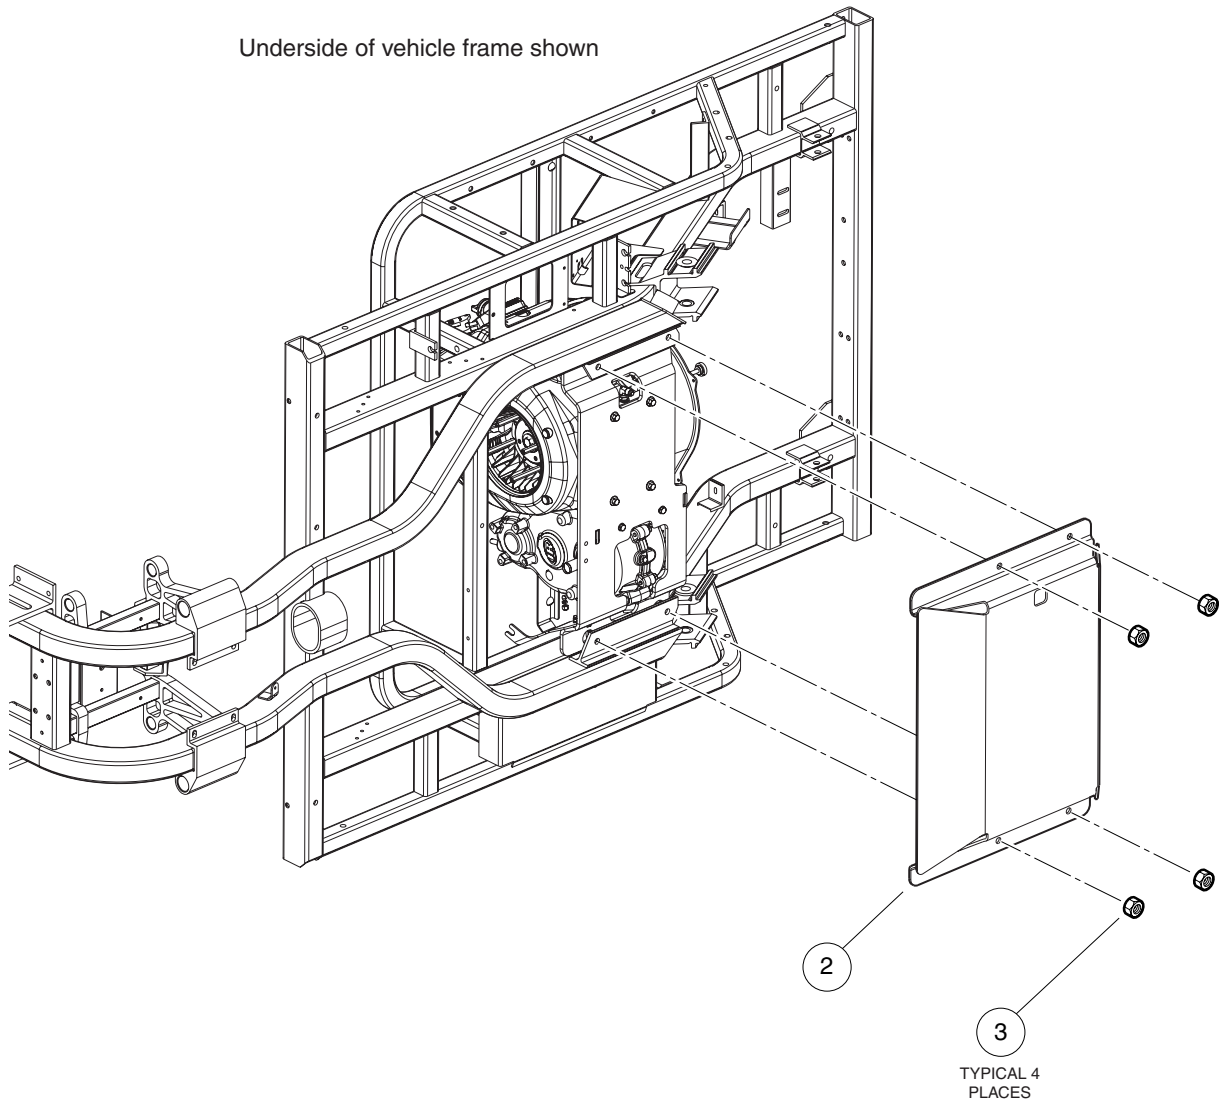

Underside of vehicle frame shown

APM-000187-002

BELLY PAN SKID KIT

5

ITEM	PART NO.	DESCRIPTION	QTY
		1 2 3 4	
1	103326601	Kit, Belly Pan Skid (includes items 2 - 3)	1
2	103326501	Plate, Belly Pan Skid.....	1
3	102740501	Nut, Jam, M12 x 1.75.....	4
Accessory(ies) can be installed on the following models: Any AWD vehicle equipped with Kawasaki V-Twin FH680D engine