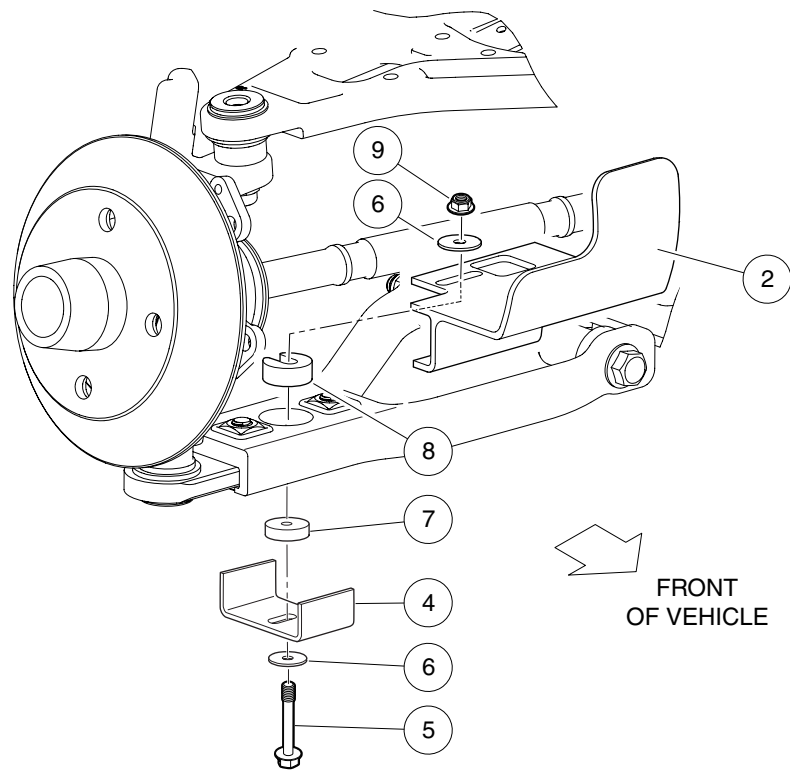

PASSENGER SIDE SHOWN

APM-000190-001

FRONT CV BOOT GUARD

5

ITEM	PART NO.	DESCRIPTION	QTY
		1 2 3 4	
1	102482401	Kit, Front CV Boot Guard (includes items 2 - 9).....	1
2	102621902	Guard, CV Boot (Front Passenger-Side)	1
3	102621901	Guard, CV Boot (Front Driver-Side) (not shown)	1
4	102678801	Bracket, CV Boot Guard	2
5	102541455	Bolt, Flange-Head, M6 x 1 x 55	2
6	102755501	Washer, Flat Wide, 1/4	4
7	102678901	Spacer	2
8	102732701	Spacer RPVC	2
9	102541501	Nut, Flange Lock, M6 x 1	2
Accessory(ies) can be installed on the following models: Carryall 294, XRT 1500, HUV 4420, Bobcat 2200 (s/n 235211001 & above, 235311001 & above)