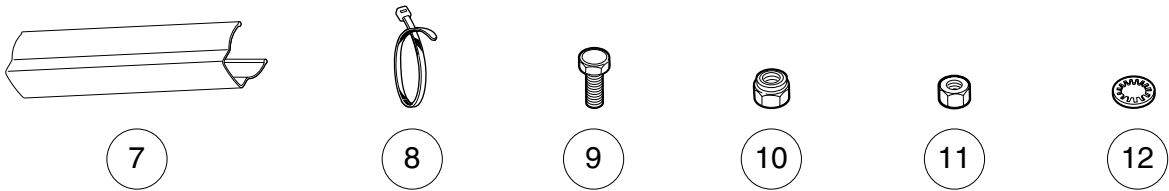

4

APM-000176-002

TAILLIGHT/BRAKE LIGHT/HORN KIT

ITEM	PART NO.	DESCRIPTION	QTY
		1 2 3 4	
1	103199401	Kit, Taillight/Brake Light/Horn (includes items 2 - 14).....	1
2	103222401	Bracket, Horn	1
3	1014530	Horn	1
4	102615001	Clip, Conduit, 10 mm	2
5	103220101	Taillight Assembly	2
6	102711901	Switch, Brake Light	1
7	102529202	Cover, Steering Column	1
8	8639	Tie, Wire.....	9
9	304	Bolt, Hex-Head, 1/4-20 x 1.....	5
10	101506801	Nut, Nylon Lock, 1/4-20	5
11	101955101	Nut, Hex, M6	1
12	7820	Washer, Internal Tooth Lock, 5/16.....	1
13	103226801	Wire Harness, Taillight	1
14	102680001	Horn Button with Harness	1
Accessory(ies) can be installed on the following models: Carryall 295, Carryall 295 IntelliTach, XRT 1550, XRT 1550 IntelliTach, HUV 4421, Bobcat 2300, Bobcat 2200 (s/n A59Y11001 & above, A59Z11001 & above)