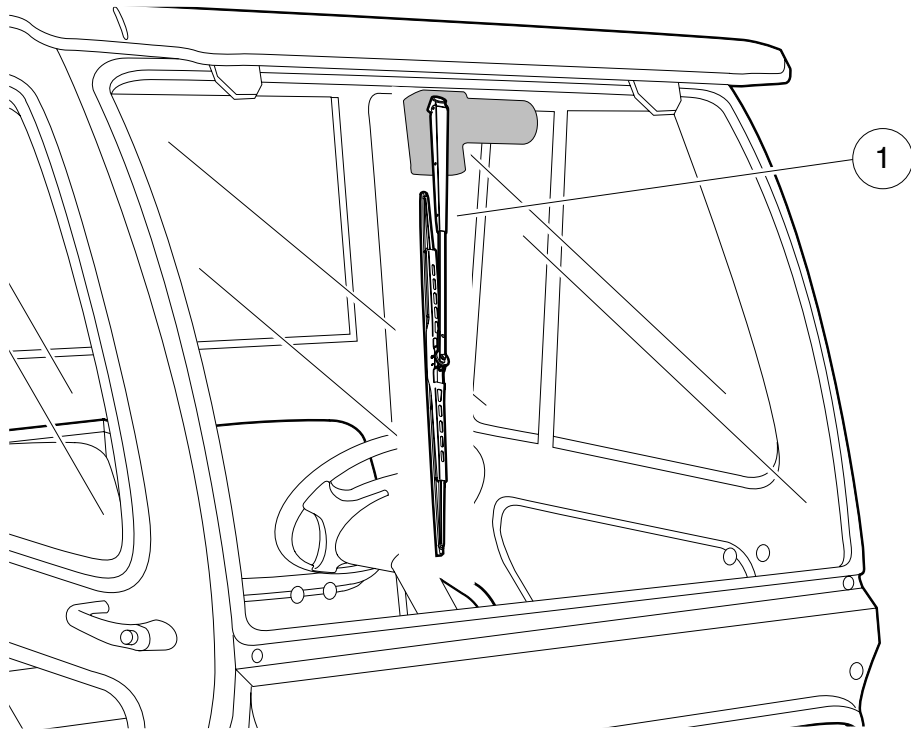

RADIO

3

ITEM	PART NO.	DESCRIPTION	QTY
		1 2 3 4	
1	AM1225301	Kit, Radio (includes items 2 - 5)	1
2	N/A	Radio.....	1
3	N/A	Sleeve, Radio Installation	1
4	N/A	Wire Harness, Radio.....	1
5	N/A	Antenna (not shown)	1
Accessory(ies) can be installed on the following models: Carryall 295, Carryall 295 IntelliTach, XRT 1550, XRT 1550 IntelliTach, HUV 4421, Bobcat 2300, Bobcat 2200 (s/n A59Y11001 & above, A59Z11001 & above)			

APM-000169-001