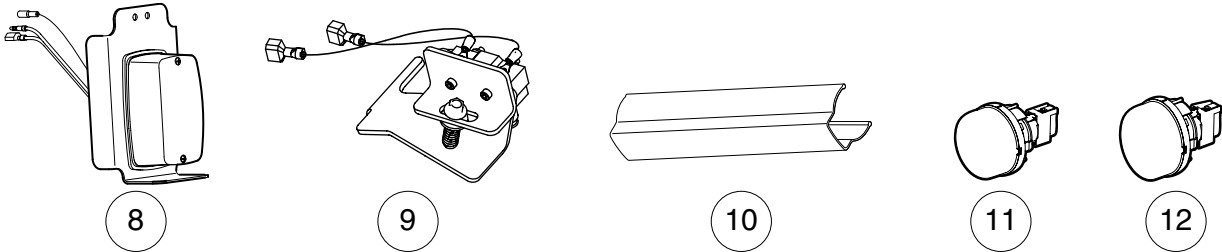

4

APM-000175-002

TAILLIGHT/BRAKE LIGHT/TURN SIGNAL/HORN KIT

ITEM	PART NO.	DESCRIPTION	QTY
		1 2 3 4	
1	103199501	*Kit, Taillight/Brake Light/Turn Signal/Horn (includes items 3 - 21).....	1
2	103199502	**Kit, Taillight/Brake Light/Turn Signal/Horn (includes items 3 - 21)	1
3	103222401	Bracket, Horn	1
4	1014530	Horn	1
5	102721601	Flasher, 12V	1
6	102615001	Clip, Conduit, 10 mm	2
7	103245001	Wire Harness, Turn Signal Jumper (for use on Carryall, XRT, HUV vehicles)..	2
8	103220101	Taillight Assembly	2
9	102711901	Switch, Brake Light	1
10	102529202	Cover, Steering Column	1
11	102894501	Light, Turn Signal, 3-inch (for use on Carryall, XRT, HUV vehicles)	2
12	102885002	Light, Turn Signal, 4-inch (for use on Bobcat 2200, 2300 vehicles).....	2
13	8639	Tie, Wire.....	11
14	102238001	Bolt, Hex-Head, #10-24	2
15	304	Bolt, Hex-Head, 1/4-20 x 1.....	5
16	101506801	Nut, Nylon Lock, 1/4-20	5
17	101955101	Nut, Hex, M6	1
18	7820	Washer, Internal Tooth Lock, 5/16.....	1
19	102710101	Switch, Turn Signal	1
20	103226801	Wire Harness, Taillight	1
21	103227101	Wire Harness, Turn Signal.....	1
* Kit can be installed on Bobcat 2300, Bobcat 2200 (s/n A59Y11001 & above, A59Z11001 & above) vehicles only. ** Kit can be installed on Carryall 295, Carryall 295 IntelliTach, XRT 1550, XRT 1550 IntelliTach, HUV 4421 vehicles only.