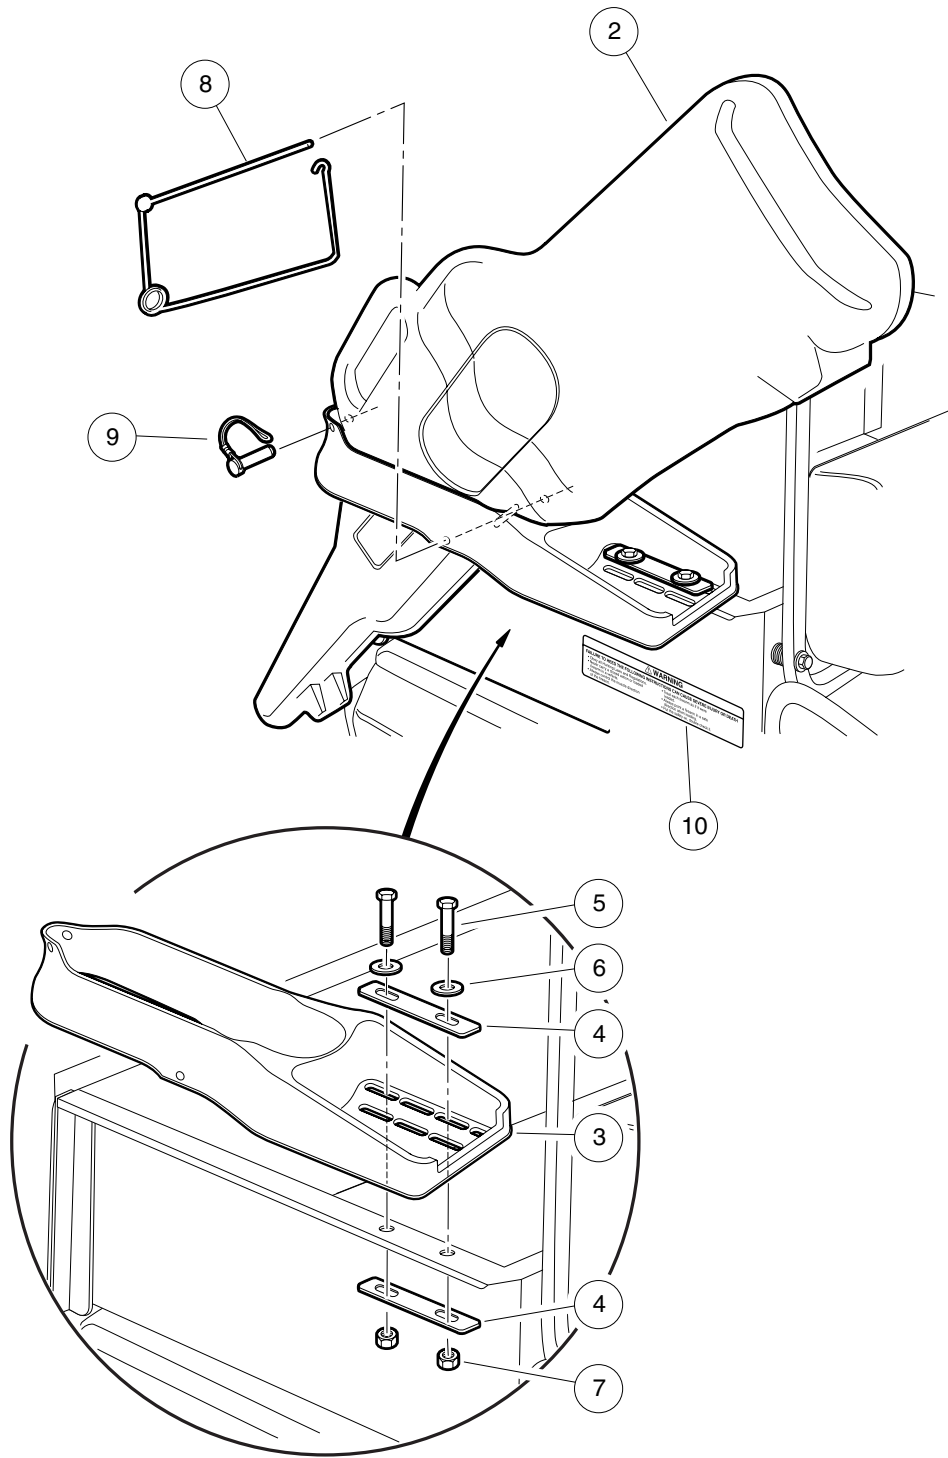

APM-000196-001

GUN BOOT

ITEM	PART NO.	DESCRIPTION	QTY
		1 2 3 4	
1	AM10874	Kit, Gun Boot (includes items 2 - 10)	1
2	AM10806	Boot, Gun.....	1
3	AM10807	Bracket, Gun Boot.....	1
4	N/A	Plate, Gun Boot.....	2
5	N/A	Bolt, Hex-Head, 1/4-20 x 1-1/2	2
6	N/A	Washer, 1/4	2
7	N/A	Nut, Nylon Lock, 1/4-20	2
8	N/A	Pin Clip, Large	1
9	N/A	Pin Clip, Small.....	1
10	AM10642	Decal, Gun Warning.....	1
<p>Accessory(ies) can be installed on the following models: Any vehicle equipped with cargo bed 101860201, AM10621, or AM10622</p>			