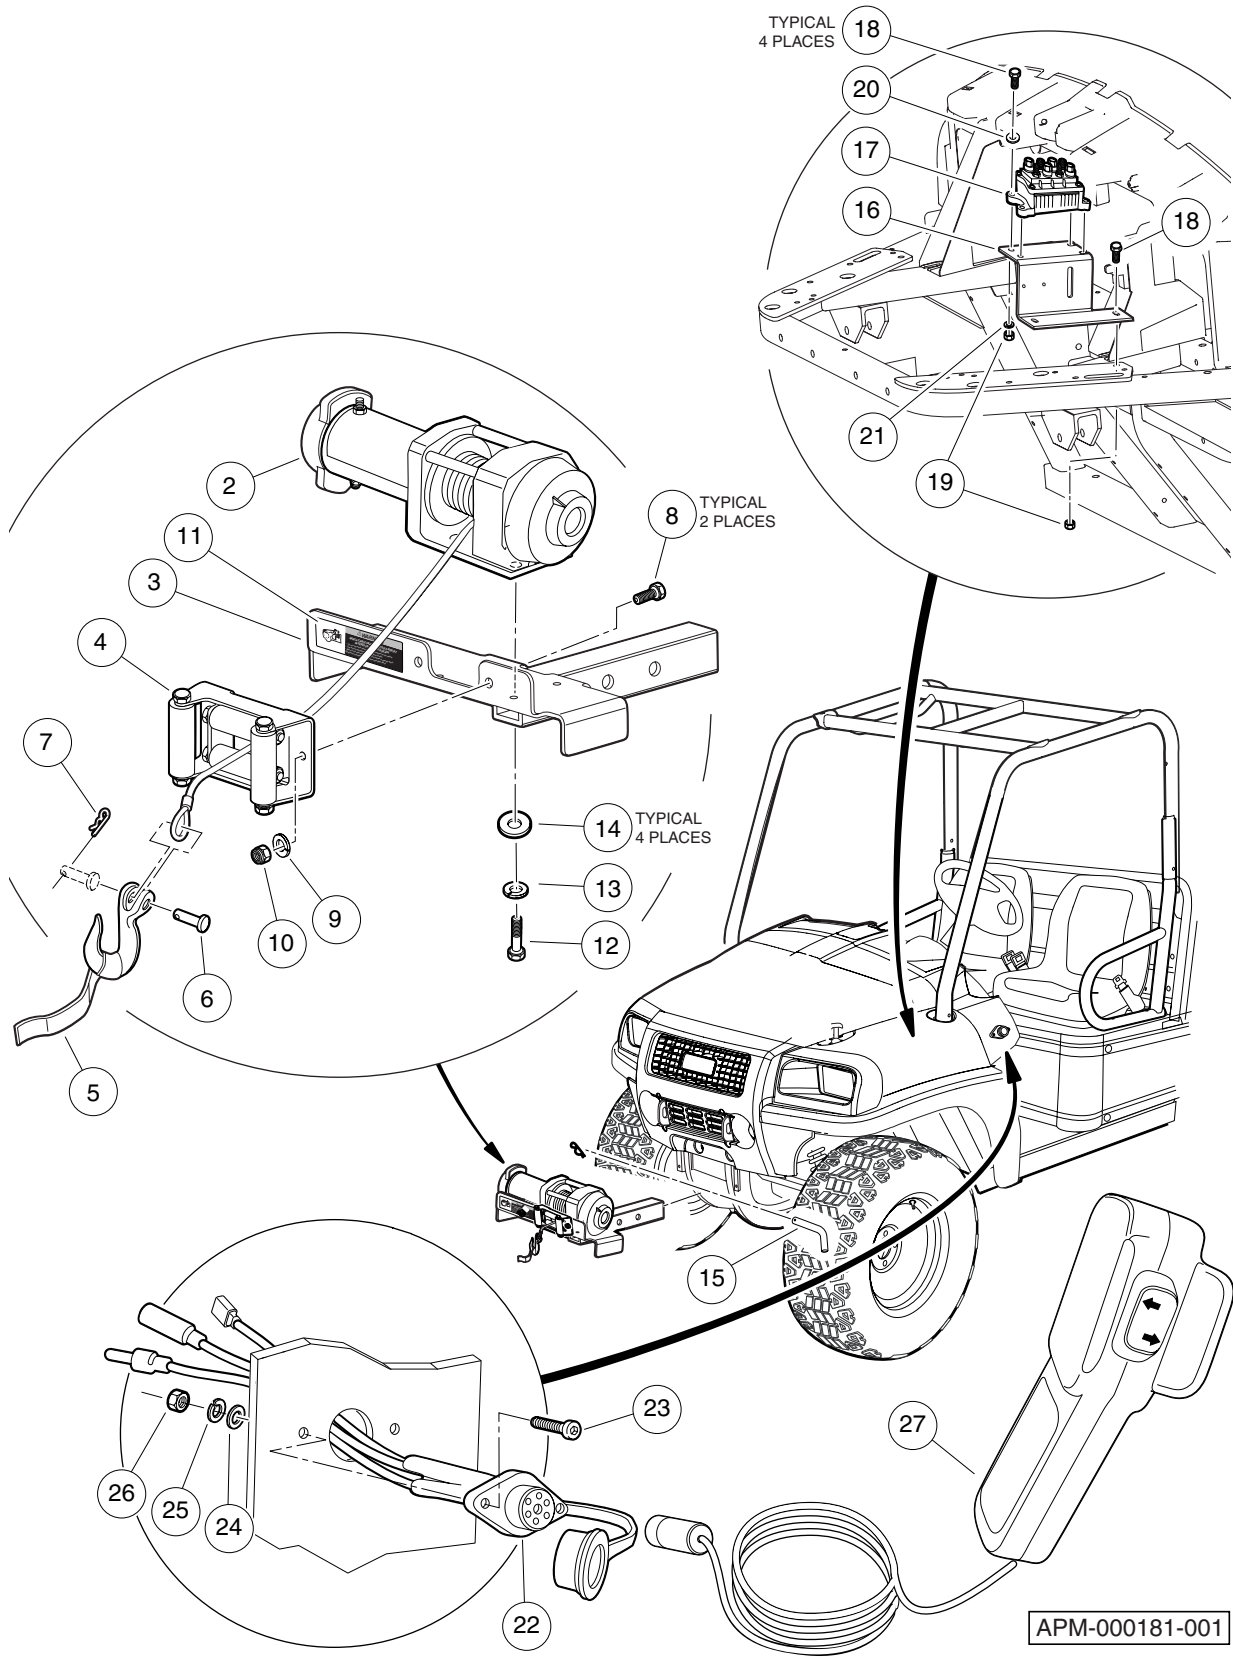

41

WINCH KIT

5

ITEM	PART NO.	DESCRIPTION	QTY
		1 2 3 4	
1	102483801	Kit, Winch (includes items 2 - 41)	1
2	102624301	Bracket, Winch Support	1
3	102732301	Bolt, Hex-Head, M10 x 1.50 x 100	4
4	102718101	Washer, M10	9
5	102461601	Plate, Spacer, 5/8-in	1
6	102671001	Plate, Spacer (rear), 1/4-in	1
7	102493101	Nut, Lock, M10	4
8	96727003	Bolt, Hex-Head, M10 x 1.50 x 30	1
9	102617201	Nut, Lock, M10	1
10	N/A	Washer, Lock, M10	1
11	102624201	Bracket, Winch	1
12	102487601	Winch	1
13	1010934	Bolt, Hex-Head, 5/16 x 1	4
14	N/A	Washer, Lock, 5/16	4
15	1011697	Washer, 5/16	4
16	102673501	Fairlead	1
17	N/A	Bolt, Hex-Head, 3/8 x 3/4	2
18	357	Washer, Lock, 3/8	2
19	N/A	Nut, Hex, 3/8	2
20	*39557	Winch Hook w/ Safety Strap (includes items 6 and 7)	1
21	N/A	Pin, Clevis	1
22	N/A	Pin, Hair	1
23	102672801	Bracket, Winch Contactor	1
24	102673401	Contactor, Winch	1
25	102025801	Screw, Torx Pan-Head, 1/4-20 x 3/4	2
26	102776601	Washer, Thick, 1/4	1
27	304	Bolt, Hex-Head, 1/4-20 x 1	4
28	451	Washer, Lock, 1/4	4
29	332	Washer, 1/4	8
30	102347601	Nut, Hex, 1/4	4
31	102410603	Clamp, P-Clamp Cable, 5/8	1
32	102410601	Clamp, P-Clamp Cable, 1	1
33	102673601	Socket, Remote	1
34	*32615	Bolt, Hex-Head, #10-24 x 3/4	2
35	1016	Washer, Lock, #10	2
36	183	Washer, #10	2
37	1017	Nut, Hex, #10-24	2
38	102673701	Switch, Remote	1
39	N/A	Kit, Wiring	1
40	8639	Tie, Wire	12
41	102231601	Decal, Winch Warning Decal	1
		* indicates WARN part numbers	
		Accessory(ies) can be installed on the following models: Carryall 294, XRT 1500, HUV 4420, HUV 4420D, Bobcat 2200 (s/n 235211001 & above, 235311001 & above)	