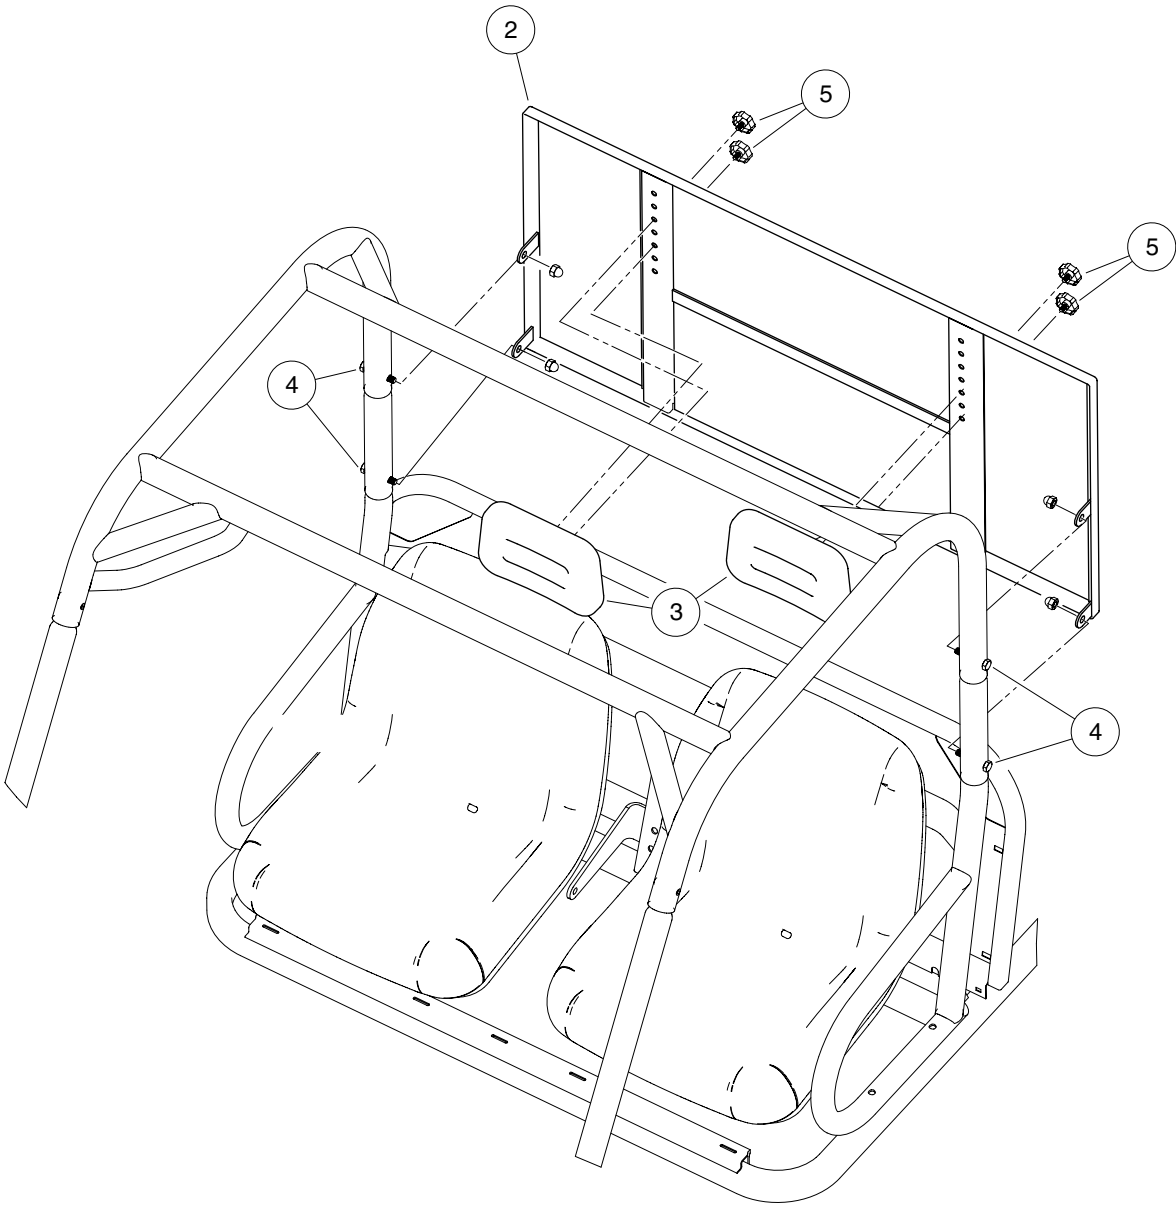

APM-000158-001

REAR CARGO CAGE

1

ITEM	PART NO.	DESCRIPTION	QTY
		1 2 3 4	
1	102750501	Kit, Rear Cargo Cage (includes items 2 - 5)	1
2	102750801	Frame, Cargo Cage	1
3	102752401	Head Rest	2
4	102739501	Bolt, Hex-Head, M10 x 60	4
5	102812501	Screw, Thumb, 1/4-20	4
Accessory(ies) can be installed on the following models: Carryall 294, Carryall 294 SE, XRT 1500, XRT 1500 SE, HUV 4420, Bobcat 2200 (s/n 235211001 & above, 235311001 & above)