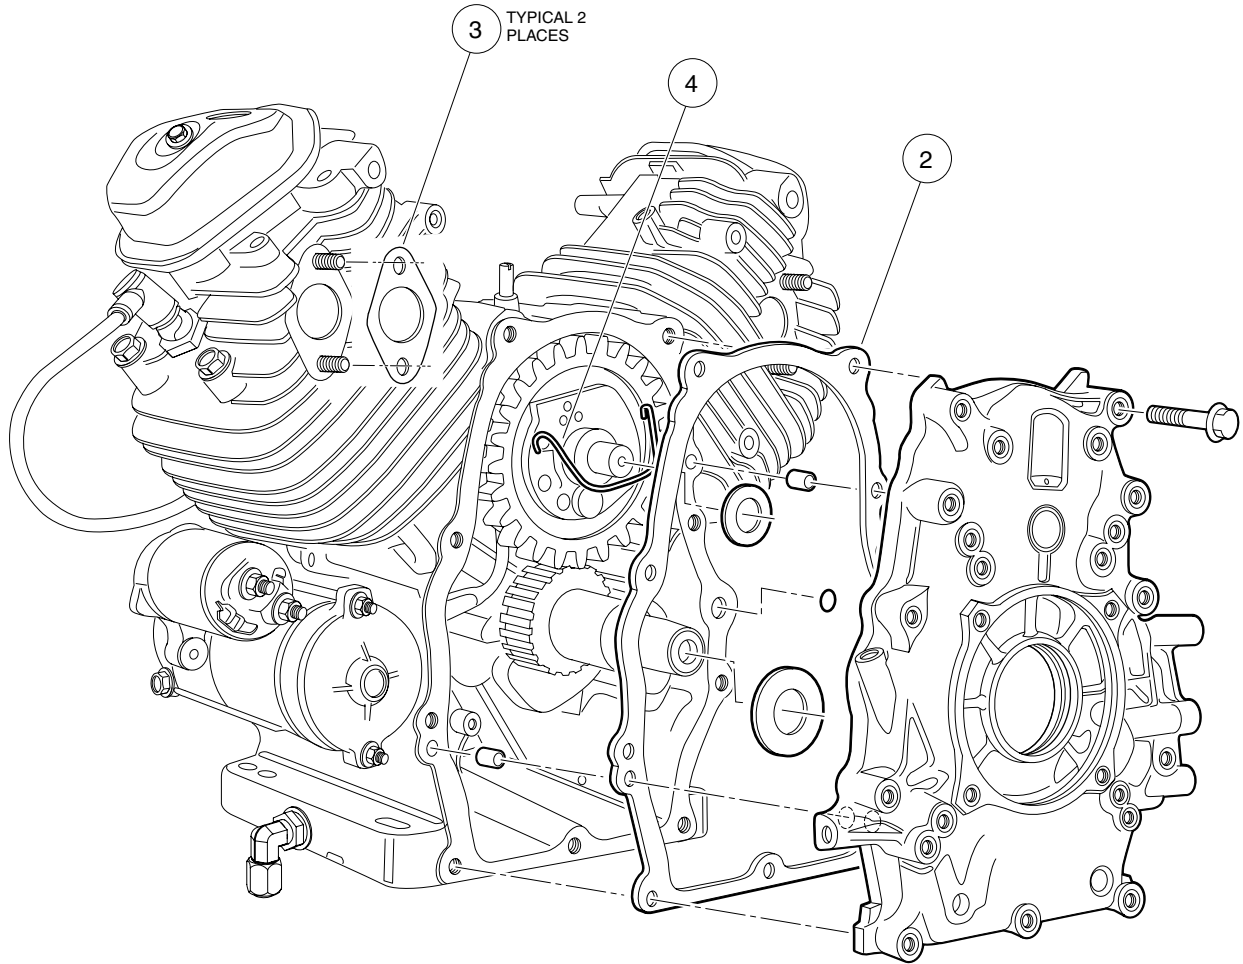

APM-000201-001

COMPRESSION RELEASE SPRING KIT

6

ITEM	PART NO.	DESCRIPTION	QTY
		1 2 3 4	
1	103283301	Kit, Compression Release Spring (includes items 2 - 4)	1
2	102658001	Gasket, Crankcase Cover	1
3	102834901	Gasket, Exhaust	2
4	103265001	Spring	1
Accessory(ies) can be installed on the following models: Carryall 294, Carryall 294 SE, XRT 1500, XRT 1500 SE, HUV 4420, Bobcat 2200 (s/n 235211001 & above, 235311001 & above)