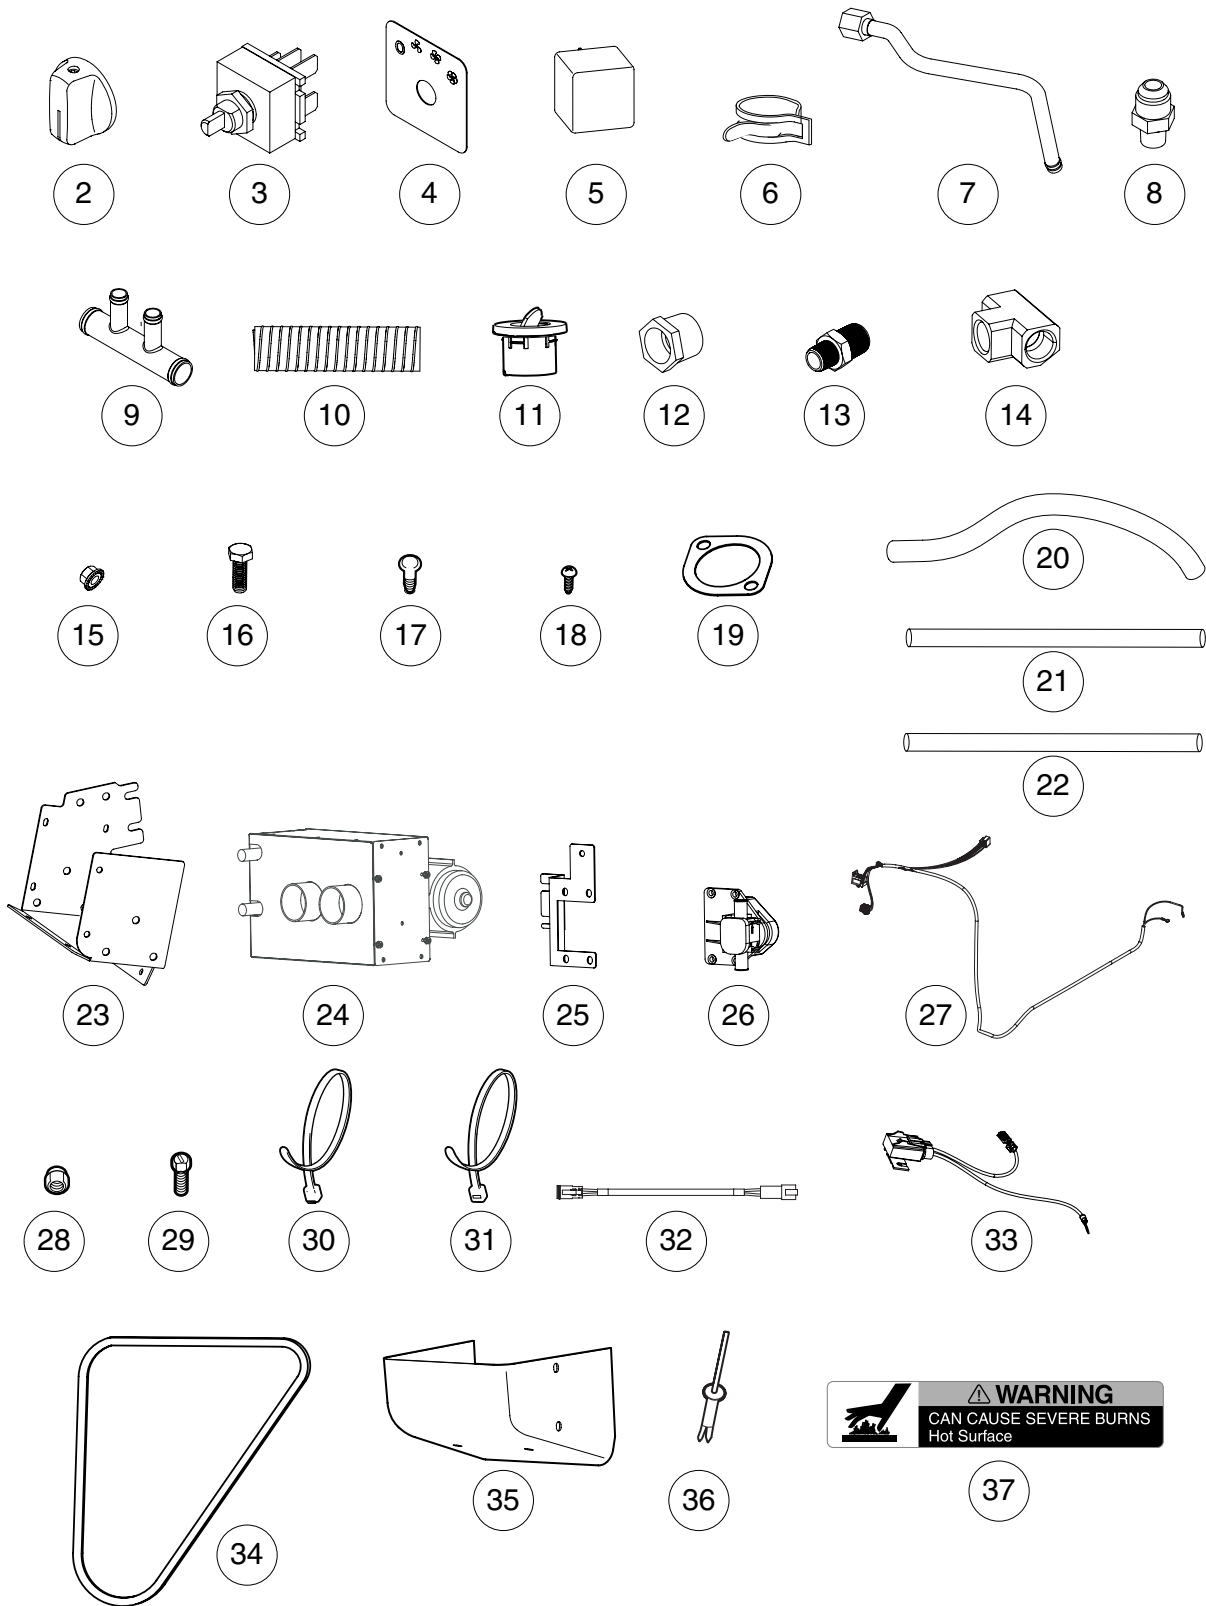

3

WARNING
CAN CAUSE SEVERE BURNS
Hot Surface

APM-000173-002

CAB HEATER – DIESEL VEHICLES

ITEM	PART NO.	DESCRIPTION	QTY
		1 2 3 4	
1	103175401	Kit, Cab Heater (includes items 2 - 37)	1
2	102732801	Knob, Fan Control.....	1
3	102732901	Switch, Fan	1
4	102733001	Decal, Fan Switch	1
5	102733101	Tee-Fitting, Dual, 5/8-in.....	1
6	102411205	Clamp, Hose, 22 mm	4
7	102847901	Tubeline, Heater.....	1
8	102735501	Adapter, Flare	1
9	102420201	Relay	1
10	103201001	Duct, Flex Air, 2-in.....	2
11	103200901	Outlet, Vent (with Fastener)	2
12	103317901	Bushing, Hex Pipe	2
13	103318001	Nipple, Reducing, 1/2 x 3/8-in.....	1
14	103306101	Tee, 1/2-in. Street.....	1
15	1015068	Nut, Lock, 1/4-20.....	6
16	1015521	Bolt, Hex-Head, 1/4-20 x 7/8.....	6
17	1016967	Screw, Tuflok.....	4
18	1016092	Screw, Phillips-Head, #8-32.....	4
19	102633401	Gasket, Thermostat	1
20	102848801	Hose, Coolant, 2190 mm	1
21	103263401	Hose, Coolant, 430 mm	1
22	103263501	Hose, Coolant, 700 mm	1
23	103344701	Bracket, Heater Support	1
24	103200801	Heater, Hydronic	1
25	103344601	Bracket, Valve Support	1
26	103264001	Valve, Heater	1
27	103313901	Wire Harness, Heater	1
28	1013061	Nut, Nylon Lock, 10-32	1
29	1017082	Screw, 10-32 x 3/4	1
30	102025401	Tie, Wire.....	5
31	8639	Tie, Wire.....	7
32	102755801	Wire Harness, Temp Sensor	1
33	103314101	Fuse	1
34	103305501	V-Belt, Alternator.....	1
35	103291401	Cover, Heater	1
36	102448001	Rivet, Drive	1
37	102458901	Decal, Hot Surface Warning.....	1
Accessory(ies) can be installed on the following models: DIESEL ONLY Carryall 295, Carryall 295 IntelliTach, XRT 1550, XRT 1550 IntelliTach, HUV 4421 D, Bobcat 2300, Bobcat 2200 (s/n A59Z11001 & above)