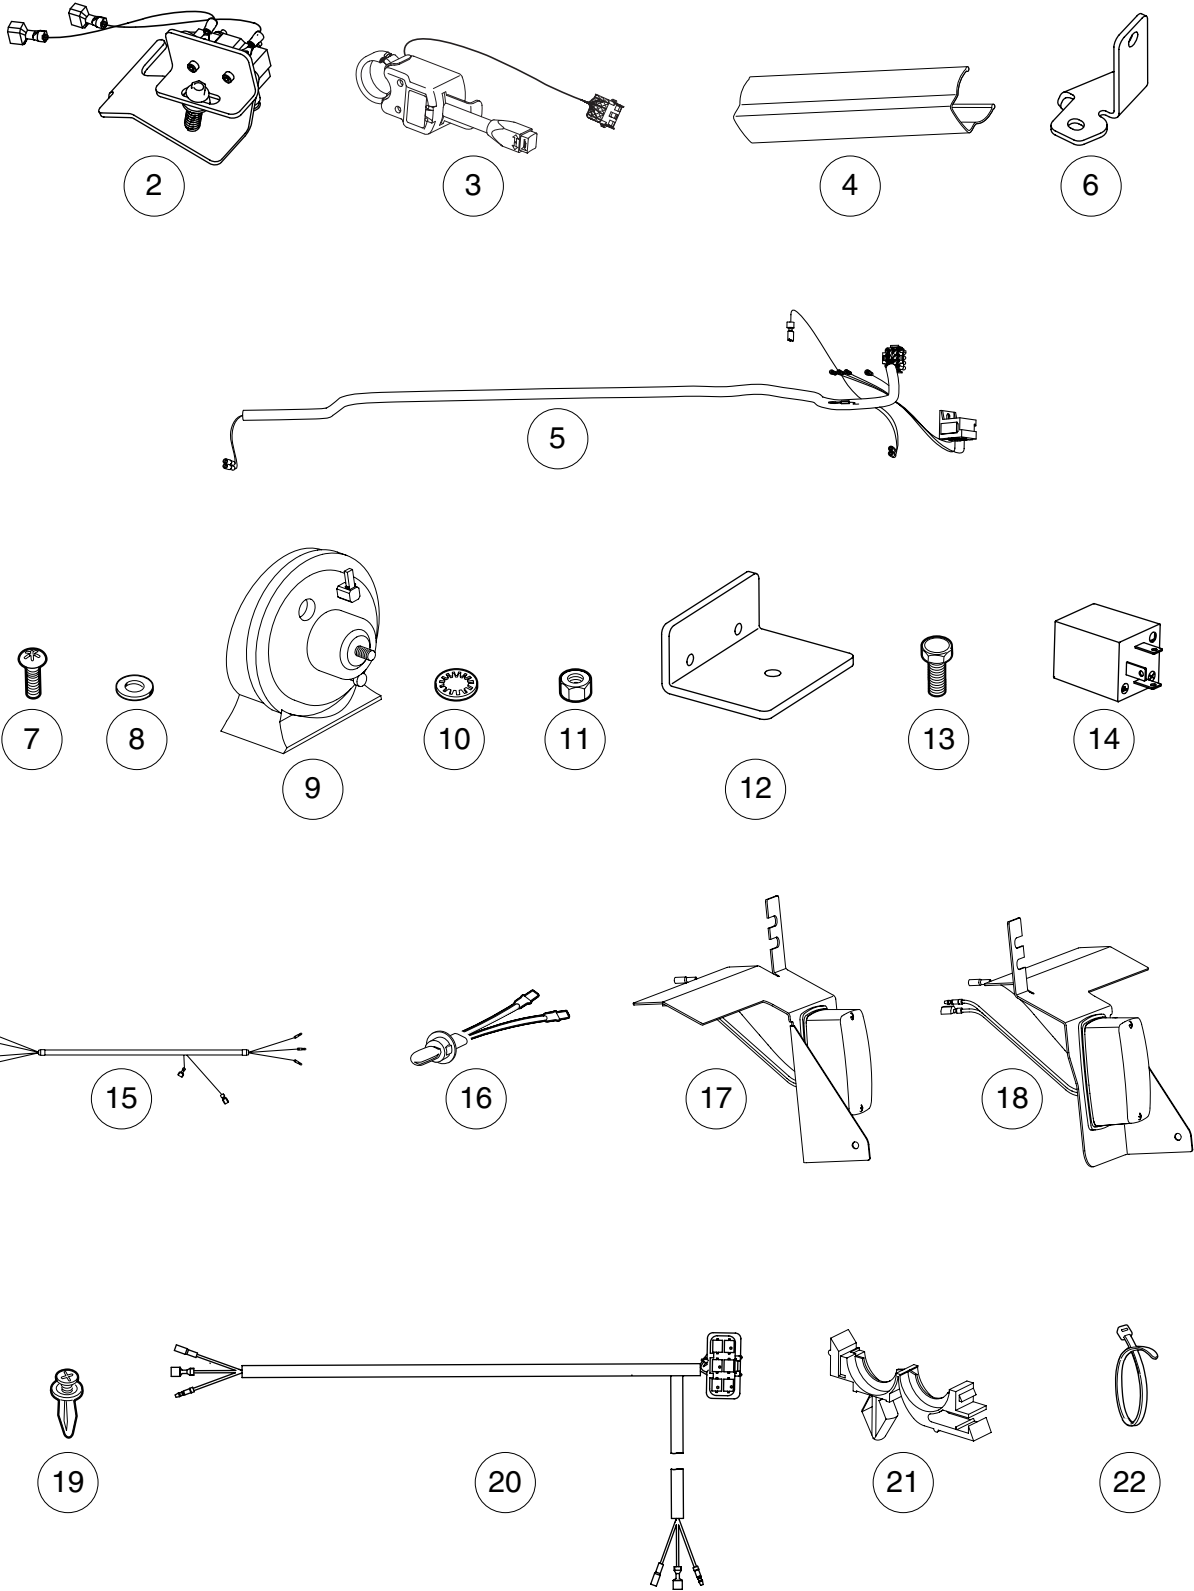

4

APM-000175-001

TAILLIGHT/BRAKE LIGHT/TURN SIGNAL/HORN KIT

ITEM	PART NO.	DESCRIPTION	QTY
		1 2 3 4	
1	102484801	Kit, Taillight/Brake Light/Turn Signal/Horn (includes items 2 - 22)	1
2	102711901	Switch, Brake Light	1
3	102710101	Switch, Turn Signal	1
4	102529202	Cover, Steering Column	1
5	102712501	Wire Harness, Turn Signal	1
6	102671101	Bracket, Horn	1
7	102025801	Bolt, Torx-Head, 1/4-24 x 3/4	1
8	1014306	Washer, 1/4	2
9	1014530	Horn	1
10	7820	Washer, Internal Tooth Lock, 5/16.....	1
11	101955101	Nut, M6	1
12	102706701	Mounting Plate, Flasher	1
13	102238001	Bolt, Hex-Head, #10-24	2
14	102721601	Flasher, 12V	1
15	102721701	Wire Harness, Turn Signal Jumper	1
16	1017075	Wire Harness, Turn Signal	2
17	102741801	Taillight Assembly (Driver-Side)	1
18	102741802	Taillight Assembly (Passenger-Side)	1
19	102025701	Screw, Tuflok.....	2
20	102686901	Wire Harness, Taillight	1
21	102615001	Clip, Conduit, 10 mm	2
22	8639	Tie, Wire.....	11
Accessory(ies) can be installed on the following models: Carryall 294, XRT 1500, Bobcat 2200 (s/n 235211001 & above, 235311001 & above)