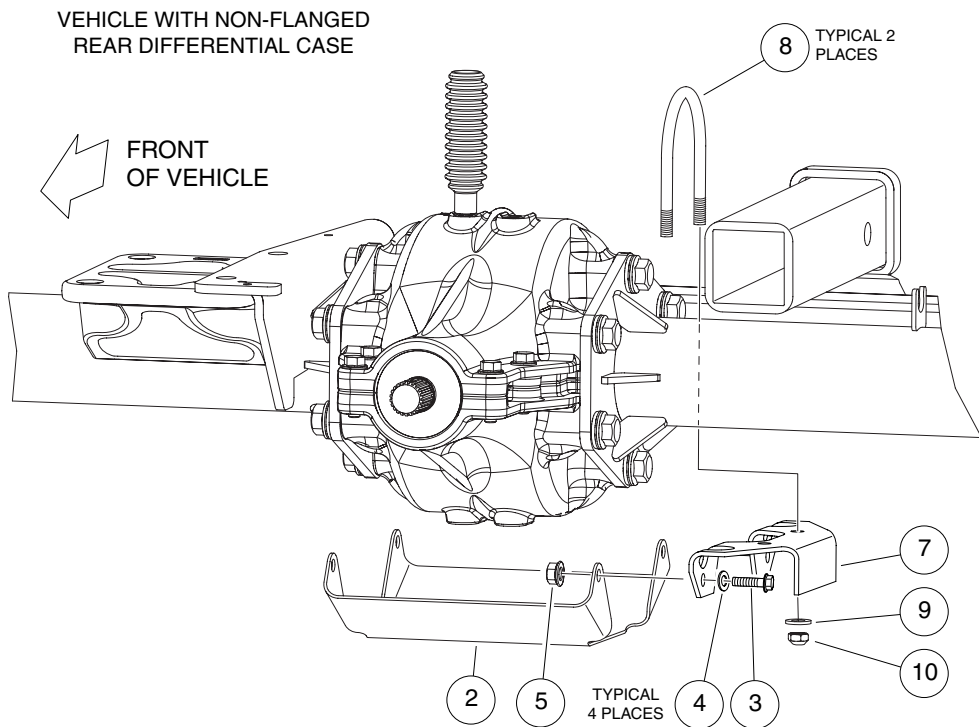

APM-000192-001

REAR DIFFERENTIAL ROCK GUARD

ITEM	PART NO.	DESCRIPTION	QTY
		1 2 3 4 NOTES: Vehicles equipped with flanged rear differential cases require: Rear Differential Guard Kit (CCI P/N 102709701) Vehicles equipped with non-flanged rear differential cases require: Rear Differential Guard Kit (CCI P/N 102709701) Rear Differential Guard Adapter Kit (CCI P/N 102758601)	
1	102709701	Kit, Rear Differential Guard (includes items 2 - 5).....	1
2	102709501	Guard, Rear Differential Rock.....	1
3	102490201	Bolt (with Loctite), Hex-Head, M8 x 1.25 x 25.....	4
4	96741038	Washer, M8.....	4
5	102298401	Nut, Lock, M8.....	4
6	102758601	Kit, Rear Differential Guard Adapter (7 - 10).....	1
7	102758401	Bracket, Rock Guard Adapter.....	2
8	102758801	U-Bolt, 5/16-18.....	2
9	102772201	Washer, Type A Flat, 5/16.....	4
10	102292501	Nut, Nylon Lock, 5/16-18.....	4
		Accessory(ies) can be installed on the following models: Carryall 294, XRT 1500, HUV 4420, HUV 4420D, Bobcat 2200 (s/n 235211001 & above, 235311001 & above)