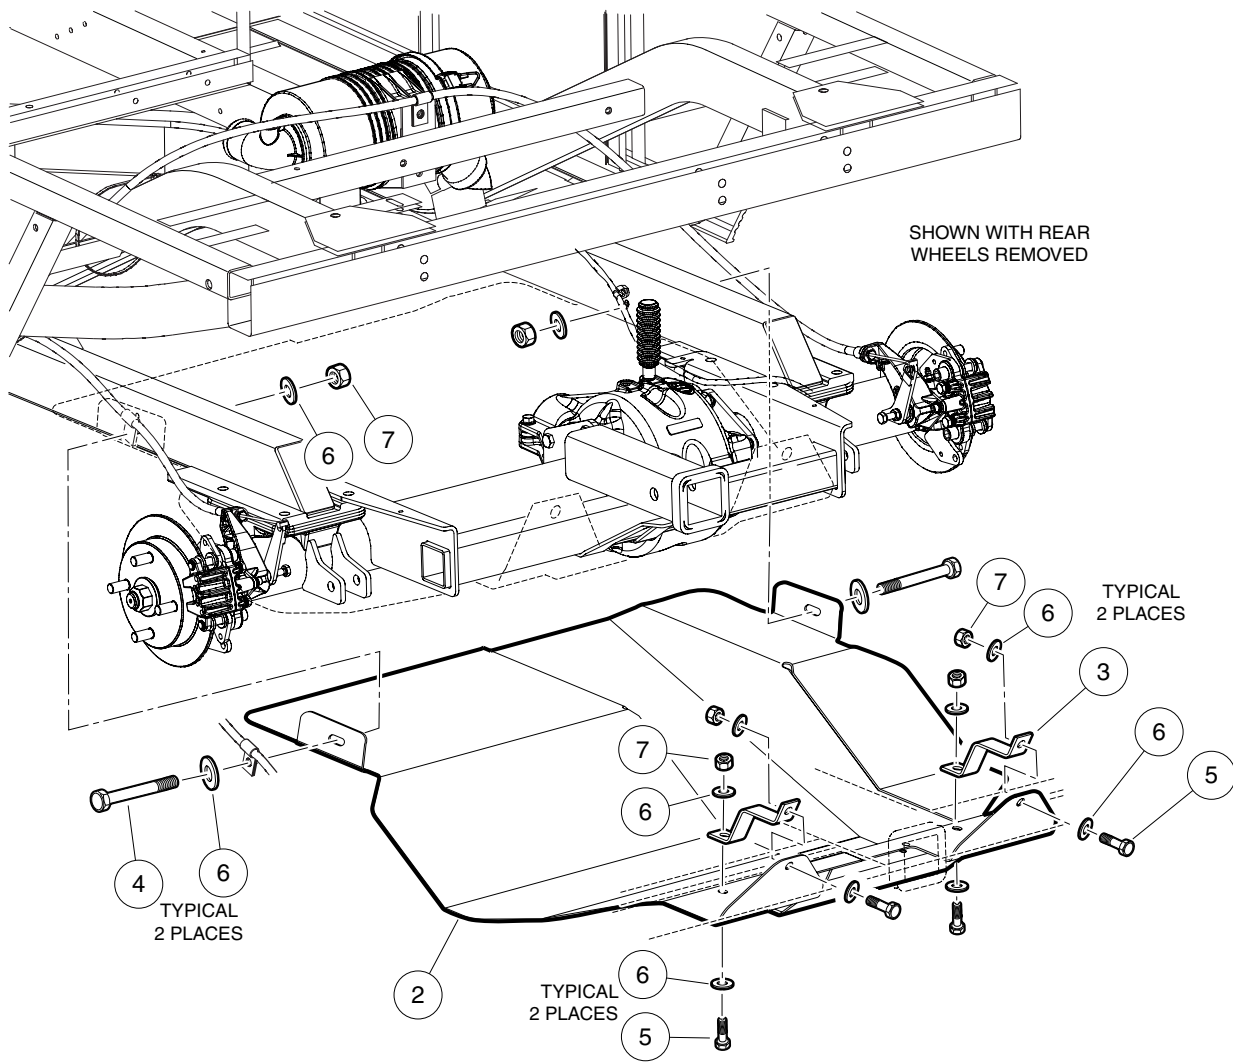

APM-000157-002

SKID PLATE – REAR

1

ITEM	PART NO.	DESCRIPTION	QTY
		1 2 3 4	
1	AM1217101	Kit, Rear Skid Plate (includes items 2 - 7)	1
2	AM1216901	Plate, Rear Skid	1
3	AM1217001	Bracket, Rear Skid Plate	2
4	8915	Bolt, Hex-Head, 5/16-18 x 3.....	2
5	101834701	Bolt, Hex-Head, 5/16-18 x 7/8.....	4
6	1011697	Washer, 5/16	12
7	7473	Nut, Nylon Lock, 5/16-18	6
Accessory(ies) can be installed on the following models: Carryall 294, Carryall 294 SE, Carryall 295, Carryall 295 SE, Carryall 295 IntelliTach, XRT 1500, XRT 1500 SE, XRT 1550, XRT 1550 SE, XRT 1550 IntelliTach, HUV 4420, HUV 4421, Homologated 2-Pass AWD, Bobcat 2200, Bobcat 2200 S