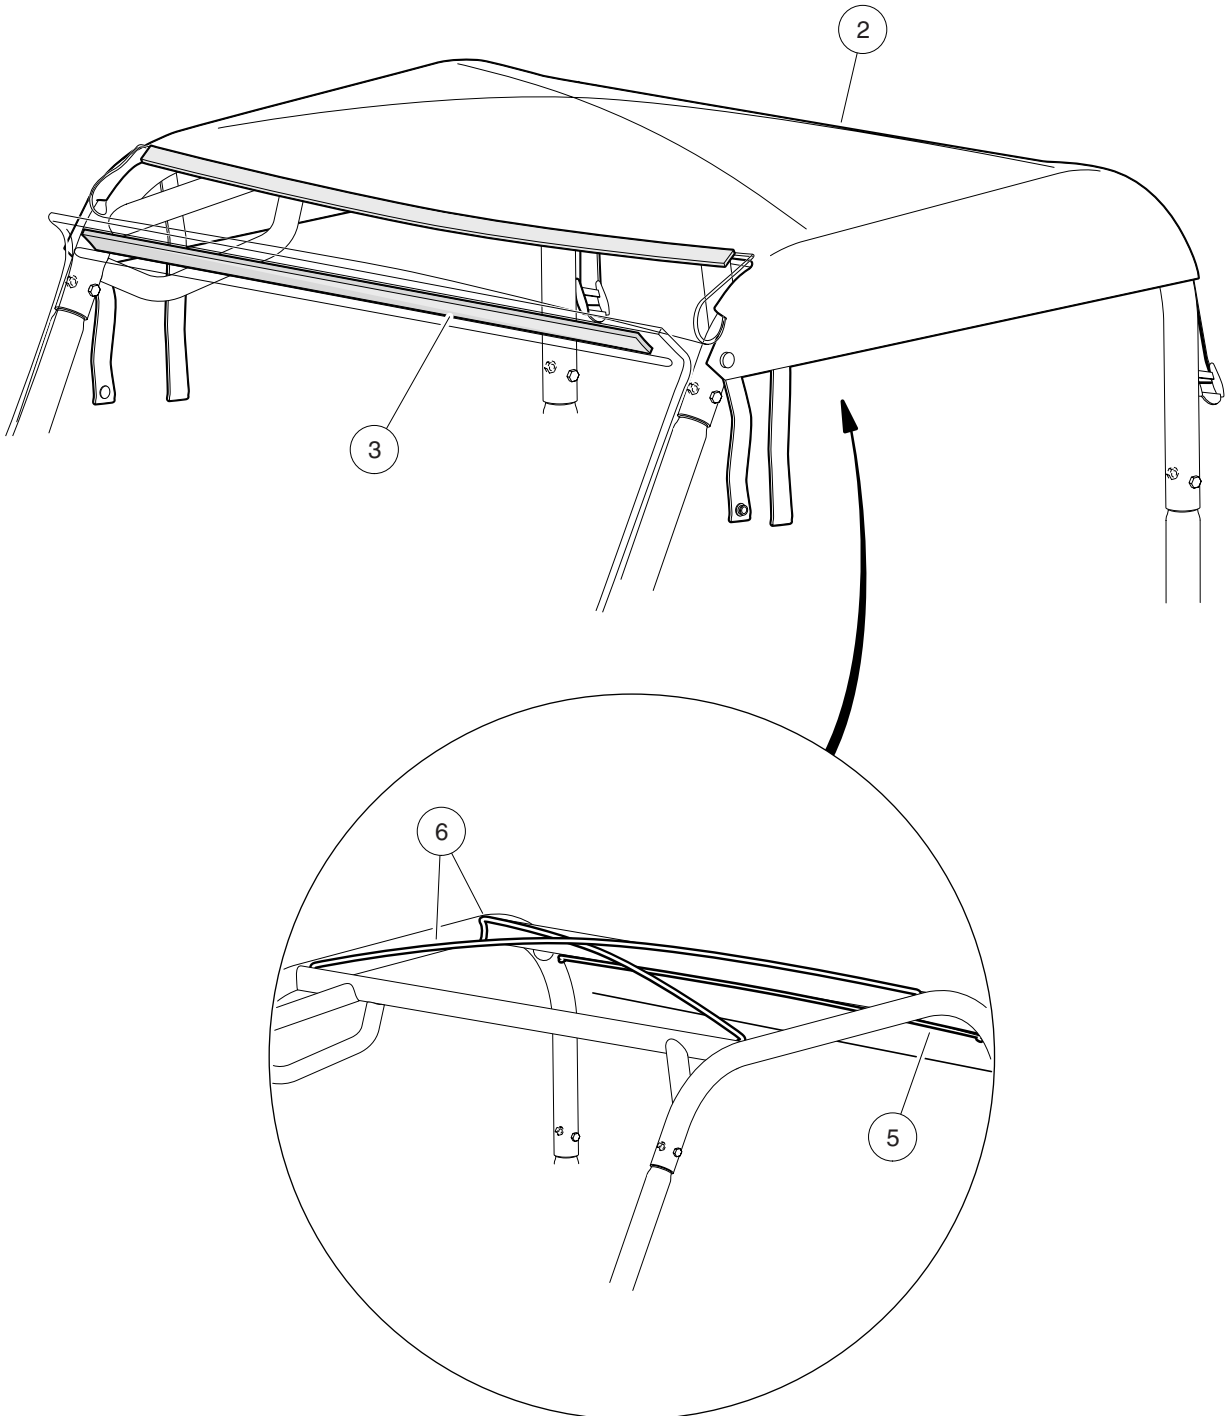

APM-000161-001

VINYL TOP

2

ITEM	PART NO.	DESCRIPTION	QTY
		1 2 3 4	
1	102480901	Kit, Vinyl Top (includes items 2 - 6)	1
2	N/A	Cover, Vinyl Top	1
3	N/A	Strip, Velcro.....	1
4	N/A	Strap w/ Buckle, 21-in (not shown)	2
5	102702502	Support, Rear Prop Rod	1
6	102702501	Support, Top Prop Rod	2
Accessory(ies) can be installed on the following models: Carryall 294, XRT 1500, Bobcat 2200 (s/n 235211001 & above, 235311001 & above)