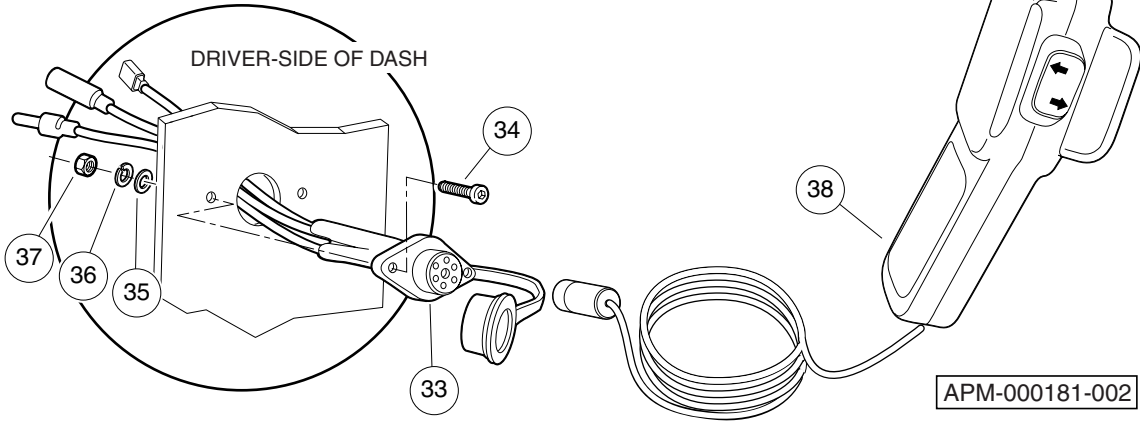

WARNING

WINCH CABLE FRACTURE COULD RESULT IN SERIOUS INJURY OR DEATH.

- Do not use winch while persons are seated on the vehicle.
- Use remote operation switch for winch control.
- Stand to the side and away from the vehicle to operate winch.
- Read winch operator manual before operating winch.

41