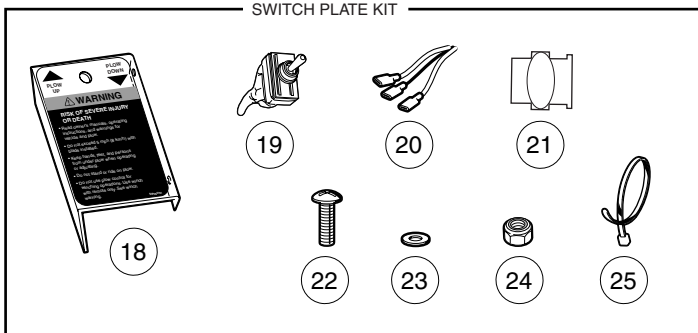

APM-000193-001

SNOW CHAINS

5

ITEM	PART NO.	DESCRIPTION	QTY
1	AM1221201 AM10668 AM10973 AM10666	<p>1 2 3 4</p> <p>Kit, Snow Chain</p> <p>V-Chain – 25-inch Heavy Duty All Terrain tires and mud tires 2</p> <p>V-Chain – 18-inch tires..... 2</p> <p>V-Chain – 23-inch Traks Max II tires 2</p> <p>V-Chain – 23-inch Carlisle All Trail and Turf Mate tires, Carlisle AT489, and 22-inch Duro Off Road tires 2</p> <p>Accessory(ies) can be installed on the following models: Any AWD vehicle equipped with 18-inch, 22-inch, 23-inch or 25-inch tires</p>	2 2 2 2