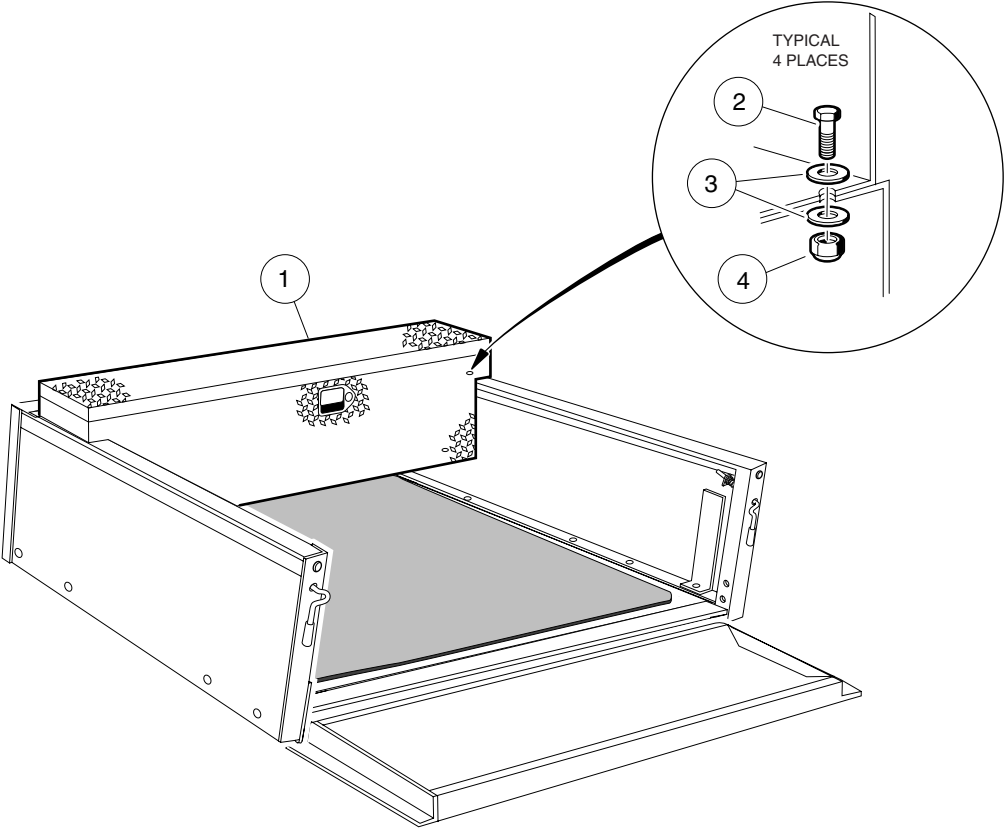

APM-000217-001

CARGO BED TOOL BOX

7

ITEM	PART NO.	DESCRIPTION	QTY
		<p>1 2 3 4</p> <p>NOTE: Items 2 - 4 required for installation; not included with tool box.</p>	
1	101837502	Tool Box, Cargo Bed	1
2	7847	Bolt, Hex-Head, 1/4-20 x 3/4.....	4
3	332	Washer, 1/4.....	8
4	8233	Nut, Nylon Lock, 1/4-20	4
<p style="text-align: center;">Accessory(ies) can be installed on the following models: All AWD vehicles</p>			