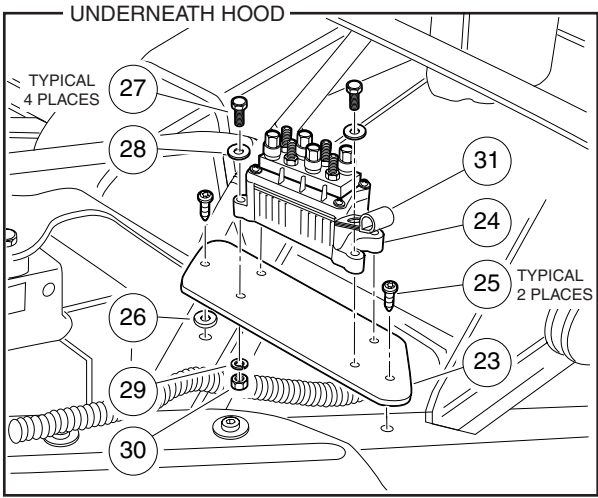

WARNING

WINCH CABLE FRACTURE COULD RESULT IN SERIOUS INJURY OR DEATH.

- Do not use winch while persons are seated on the vehicle.
- Use remote operation switch for winch control.
- Stand to the side and away from the vehicle to operate winch.
- Read winch operator manual before operating winch.

41