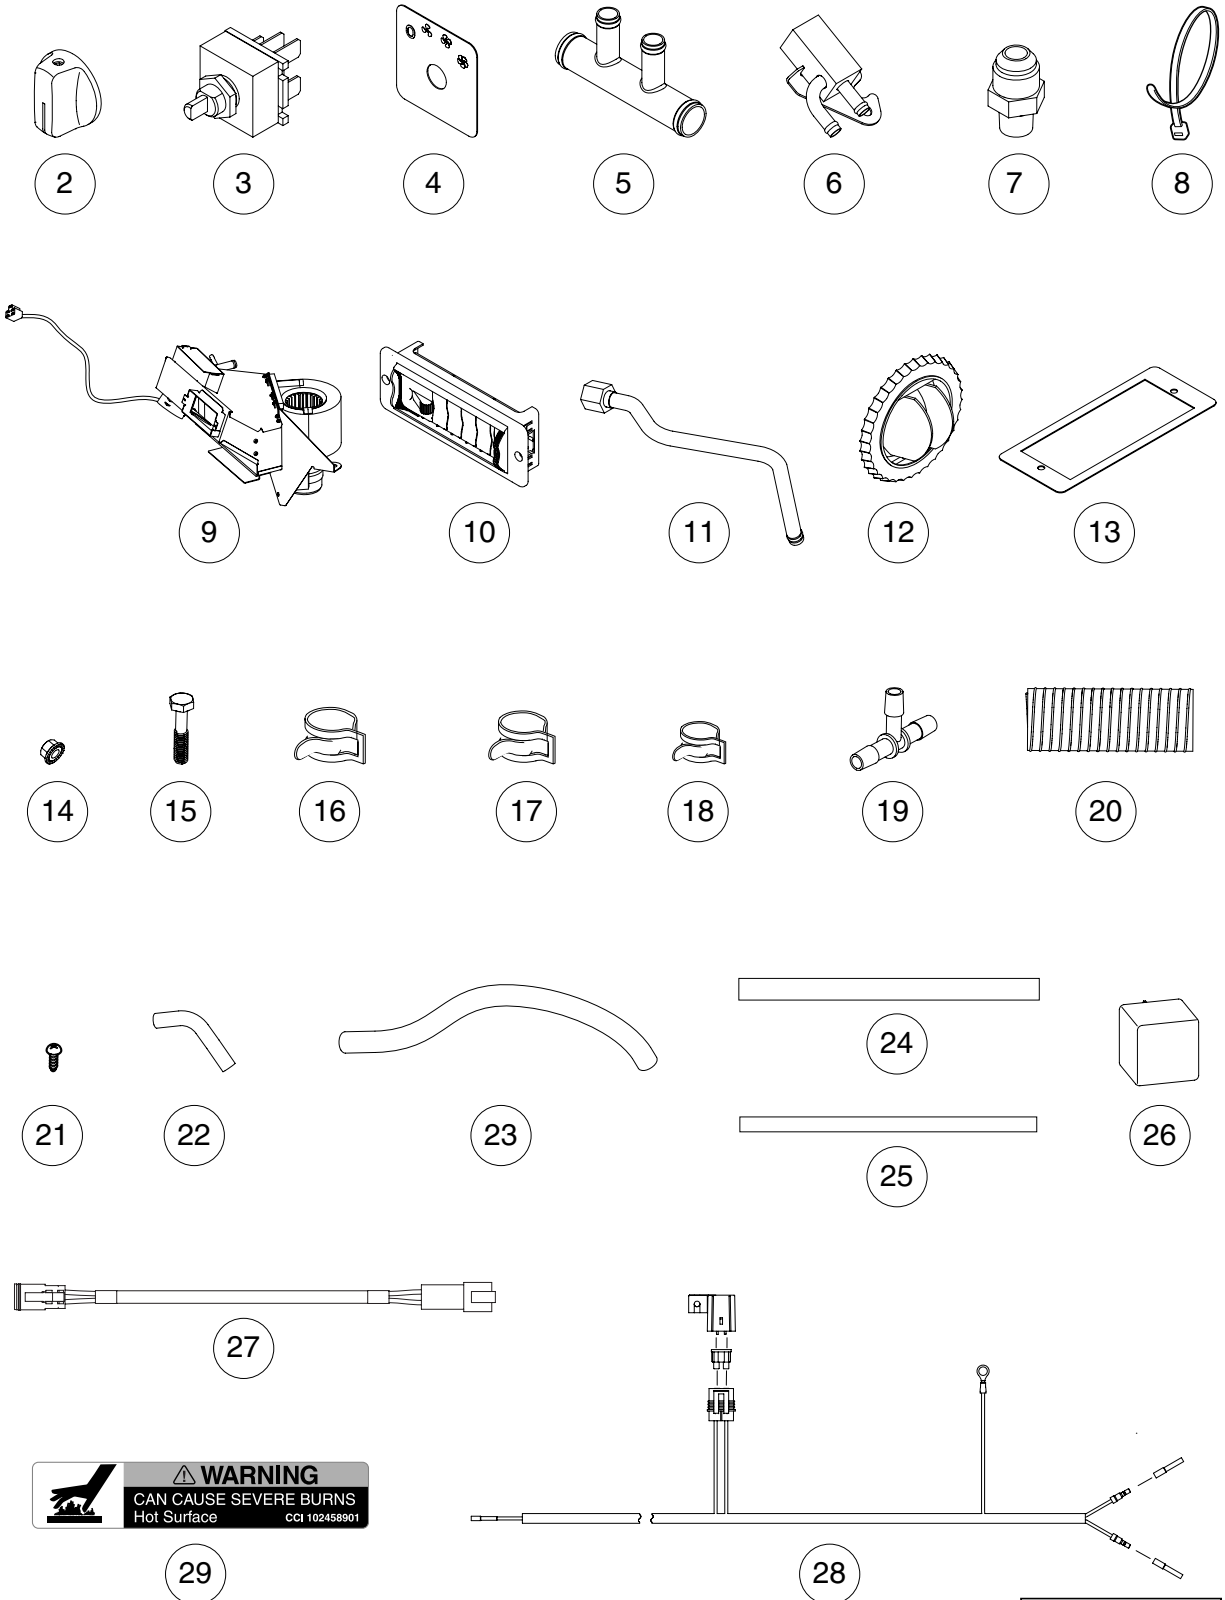

3

CAB HEATER – DIESEL VEHICLES

ITEM	PART NO.	DESCRIPTION	QTY
		1 2 3 4	
1	102736201	Kit, Cab Heater (includes items 2 - 29)	1
2	102732801	Knob, Fan Control.....	1
3	102732901	Switch, Fan	1
4	102733001	Decal, Fan Switch	1
5	102733101	Tee-Fitting, Dual, 5/8-in.....	1
6	102733201	Adapter, Temp Sensor	1
7	102735501	Adapter, Flare	1
8	8639	Tie, Wire.....	4
9	102848901	Heater	1
10	102734701	Outlet, Vent	2
11	102847901	Tubeline, Heater.....	1
12	102734901	Outlet, Vent	1
13	102753901	Plate, Vent.....	2
14	102617201	Nut, Flange, M10 x 1.5.....	1
15	96715552	Bolt, Hex-Head, M10 x 1.5 x 65	2
16	102411205	Clamp, Hose, 22 mm	4
17	102411201	Clamp, Hose, 17 mm	4
18	102411204	Clamp, Hose, 15 mm	4
19	102411701	Tee-Fitting	1
20	102734601	Duct, Flex Air, 2-1/2-in	1
21	N/A	Screw, Phillips-Head	8
22	102736501	Hose, 3/8-in.....	1
23	102736301	Hose, Heater Return	1
24	102848801	Hose, Heater Supply, 2190 mm	1
25	102735901	Hose, Heater Purge	1
26	102420201	Relay	1
27	102755801	Wire Harness, Temp Sensor	1
28	102755901	Wire Harness, Heater	1
29	102458901	Decal, Hot Surface Warning.....	1
Accessory(ies) can be installed on the following models: DIESEL ONLY Carryall 294, XRT 1500, HUV 4420 D, Bobcat 2200 (s/n 235311001 & above)