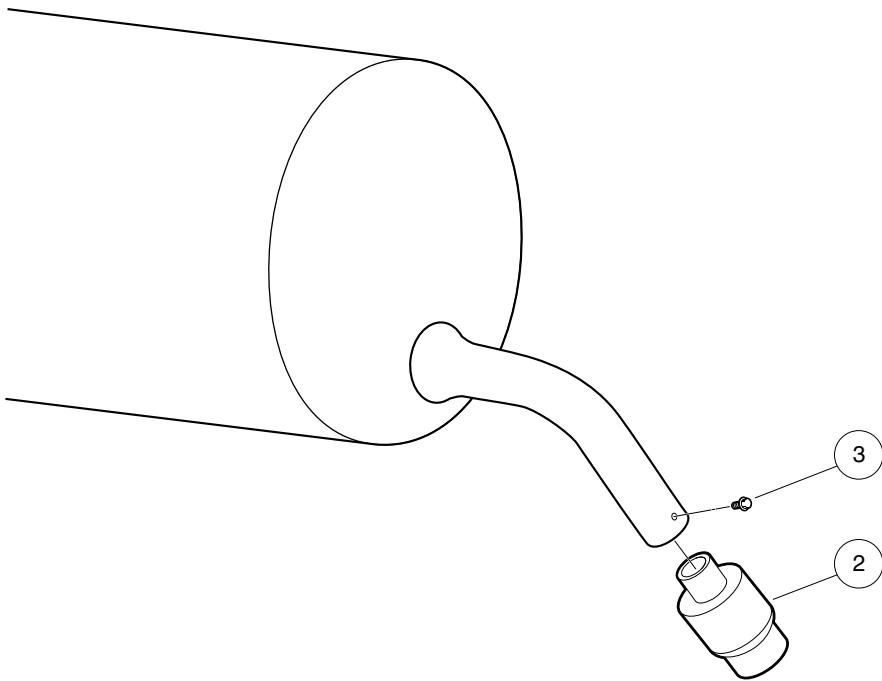

APM-000216-001

SPARK ARRESTOR

ITEM	PART NO.	DESCRIPTION	QTY
		1 2 3 4	
1	101629009	Kit, Spark Arrestor (includes items 2 - 3).....	1
2	N/A	Spark Arrestor	1
3	N/A	Screw	1
Accessory(ies) can be installed on the following models: Carryall 294, Carryall 294 SE, Carryall 295, Carryall 295 SE, XRT 1500, XRT 1500 SE, XRT 1550, XRT 1550 SE, Bobcat 2200, Bobcat 2200 S, HUV 4420, HUV 4421