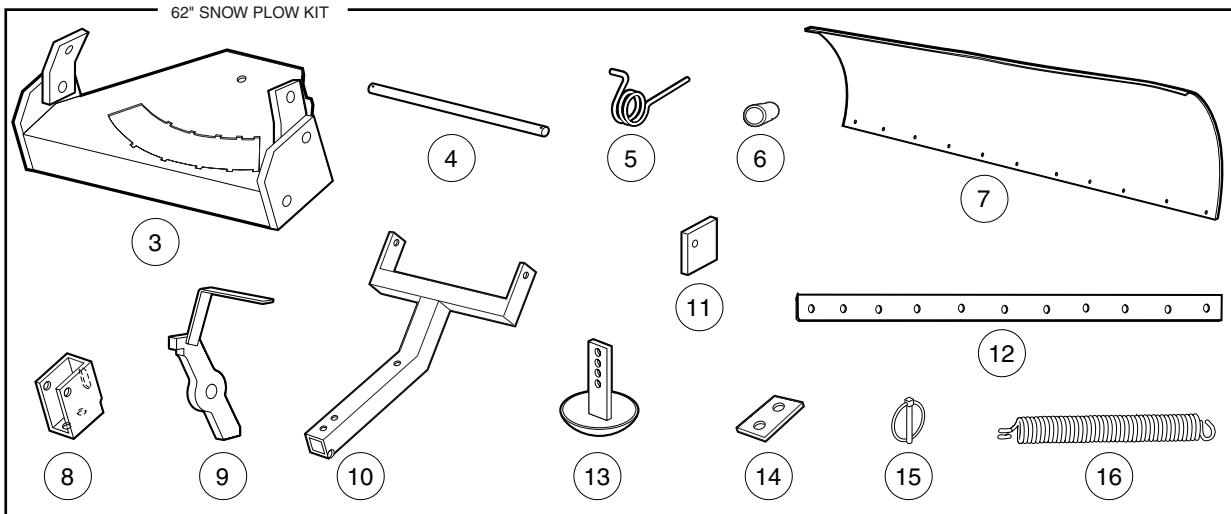

APM-000193-001

SNOW CHAINS

5

ITEM	PART NO.	DESCRIPTION	QTY
1	AM1221201 AM10668 AM10973 AM10666	<p>1 2 3 4</p> <p>Kit, Snow Chain</p> <p>V-Chain – 25-inch Heavy Duty All Terrain tires and mud tires 2</p> <p>V-Chain – 18-inch tires..... 2</p> <p>V-Chain – 23-inch Traks Max II tires 2</p> <p>V-Chain – 23-inch Carlisle All Trail and Turf Mate tires, Carlisle AT489, and 22-inch Duro Off Road tires 2</p> <p>Accessory(ies) can be installed on the following models: Any AWD vehicle equipped with 18-inch, 22-inch, 23-inch or 25-inch tires</p>	2 2 2 2