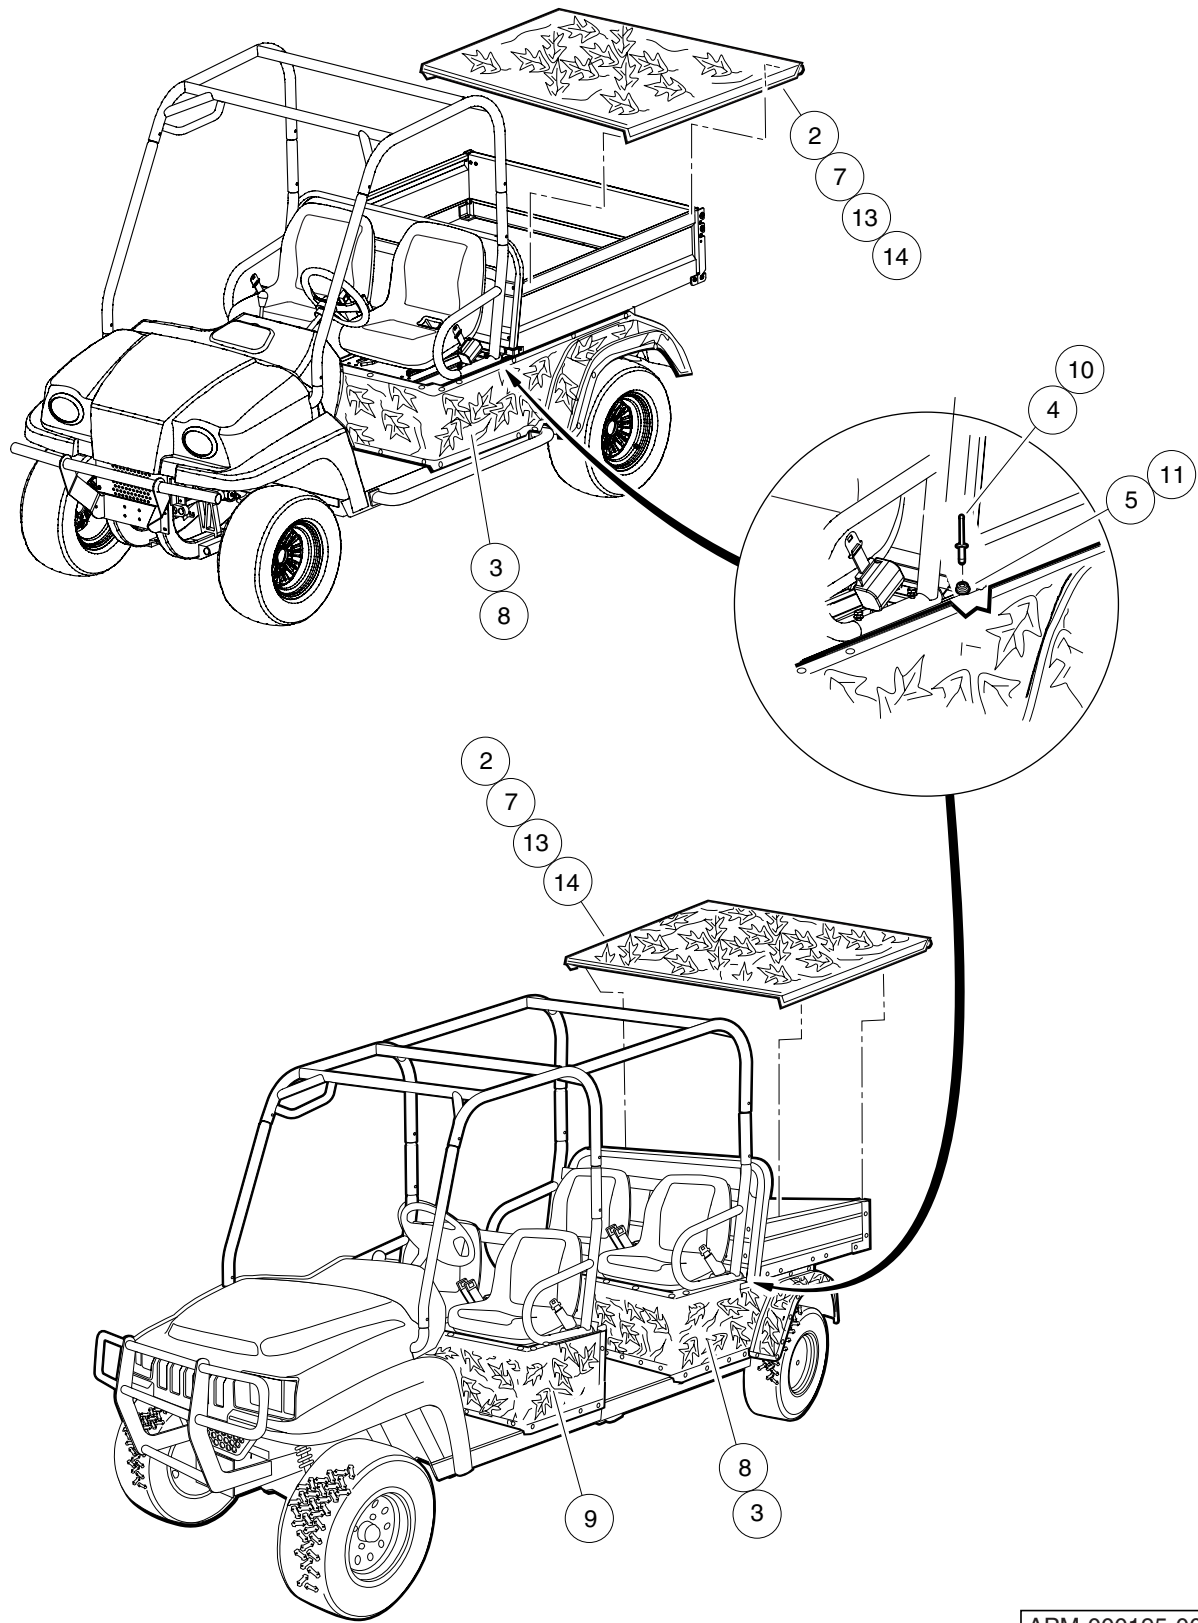

APM-000195-001

CAMOUFLAGE COVERS

ITEM	PART NO.	DESCRIPTION	QTY
		1 2 3 4	
1	102769901	*Kit, Camouflage Body and Bed – Mossy Oak FF (includes items 2 - 5).....	1
2	AM10677	Cover, Cargo Box.....	1
3	AM11803	Wrap, Rear Body	1
4	102820701	Rivet, 1/8.....	34
5	102820801	Snap, Male Button	34
6	AM12061	*Kit, Camouflage – Mossy Oak FF (includes items 7 - 11).....	1
7	AM10677	Cover, Cargo Box.....	1
8	AM11803	Wrap, Rear Body	1
9	N/A	Wrap, Center Body	1
10	102820701	Rivet, 1/8.....	52
11	102820801	Snap, Male Button	52
12		Cover, Cargo Box	
13	AM10677	**Mossy Oak FF	1
14	AM1226001	**Realtree Hardwood HD	1
15		Enclosure (not shown)	
16	AM1226101	***Realtree Hardwood HD.....	1
17	AM1226301	***Mossy Oak FF	1
18	AM1226201	† Realtree Hardwood HD	1
19	AM1226401	† Mossy Oak FF.....	1
20	AM1225901	†† Cover, Cargo Cage Head Rest – Realtree Hardwood HD (not shown)	1
21		Cover, Bench Seat (not shown)	
22	AM12062	††† Mossy Oak FF.....	1
23	AM1225801	††† Realtree Hardwood HD.....	1
24	AM10675	††† Mossy Oak FF.....	1
25	AM1225701	††† Realtree Hardwood HD.....	1
		* For installation on Carryall 294, Carryall 294 SE, XRT 1500, XRT 1500 SE, HUV 4420, Bobcat 2200 (s/n 235211001 & above, 235311001 & above) ** For installation on Carryall 295, Carryall 295 SE, XRT 1550, XRT 1550 SE, HUV 4421, Bobcat 2200 (s/n A59Y11001 & above, A59Z11001 & above) *** For installation on Carryall 295, XRT 1550 only † For installation on Carryall 295 SE, XRT 1550 SE only †† For installation on any AWD vehicle equipped with a cargo cage ††† For installation on any AWD vehicle bench seat