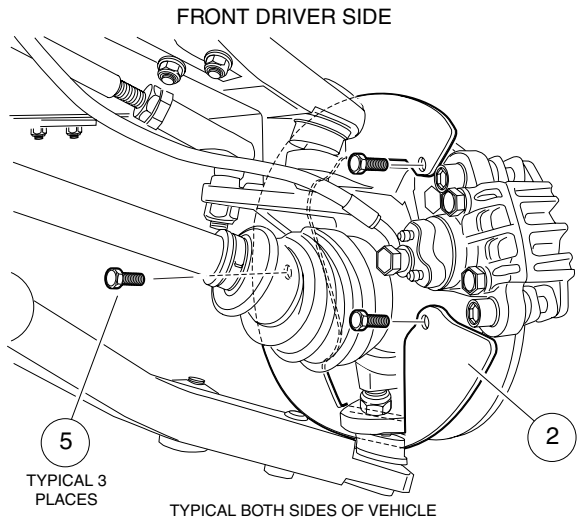

APM-000191-001

CALIPER ROCK GUARD

ITEM	PART NO.	DESCRIPTION	QTY
		1 2 3 4	
1	102486101	Kit, Caliper Rock Guard (includes items 2 - 5)	1
2	102621001	Guard, Rock (Front Driver-Side)	1
3	102621002	Guard, Rock (Front Passenger-Side) (not shown).....	1
4	102486001	Guard, Rock (Rear).....	2
5	102629601	Bolt, Flange-Head, 1/4-20 x 5/8	12
Accessory(ies) can be installed on the following models: Carryall 294, XRT 1500, HUV 4420, Bobcat 2200 (s/n 235211001 & above, 235311001 & above)