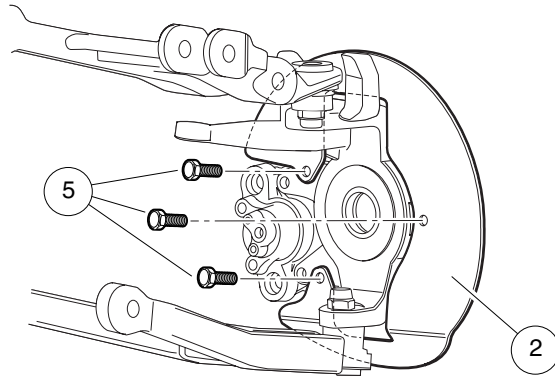

FRONT DRIVER SIDE

TYPICAL BOTH SIDES OF VEHICLE