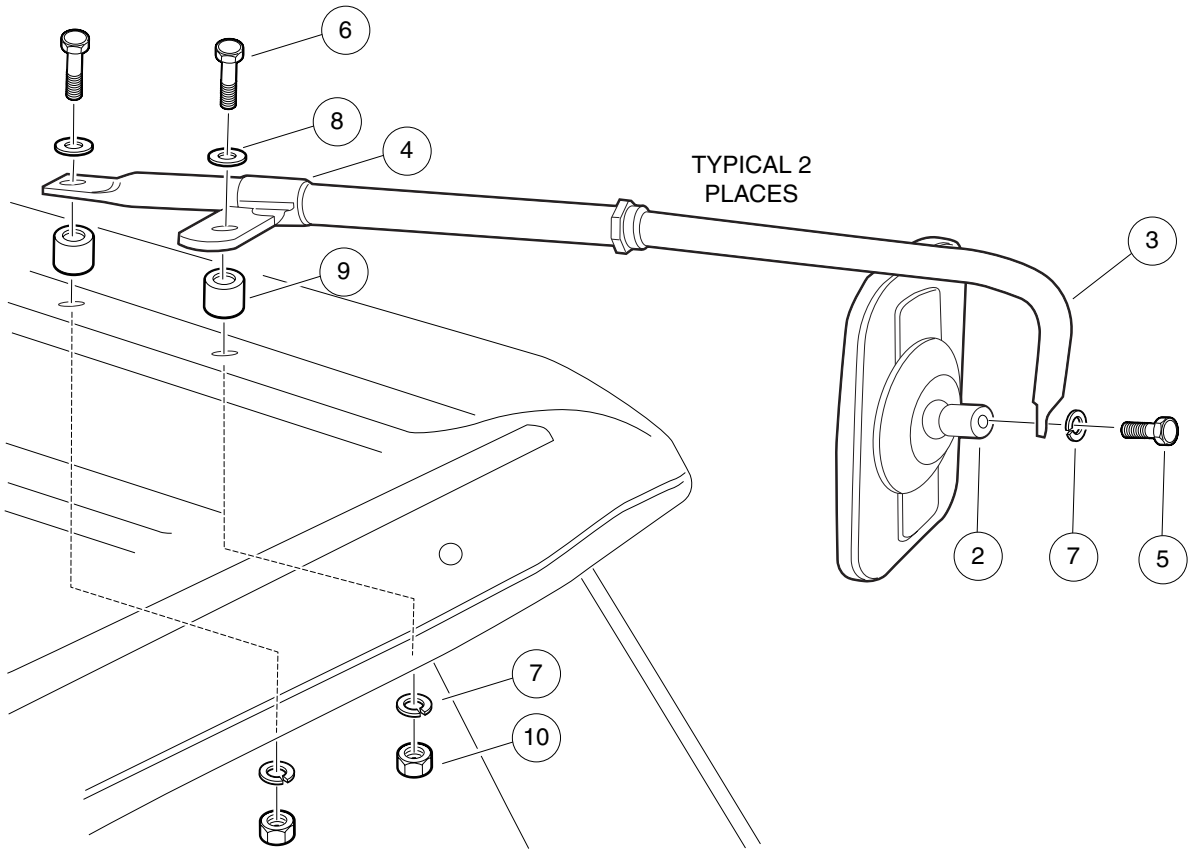

APM-000271-001

SIDE-VIEW MIRROR

3

ITEM	PART NO.	DESCRIPTION	QTY
		1 2 3 4	
1	102272601	Kit, Side-View Mirror (includes items 2 - 10)	1
2	N/A	Mirror, Side-View	2
3	N/A	Support, Mirror	2
4	N/A	Clamp.....	2
5	N/A	Bolt, Hex-Head, 5/16-18 x 3/4.....	2
6	N/A	Bolt, Hex-Head, 5/16-18 x 1-3/4	4
7	N/A	Washer, Lock, 5/16	6
8	N/A	Washer, 5/16	4
9	N/A	Spacer, Nylon, 3/4-in.....	4
10	N/A	Nut, 5/16-18	4
For installation on any AWD vehicle equipped with a cab.