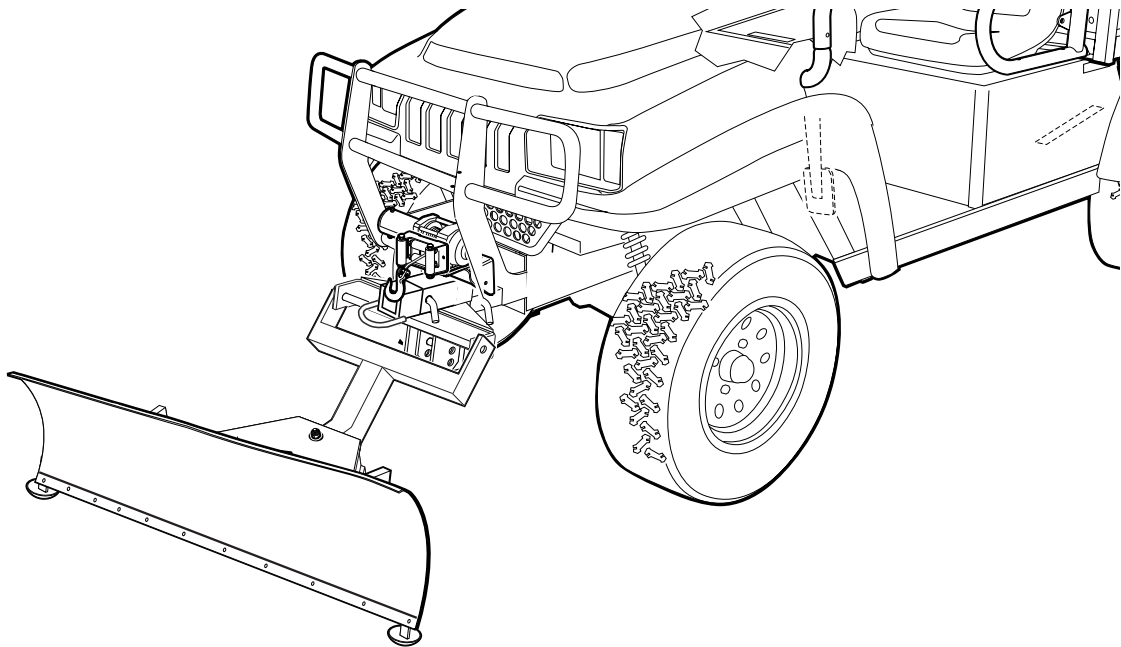

APM-000193-001

SNOW CHAINS

5

ITEM	PART NO.	DESCRIPTION	QTY
1	AM1221201 AM10668 AM10973 AM10666	<p>1 2 3 4</p> <p>Kit, Snow Chain</p> <p>V-Chain – 25-inch Heavy Duty All Terrain tires and mud tires 2</p> <p>V-Chain – 18-inch tires..... 2</p> <p>V-Chain – 23-inch Traks Max II tires 2</p> <p>V-Chain – 23-inch Carlisle All Trail and Turf Mate tires, Carlisle AT489, and 22-inch Duro Off Road tires 2</p> <p>Accessory(ies) can be installed on the following models: Any AWD vehicle equipped with 18-inch, 22-inch, 23-inch or 25-inch tires</p>	2 2 2 2