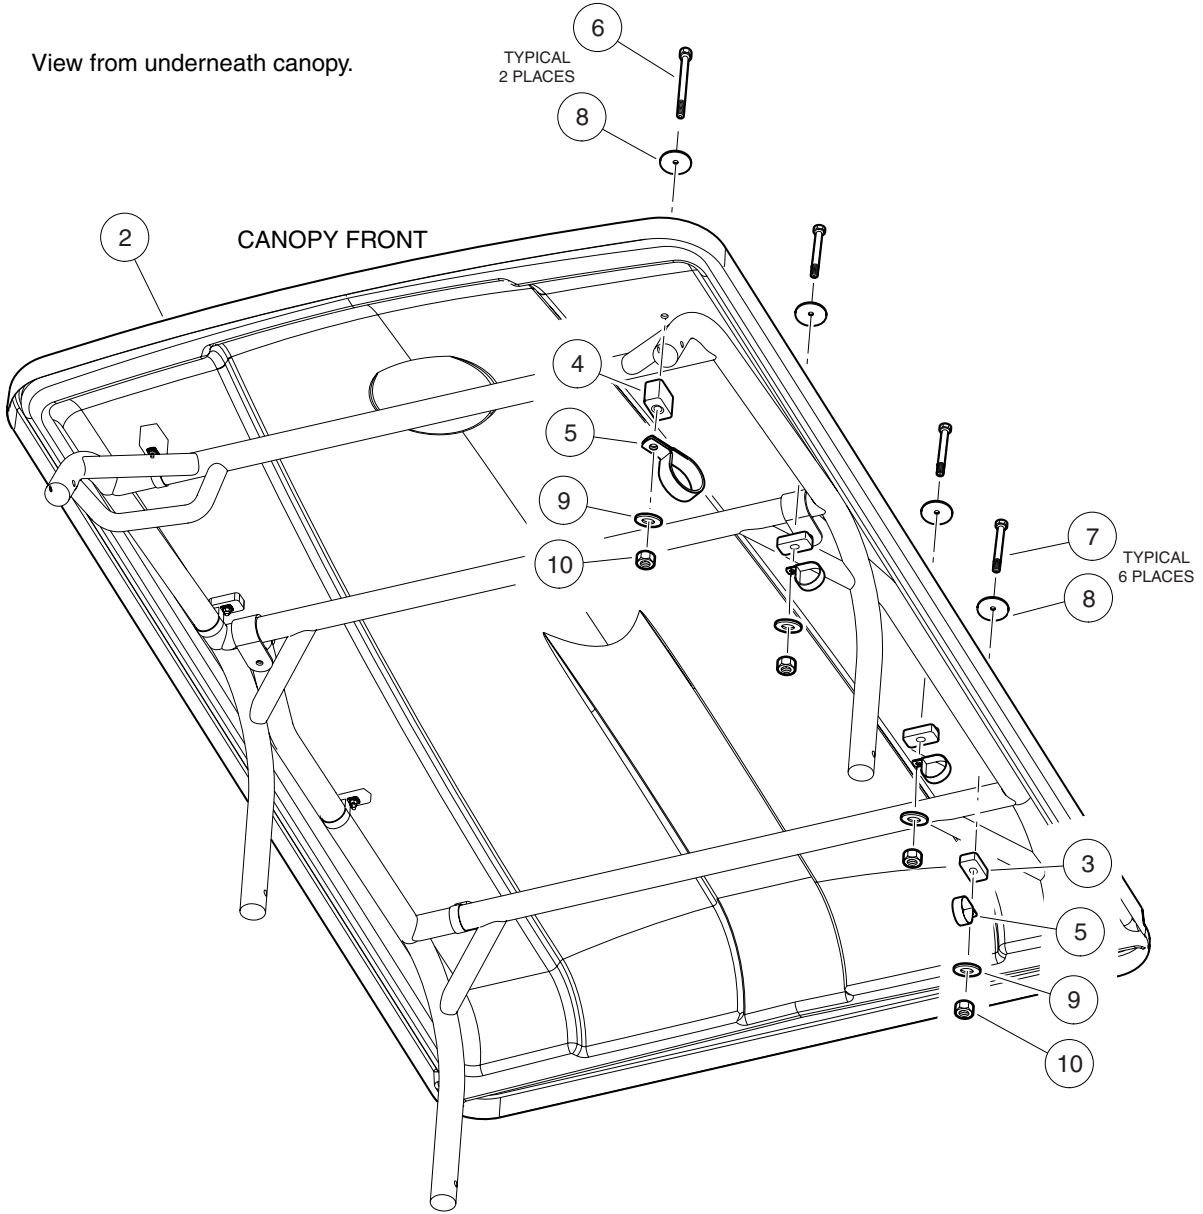

APM-000160-001

CANOPY – 4-PASSENGER

2

ITEM	PART NO.	DESCRIPTION	QTY
		1 2 3 4	
1	AM1215501	Kit, Canopy – 4-Passenger (includes items 2 -10).....	1
2	AM1215401	Canopy, Black Plastic	1
3	AM1214401	Spacer, 5/8	6
4	AM1214402	Spacer, 1-5/8.....	2
5	102410602	P-Clamp, Insulated, 1-3/4	8
6	102380801	Bolt, Hex-Head, 1/4-20 x 2-1/2	2
7	102343601	Bolt, Hex-Head, 1/4-20 x 1-3/4	6
8	AM1219801	Washer, Rubber, 1/4 x 1-1/2	8
9	1011964	Washer, 1/4	8
10	1015068	Nut, Nylon Lock, 1/4-20	8
Accessory(ies) can be installed on the following models: Carryall 294 SE, XRT 1500 SE