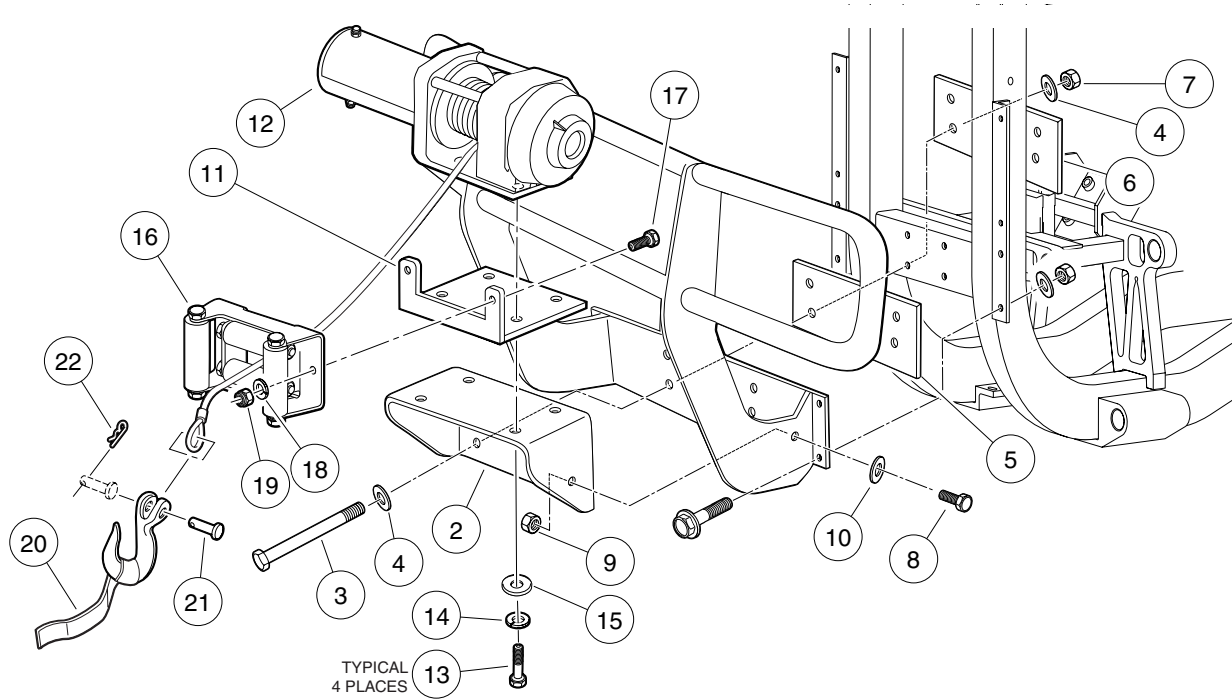

WARNING

WINCH CABLE FRACTURE COULD RESULT IN SERIOUS INJURY OR DEATH.

- Do not use winch while persons are seated on the vehicle.
- Use remote operation switch for winch control.
- Stand to the side and away from the vehicle to operate winch.
- Read winch operator manual before operating winch.

41