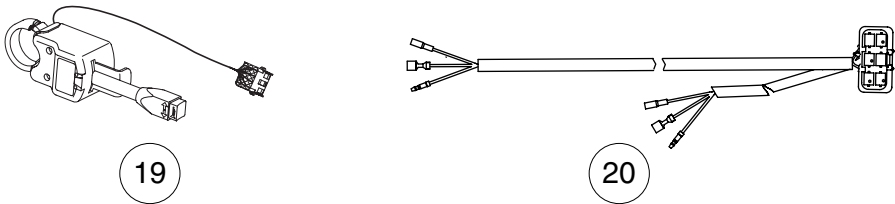

4

APM-000175-002

TAILLIGHT/BRAKE LIGHT/TURN SIGNAL/HORN KIT

ITEM	PART NO.	DESCRIPTION	QTY
		1 2 3 4	
1	103199501	*Kit, Taillight/Brake Light/Turn Signal/Horn (includes items 3 - 21).....	1
2	103199502	**Kit, Taillight/Brake Light/Turn Signal/Horn (includes items 3 - 21)	1
3	103222401	Bracket, Horn	1
4	1014530	Horn	1
5	102721601	Flasher, 12V	1
6	102615001	Clip, Conduit, 10 mm	2
7	103245001	Wire Harness, Turn Signal Jumper (for use on Carryall, XRT, HUV vehicles)..	2
8	103220101	Taillight Assembly	2
9	102711901	Switch, Brake Light	1
10	102529202	Cover, Steering Column	1
11	102894501	Light, Turn Signal, 3-inch (for use on Carryall, XRT, HUV vehicles)	2
12	102885002	Light, Turn Signal, 4-inch (for use on Bobcat 2200, 2300 vehicles).....	2
13	8639	Tie, Wire.....	11
14	102238001	Bolt, Hex-Head, #10-24	2
15	304	Bolt, Hex-Head, 1/4-20 x 1.....	5
16	101506801	Nut, Nylon Lock, 1/4-20	5
17	101955101	Nut, Hex, M6	1
18	7820	Washer, Internal Tooth Lock, 5/16.....	1
19	102710101	Switch, Turn Signal	1
20	103226801	Wire Harness, Taillight	1
21	103227101	Wire Harness, Turn Signal.....	1
* Kit can be installed on Bobcat 2300, Bobcat 2200 (s/n A59Y11001 & above, A59Z11001 & above) vehicles only. ** Kit can be installed on Carryall 295, Carryall 295 IntelliTach, XRT 1550, XRT 1550 IntelliTach, HUV 4421 vehicles only.