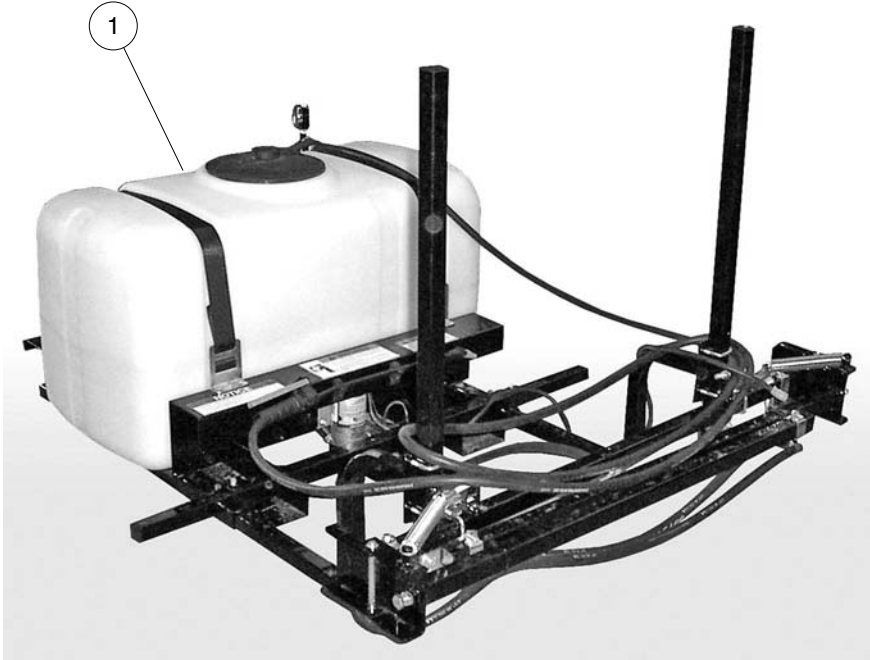

ATTACHMENTS, IMPLEMENTS AND OUTDOOR ACCESSORIES

APM-000186-001

GARDEN AND GAME PLOT CULTIVATOR

ITEM	PART NO.	DESCRIPTION	QTY
		1 2 3 4	
1	AM10880	Kit, Garden and Game Plot Cultivator (includes items 2 - 4)	1
2	N/A	Switch, Toggle (includes decal, washer and rubber boot).....	1
3	N/A	Wire Harness, Cultivator (not shown)	1
4	N/A	Wire Tie (not shown)	7
<p>Accessory(ies) can be installed on the following models: Carryall 294, XRT 1500, HUV 4420, Bobcat 2200 (s/n 235211001 & above, 235311001 & above)</p>			