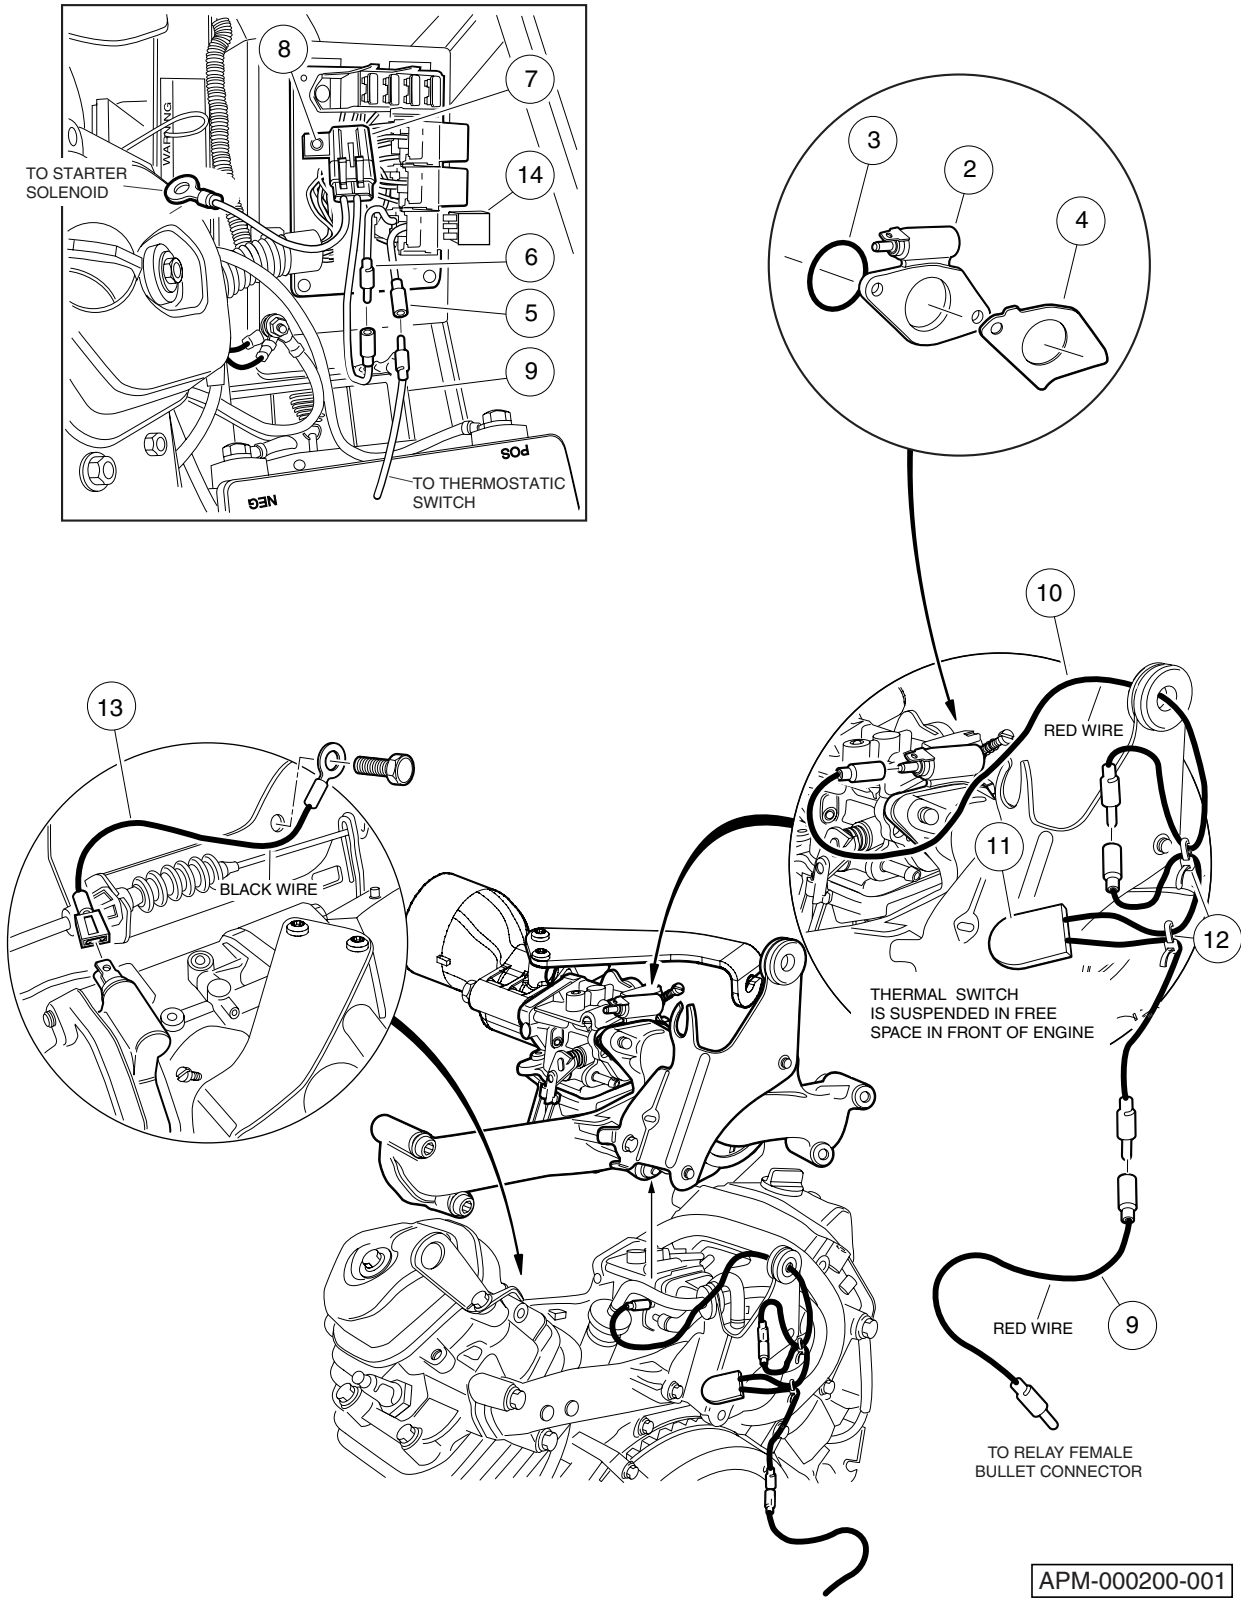

CARBURETOR HEATER KIT

6

ITEM	PART NO.	DESCRIPTION	QTY
		1 2 3 4	
1	102968701	Kit, Carburetor Heater (includes items 2 - 14)	1
2	102974801	Heater, Carburetor	1
3	102968501	O-Ring.....	1
4	102656701	Gasket.....	1
5	1012416	Terminal, Female Bullet	1
6	1011567	Terminal, Male Bullet.....	1
7	102973901	Holder, Fuse.....	1
8	102447901	Rivet, Push.....	1
9	102971801	Wire Assembly, #18 Red, 26-1/2-in	1
10	102971701	Wire Assembly, #18 Red, 9-1/2 in	1
11	102970401	Switch, Thermal	1
12	8990	Tie, Wire.....	3
13	102971901	Wire Assembly, #18 Black	1
14	102420201	Relay	1
Accessory(ies) can be installed on the following models: AWD vehicles equipped with a Honda engine