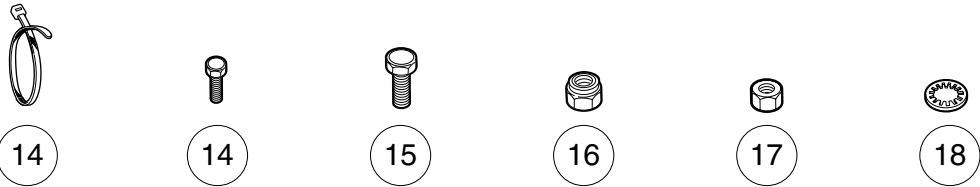

4

APM-000175-002

TAILLIGHT/BRAKE LIGHT/TURN SIGNAL/HORN KIT

ITEM	PART NO.	DESCRIPTION	QTY
		1 2 3 4	
1	103199501	*Kit, Taillight/Brake Light/Turn Signal/Horn (includes items 3 - 21).....	1
2	103199502	**Kit, Taillight/Brake Light/Turn Signal/Horn (includes items 3 - 21)	1
3	103222401	Bracket, Horn	1
4	1014530	Horn	1
5	102721601	Flasher, 12V	1
6	102615001	Clip, Conduit, 10 mm	2
7	103245001	Wire Harness, Turn Signal Jumper (for use on Carryall, XRT, HUV vehicles)..	2
8	103220101	Taillight Assembly	2
9	102711901	Switch, Brake Light	1
10	102529202	Cover, Steering Column	1
11	102894501	Light, Turn Signal, 3-inch (for use on Carryall, XRT, HUV vehicles)	2
12	102885002	Light, Turn Signal, 4-inch (for use on Bobcat 2200, 2300 vehicles).....	2
13	8639	Tie, Wire.....	11
14	102238001	Bolt, Hex-Head, #10-24	2
15	304	Bolt, Hex-Head, 1/4-20 x 1.....	5
16	101506801	Nut, Nylon Lock, 1/4-20	5
17	101955101	Nut, Hex, M6	1
18	7820	Washer, Internal Tooth Lock, 5/16.....	1
19	102710101	Switch, Turn Signal	1
20	103226801	Wire Harness, Taillight	1
21	103227101	Wire Harness, Turn Signal.....	1
* Kit can be installed on Bobcat 2300, Bobcat 2200 (s/n A59Y11001 & above, A59Z11001 & above) vehicles only. ** Kit can be installed on Carryall 295, Carryall 295 IntelliTach, XRT 1550, XRT 1550 IntelliTach, HUV 4421 vehicles only.