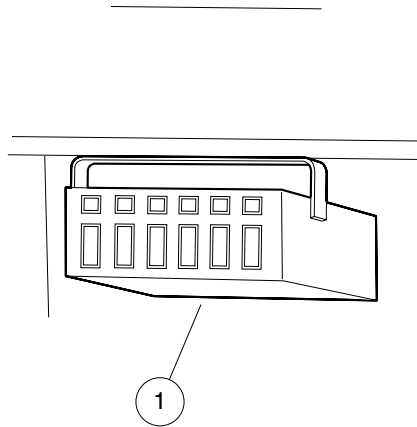

Mounts to top, front, inside of cab.

APM-000264-002