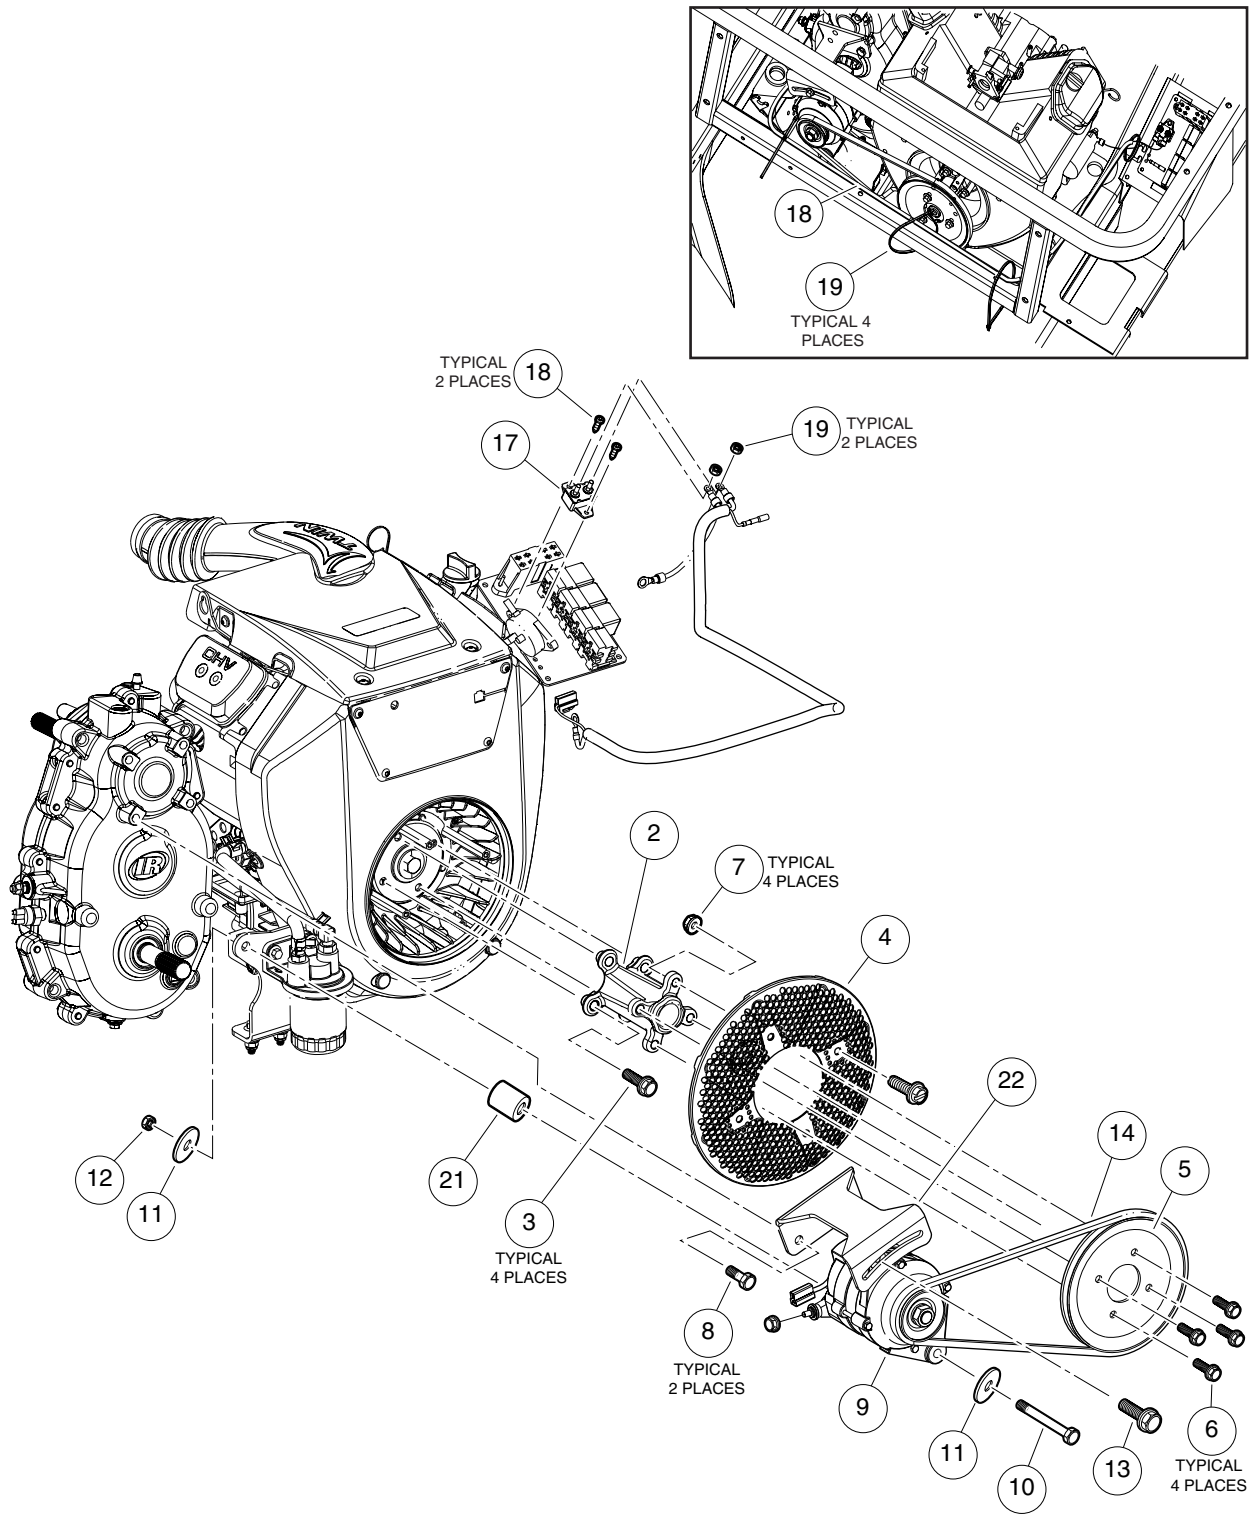

APM-000198-002

50 AMP ALTERNATOR KIT

ITEM	PART NO.	DESCRIPTION	QTY
		1 2 3 4	
1	103204201	Kit, 50-Amp Alternator (includes items 2 - 22)	1
2	103186001	Adapter, PTO	1
3	103203901	Bolt, Flange-Head, M8 x 1.25 x 35	4
4	103326801	Screen, Fan	1
5	103203201	Pulley, Drive Clutch	1
6	102889501	Bolt, Flange-Head, M8 x 1.25 x 25	4
7	102298401	Nut, Lock, M8 x 1.25	4
8	102490101	Bolt, Hex-Head (w/ Loctite), M10 x 1.50 x 20	2
9	102405901	Alternator, 50 Amp	1
10	102732301	Bolt, Hex-Head (w/ Loctite), M10 x 1.50 x 100	1
11	102491501	Washer, Hardened, M10	2
12	102616701	Nut, Nylon Lock, M10 x 1.50	1
13	102298130	Bolt, Flange-Head, M8 x 1.25 x 30	6
14	101233801	Belt	1
15	102712401	Wire Harness, Alternator	1
16	8990	Tie, Wire	4
17	102448701	Circuit Breaker, 50 Amp	1
18	102447901	Fastener, Push-In	2
19	1013061	Nut, Nylon Lock, #10-32	2
20	96704176	Nut, Whizloc, M6 x 1.0 (not shown)	1
21	102627301	Spacer, Alternator	1
22	102713001	Bracket, Alternator (top)	1
Accessory(ies) can be installed on the following models: Any AWD vehicle equipped with a Kawasaki engine