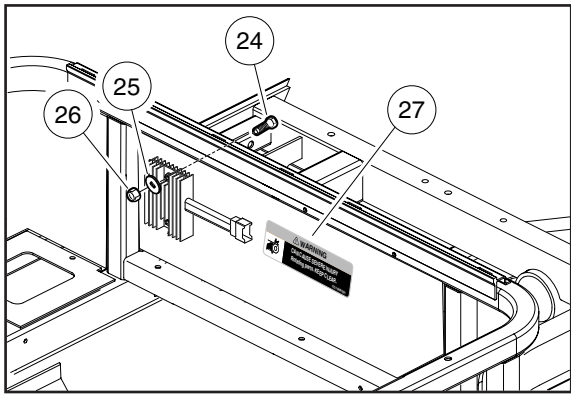

50 AMP ALTERNATOR KIT

6

ITEM	PART NO.	DESCRIPTION	QTY
		1 2 3 4	
1	102483401	Kit, 50-Amp Alternator (includes items 2 - 28)	1
2	102466401	Adapter, PTO	1
3	102719501	Bolt, Flange-Head (w/ Loctite), M8 x 1.25 x 50	3
4	102712801	Spacer, Pulley	1
5	102712901	Spacer, Alternator Pulley Bolt	3
6	102296150	Bolt, Flange-Head, M6 x 1 x 50	3
7	101601101	Pulley, Drive Clutch	1
8	102298130	Bolt, Flange-Head, M8 x 1.25 x 30	6
9	102713101	Bracket, Alternator (Bottom)	1
10	102713001	Bracket, Alternator (Top)	1
11	102490101	Bolt, Hex-Head (w/ Loctite), M10 x 1.50 x 20	2
12	102405901	Alternator, 50 Amp	1
13	102732301	Bolt, Hex-Head (w/ Loctite), M10 x 1.50 x 100	1
14	102491501	Washer, Hardened, M10	2
15	102627301	Spacer, Alternator	1
16	102616701	Nut, Nylon Lock, M10 x 1.50	1
17	101233801	Belt	1
18	102712401	Wire Harness, Alternator	1
19	8990	Tie, Wire	4
20	102448701	Circuit Breaker, 50 Amp	1
21	102447901	Fastener, Push-In	2
22	1013061	Nut, Nylon Lock, #10-32	2
23	102617001	Nut, Lock, M8 x 1.25	2
24	101977201	Bolt, Phillip Truss-Head, 1/4-20 x 1-1/2	2
25	332	Washer, 1/4	2
26	8233	Nut, Nylon Lock, 1/4-20	2
27	102460201	Decal, Rotating Parts Warning	1
28	96704416	Nut, Whizloc, M8 x 1.25	1
Accessory(ies) can be installed on the following models: Any AWD vehicle equipped with a Honda engine