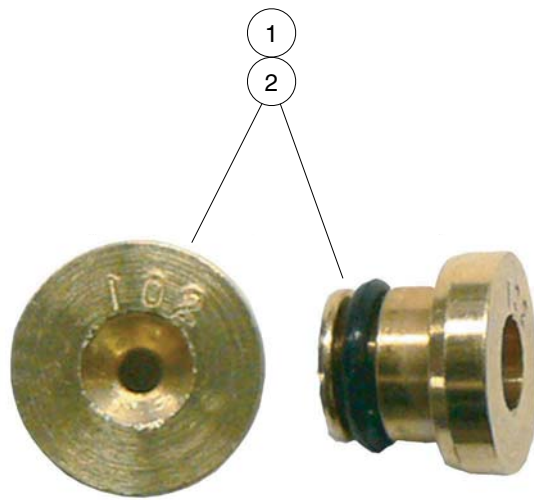

50 AMP ALTERNATOR KIT

ITEM	PART NO.	DESCRIPTION	QTY
		1 2 3 4	
1	103204201	Kit, 50-Amp Alternator (includes items 2 - 22)	1
2	103186001	Adapter, PTO	1
3	103203901	Bolt, Flange-Head, M8 x 1.25 x 35	4
4	103326801	Screen, Fan	1
5	103203201	Pulley, Drive Clutch	1
6	102889501	Bolt, Flange-Head, M8 x 1.25 x 25	4
7	102298401	Nut, Lock, M8 x 1.25	4
8	102490101	Bolt, Hex-Head (w/ Loctite), M10 x 1.50 x 20	2
9	102405901	Alternator, 50 Amp	1
10	102732301	Bolt, Hex-Head (w/ Loctite), M10 x 1.50 x 100	1
11	102491501	Washer, Hardened, M10	2
12	102616701	Nut, Nylon Lock, M10 x 1.50	1
13	102298130	Bolt, Flange-Head, M8 x 1.25 x 30	6
14	101233801	Belt	1
15	102712401	Wire Harness, Alternator	1
16	8990	Tie, Wire	4
17	102448701	Circuit Breaker, 50 Amp	1
18	102447901	Fastener, Push-In	2
19	1013061	Nut, Nylon Lock, #10-32	2
20	96704176	Nut, Whizloc, M6 x 1.0 (not shown)	1
21	102627301	Spacer, Alternator	1
22	102713001	Bracket, Alternator (top)	1
Accessory(ies) can be installed on the following models: Any AWD vehicle equipped with a Kawasaki engine			

APM-000199-001