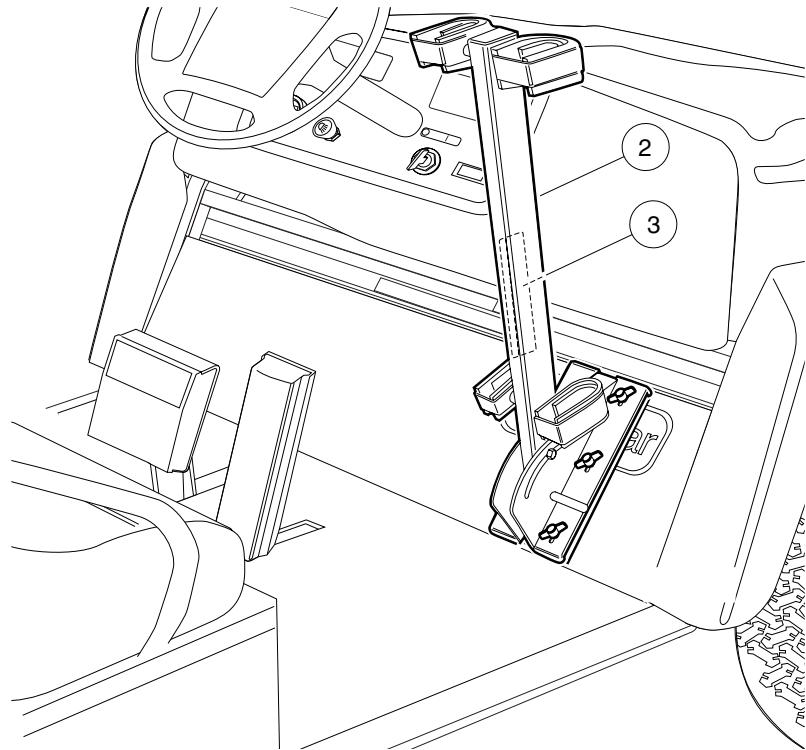

APM-000197-001

FLOOR-MOUNTED GUN RACK

5

ITEM	PART NO.	DESCRIPTION	QTY
1	AM10639	1 2 3 4 Kit, Floor-Mounted Gun Rack (includes items 2, 3, mounting bracket and hardware)	1
2	N/A	Rack, Floor-Mounted Gun.....	1
3	N/A	Decal, Gun Rack Warning.....	1
Accessory(ies) can be installed on the following models: All AWD vehicles