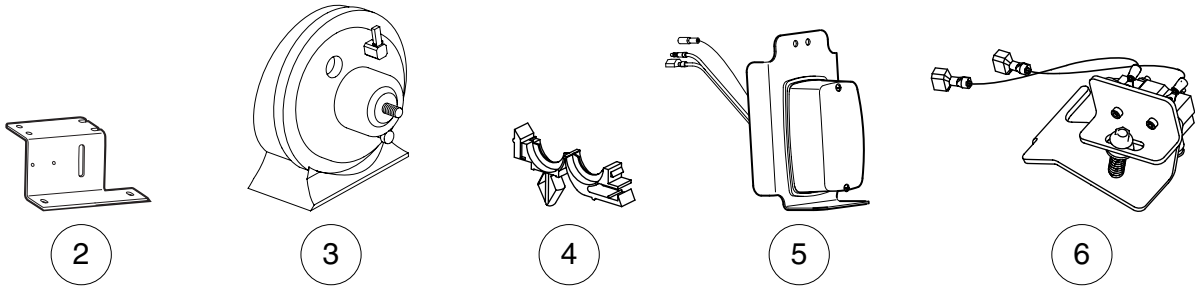

4

APM-000176-002

TAILLIGHT/BRAKE LIGHT/HORN KIT

ITEM	PART NO.	DESCRIPTION	QTY
		1 2 3 4	
1	103199401	Kit, Taillight/Brake Light/Horn (includes items 2 - 14).....	1
2	103222401	Bracket, Horn	1
3	1014530	Horn	1
4	102615001	Clip, Conduit, 10 mm	2
5	103220101	Taillight Assembly	2
6	102711901	Switch, Brake Light	1
7	102529202	Cover, Steering Column	1
8	8639	Tie, Wire.....	9
9	304	Bolt, Hex-Head, 1/4-20 x 1.....	5
10	101506801	Nut, Nylon Lock, 1/4-20	5
11	101955101	Nut, Hex, M6	1
12	7820	Washer, Internal Tooth Lock, 5/16.....	1
13	103226801	Wire Harness, Taillight	1
14	102680001	Horn Button with Harness	1
Accessory(ies) can be installed on the following models: Carryall 295, Carryall 295 IntelliTach, XRT 1550, XRT 1550 IntelliTach, HUV 4421, Bobcat 2300, Bobcat 2200 (s/n A59Y11001 & above, A59Z11001 & above)