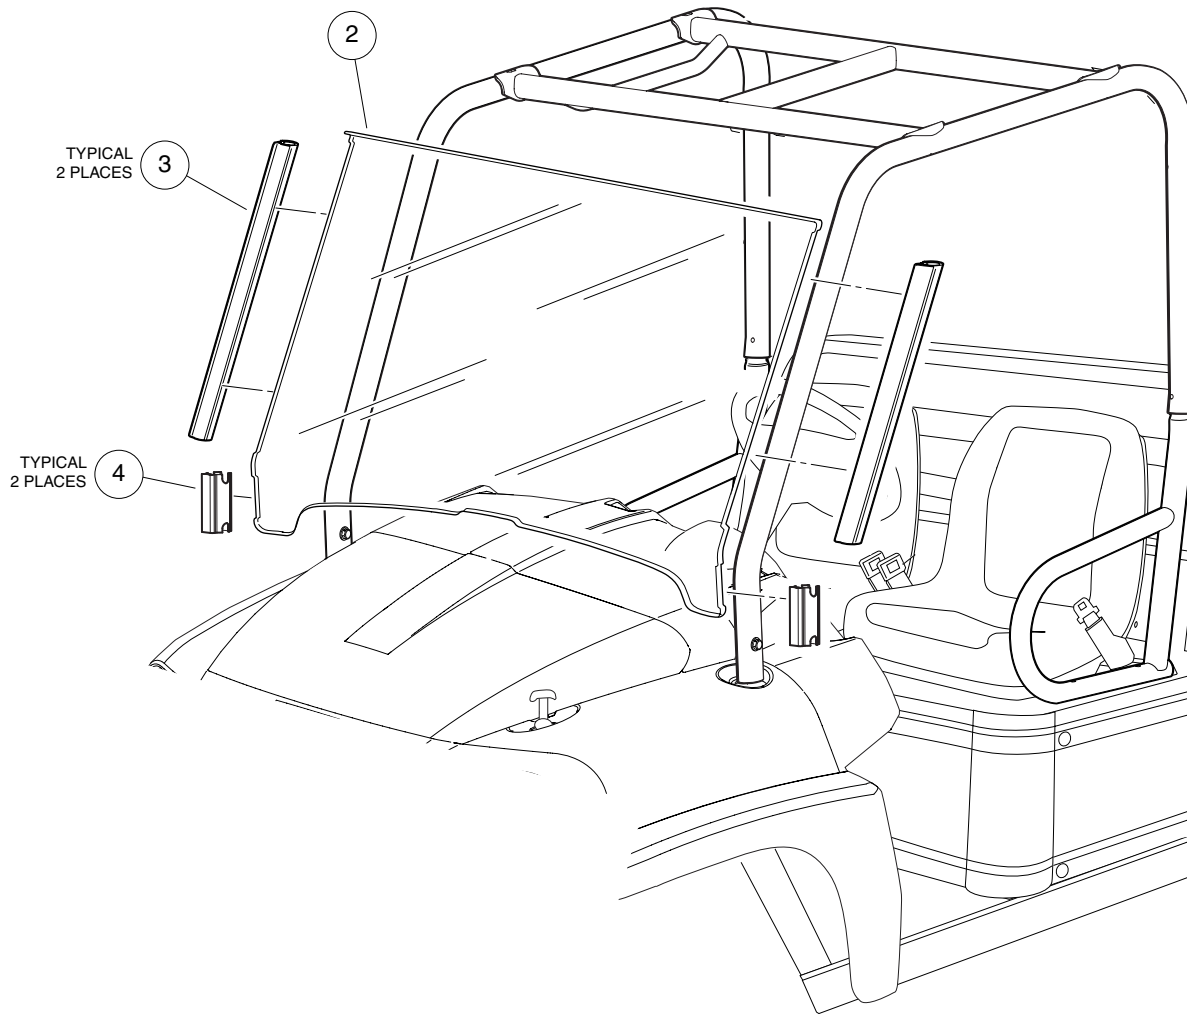

APM-000163-001

WINDSHIELD – ONE-PIECE

ITEM	PART NO.	DESCRIPTION	QTY
		1 2 3 4	
1	103174601	Kit, Windshield (includes items 2 - 4).....	1
2	103186201	Windshield	1
3	103186302	Clip, Windshield, 660 mm	2
4	103255801	Clip, Slotted Windshield, 140 mm	2
Accessory(ies) can be installed on the following models: Carryall 295, Carryall 295 SE, Carryall 295 IntelliTach, XRT 1550, XRT 1550 SE, XRT 1550 IntelliTach, HUV 4421, Bobcat 2300, Bobcat 2200 (s/n A59Y11001 & above, A59Z11001 & above), Bobcat 2200 S (s/n A5A011001 & above, A5A111001 & above)