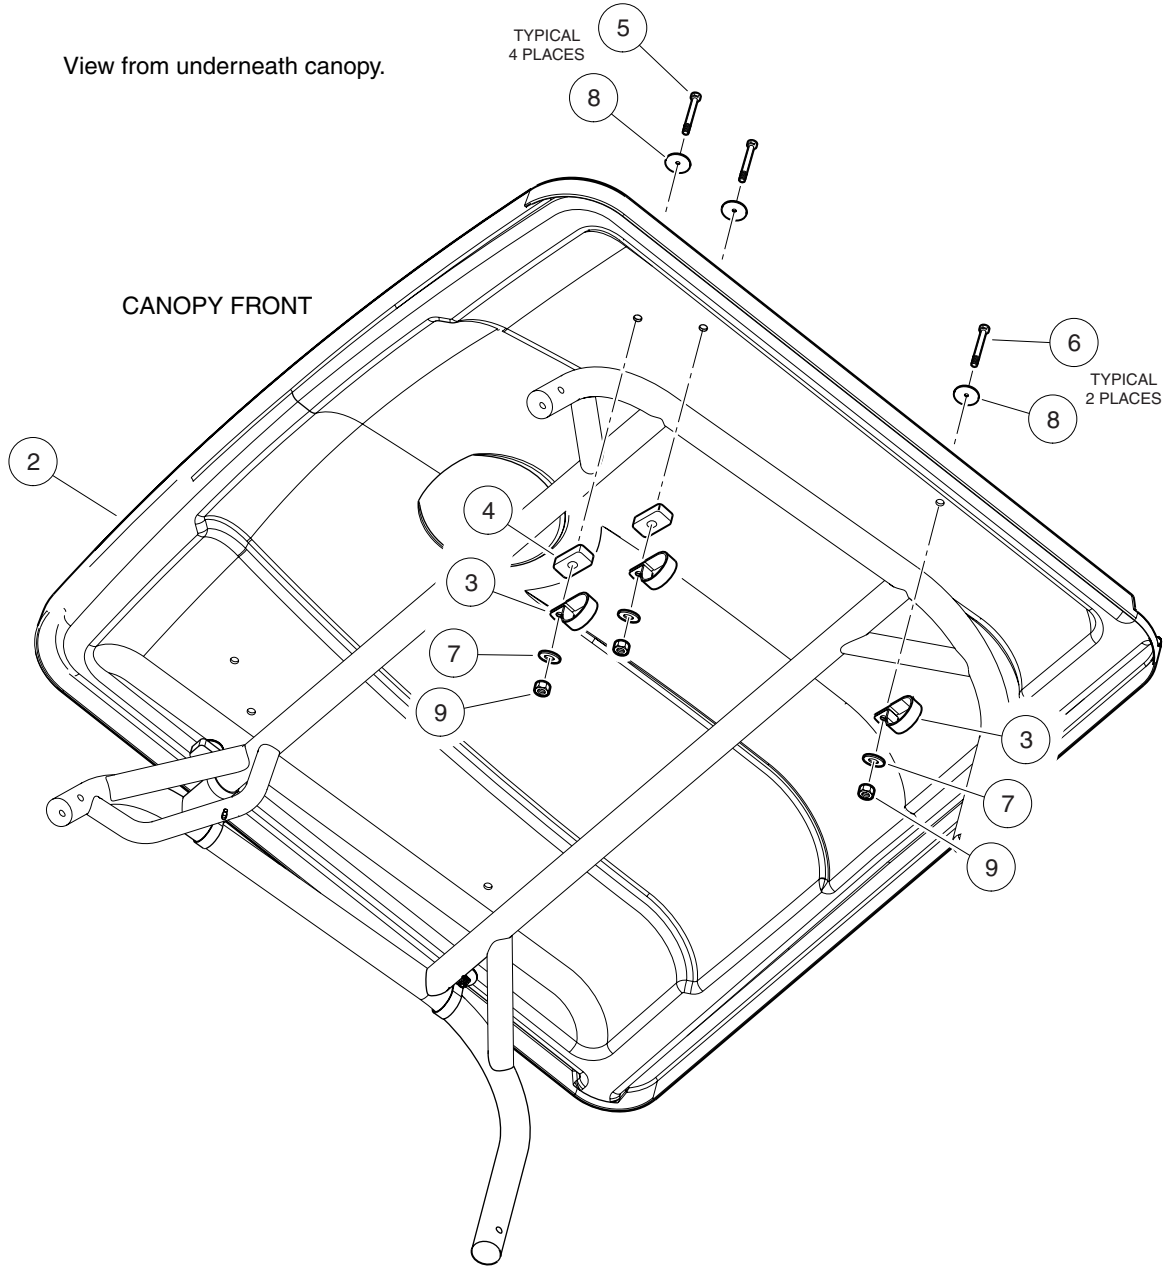

APM-000159-001

CANOPY

2

ITEM	PART NO.	DESCRIPTION	QTY
		1 2 3 4	
1	AM1213401	Kit, Canopy (includes items 2 - 9)	1
2	AM1213301	Canopy, Black Plastic	1
3	102410602	P-Clamp, Insulated, 1-3/4	6
4	AM1214401	Spacer, 5/8	4
5	102343601	Bolt, Hex-Head, 1/4-20 x 1-3/4	4
6	AM1215001	Bolt, Hex-Head, 1/4-20 x 1	2
7	1011964	Washer, 1/4	6
8	AM1219801	Washer, Rubber, 1/4 x 1-1/2	6
9	1015068	Nut, Nylon Lock, 1/4-20	6
Accessory(ies) can be installed on the following models: Carryall 294, XRT 1500, HUV 4420 Bobcat 2200 (s/n 235211001 & above, 235311001 & above)