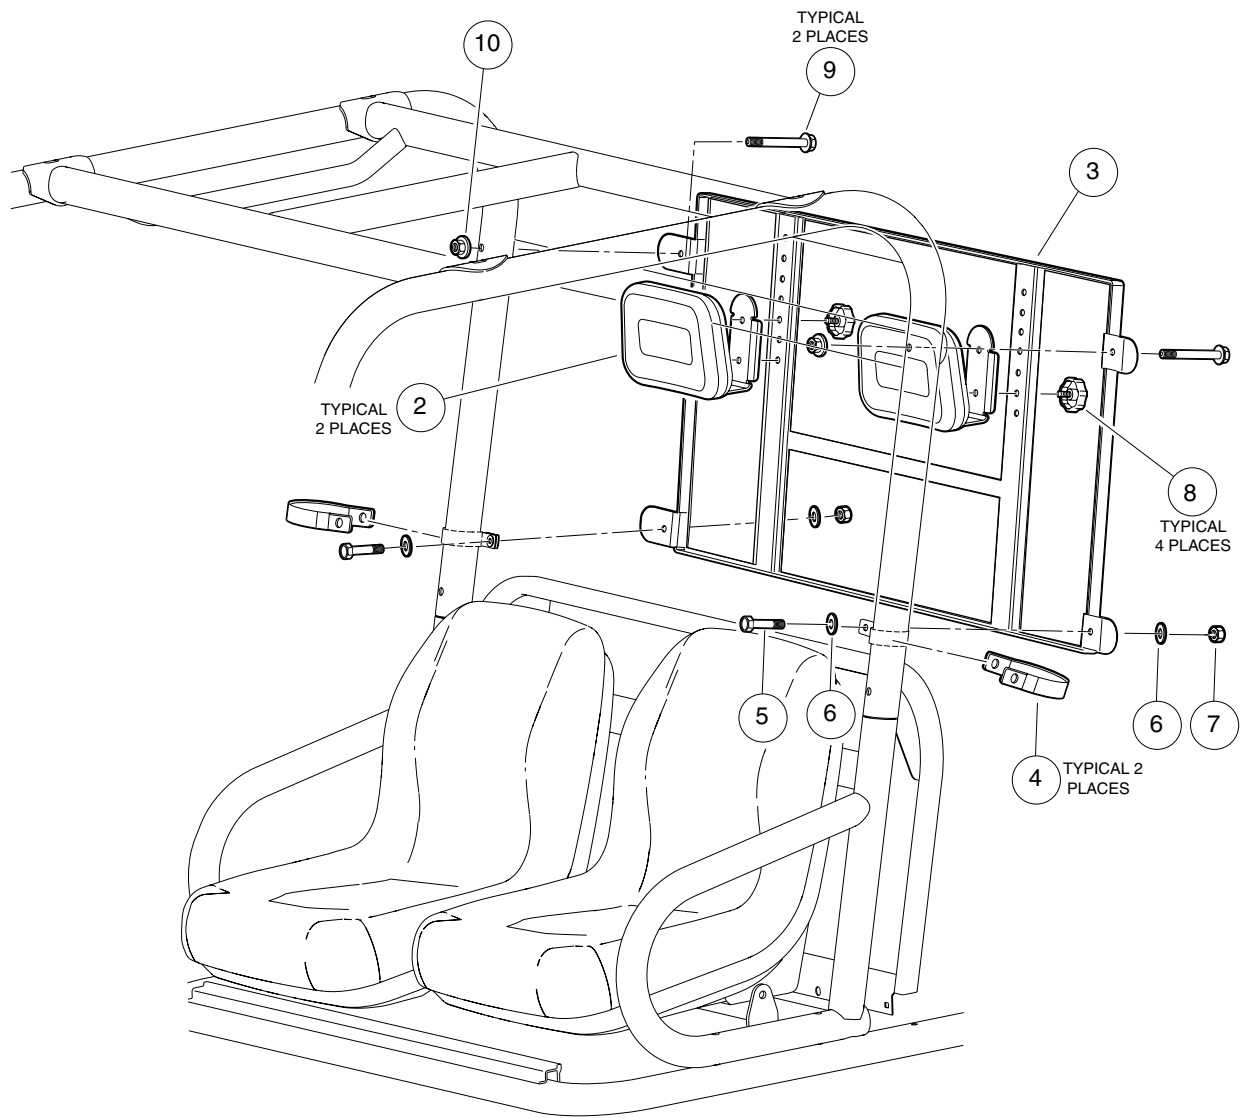

APM-000158-002

REAR CARGO CAGE

1

ITEM	PART NO.	DESCRIPTION	QTY
		1 2 3 4	
1	103175502	Kit, Rear Cargo Cage – Black (includes items 2 - 10).....	1
2	103223202	Head Rest – Black	2
3	103222501	Frame, Cargo Cage	1
4	103223101	P-Clamp	2
5	101552101	Bolt, Hex-Head, 1/4-20 x 7/8.....	2
6	101196401	Washer, 1/4	4
7	101506801	Nut, Nylon Lock, 1/4-20	2
8	102812501	Screw, Thumb, 1/4-20.....	4
9	103216801	Bolt, Hex-Head, M10 x 1.5 x 70	2
10	103216401	Nut, Flanged, M10 x 1.5.....	2
Accessory(ies) can be installed on the following models: Carryall 295, Carryall 295 SE, XRT 1550, XRT 1550 SE, HUV 4421, Bobcat 2200 (s/n A59Y11001 & above, A59Z11001 & above), Bobcat 2200 S (s/n A5A011001 & above, A5A111001 & above)