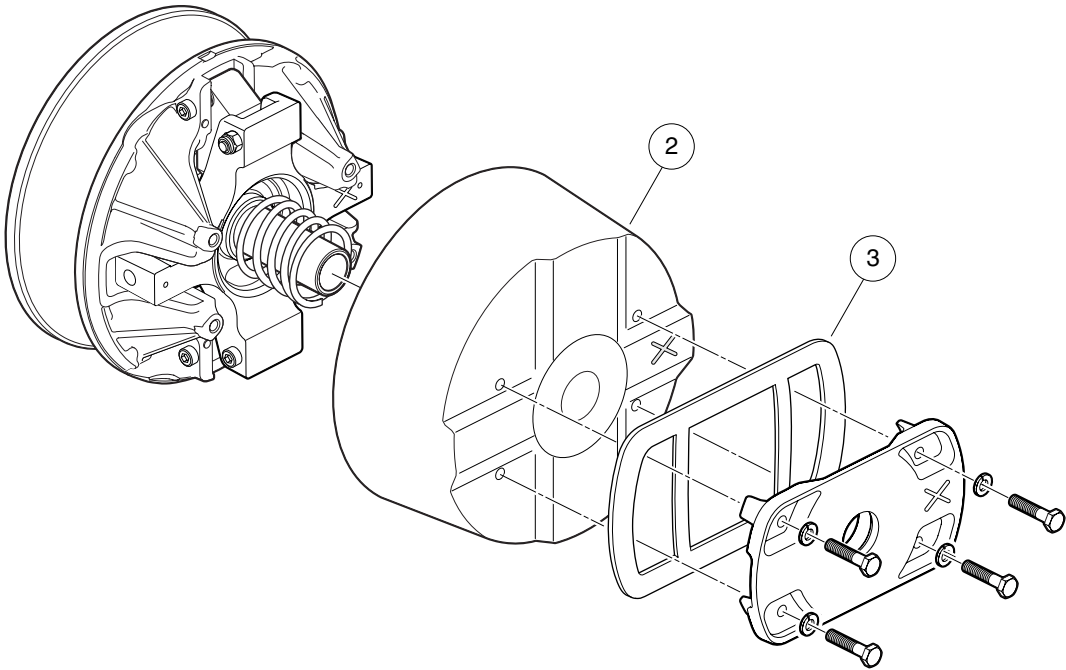

APM-000204-001

DRIVE CLUTCH COVER

6

ITEM	PART NO.	DESCRIPTION	QTY
		1 2 3 4	
1	103185701	Kit, Drive Clutch Cover (includes items 2 - 3)	1
2	103185801	Cover, Drive Clutch	1
3	103185901	Gasket, Drive Clutch Cover	1
Accessory(ies) can be installed on the following models: Carryall 294, Carryall 294 SE, Carryall 295, Carryall 295 SE, XRT 1500, XRT 1500 SE, XRT 1550, XRT 1550 SE, Bobcat 2200, Bobcat 2300, HUV 4420, HUV 4421