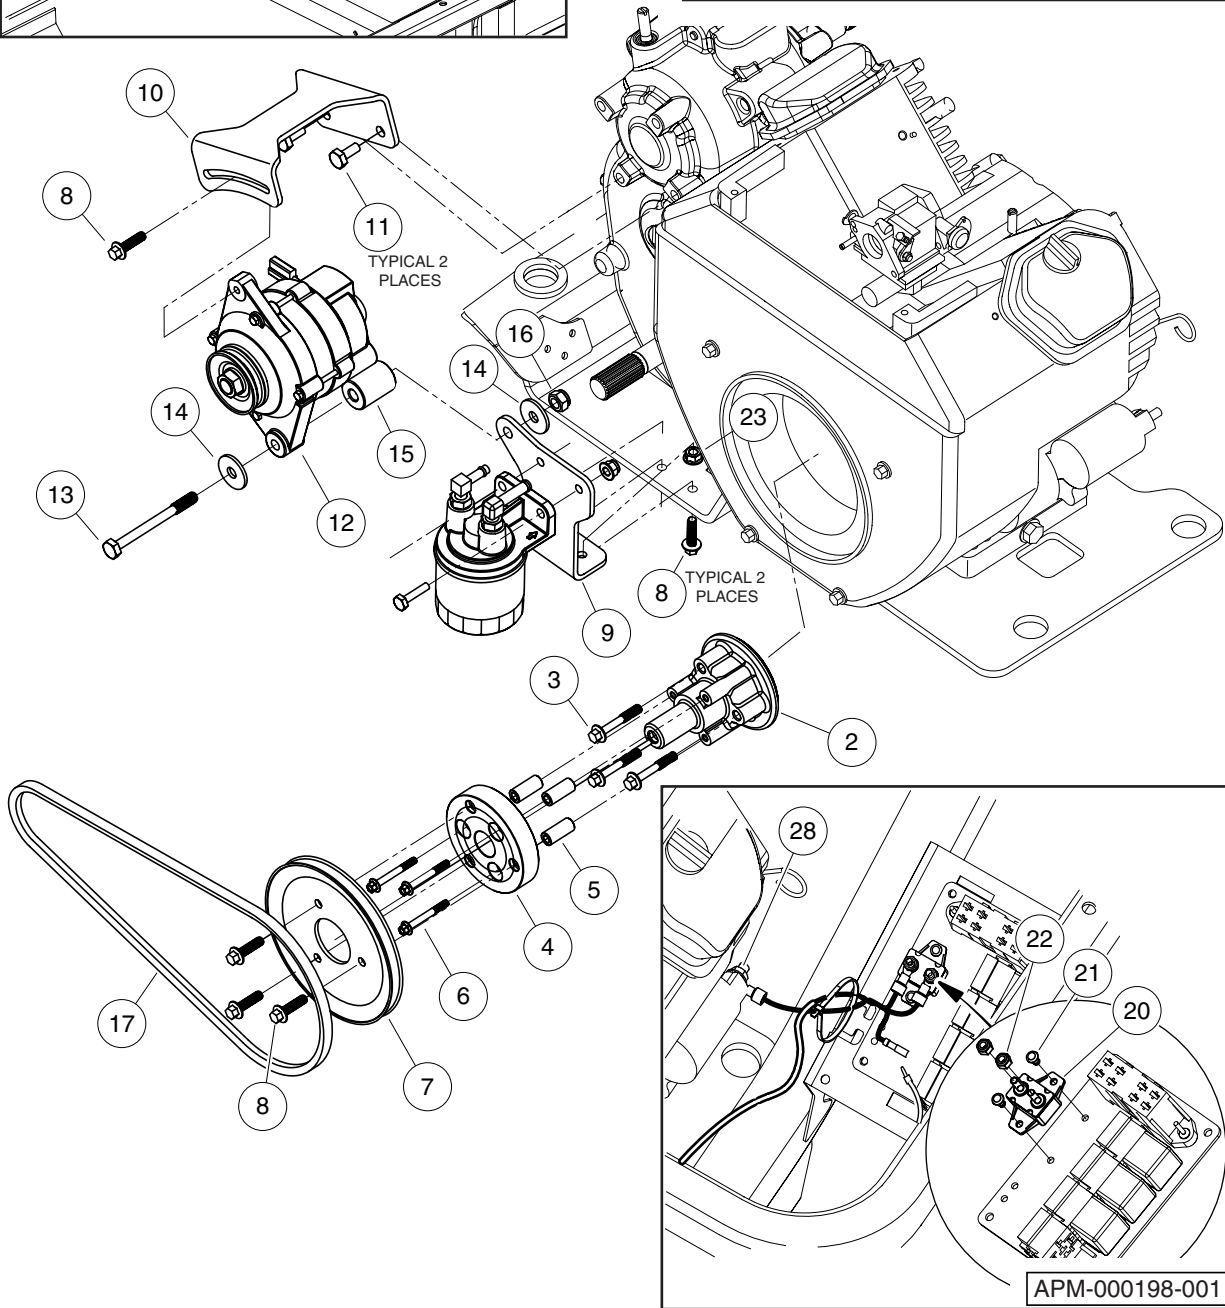

50 AMP ALTERNATOR KIT

6

ITEM	PART NO.	DESCRIPTION	QTY
		1 2 3 4	
1	102483401	Kit, 50-Amp Alternator (includes items 2 - 28)	1
2	102466401	Adapter, PTO	1
3	102719501	Bolt, Flange-Head (w/ Loctite), M8 x 1.25 x 50	3
4	102712801	Spacer, Pulley	1
5	102712901	Spacer, Alternator Pulley Bolt	3
6	102296150	Bolt, Flange-Head, M6 x 1 x 50	3
7	101601101	Pulley, Drive Clutch	1
8	102298130	Bolt, Flange-Head, M8 x 1.25 x 30	6
9	102713101	Bracket, Alternator (Bottom)	1
10	102713001	Bracket, Alternator (Top)	1
11	102490101	Bolt, Hex-Head (w/ Loctite), M10 x 1.50 x 20	2
12	102405901	Alternator, 50 Amp	1
13	102732301	Bolt, Hex-Head (w/ Loctite), M10 x 1.50 x 100	1
14	102491501	Washer, Hardened, M10	2
15	102627301	Spacer, Alternator	1
16	102616701	Nut, Nylon Lock, M10 x 1.50	1
17	101233801	Belt	1
18	102712401	Wire Harness, Alternator	1
19	8990	Tie, Wire	4
20	102448701	Circuit Breaker, 50 Amp	1
21	102447901	Fastener, Push-In	2
22	1013061	Nut, Nylon Lock, #10-32	2
23	102617001	Nut, Lock, M8 x 1.25	2
24	101977201	Bolt, Phillip Truss-Head, 1/4-20 x 1-1/2	2
25	332	Washer, 1/4	2
26	8233	Nut, Nylon Lock, 1/4-20	2
27	102460201	Decal, Rotating Parts Warning	1
28	96704416	Nut, Whizloc, M8 x 1.25	1
Accessory(ies) can be installed on the following models: Any AWD vehicle equipped with a Honda engine