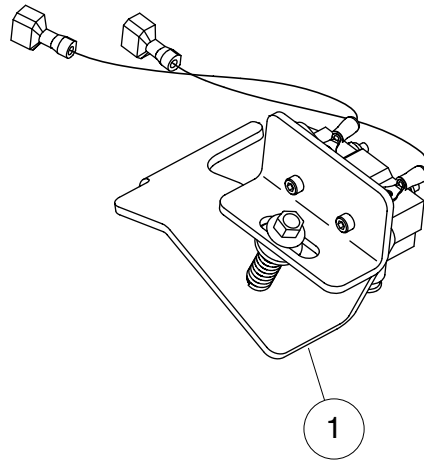

TAILLIGHT/BRAKE LIGHT/HORN KIT

ITEM	PART NO.	DESCRIPTION	QTY
		1 2 3 4	
1	103199401	Kit, Taillight/Brake Light/Horn (includes items 2 - 14).....	1
2	103222401	Bracket, Horn	1
3	1014530	Horn	1
4	102615001	Clip, Conduit, 10 mm	2
5	103220101	Taillight Assembly	2
6	102711901	Switch, Brake Light	1
7	102529202	Cover, Steering Column	1
8	8639	Tie, Wire.....	9
9	304	Bolt, Hex-Head, 1/4-20 x 1.....	5
10	101506801	Nut, Nylon Lock, 1/4-20	5
11	101955101	Nut, Hex, M6	1
12	7820	Washer, Internal Tooth Lock, 5/16.....	1
13	103226801	Wire Harness, Taillight	1
14	102680001	Horn Button with Harness	1
Accessory(ies) can be installed on the following models: Carryall 295, Carryall 295 IntelliTach, XRT 1550, XRT 1550 IntelliTach, HUV 4421, Bobcat 2300, Bobcat 2200 (s/n A59Y11001 & above, A59Z11001 & above)			

APM-000177-001