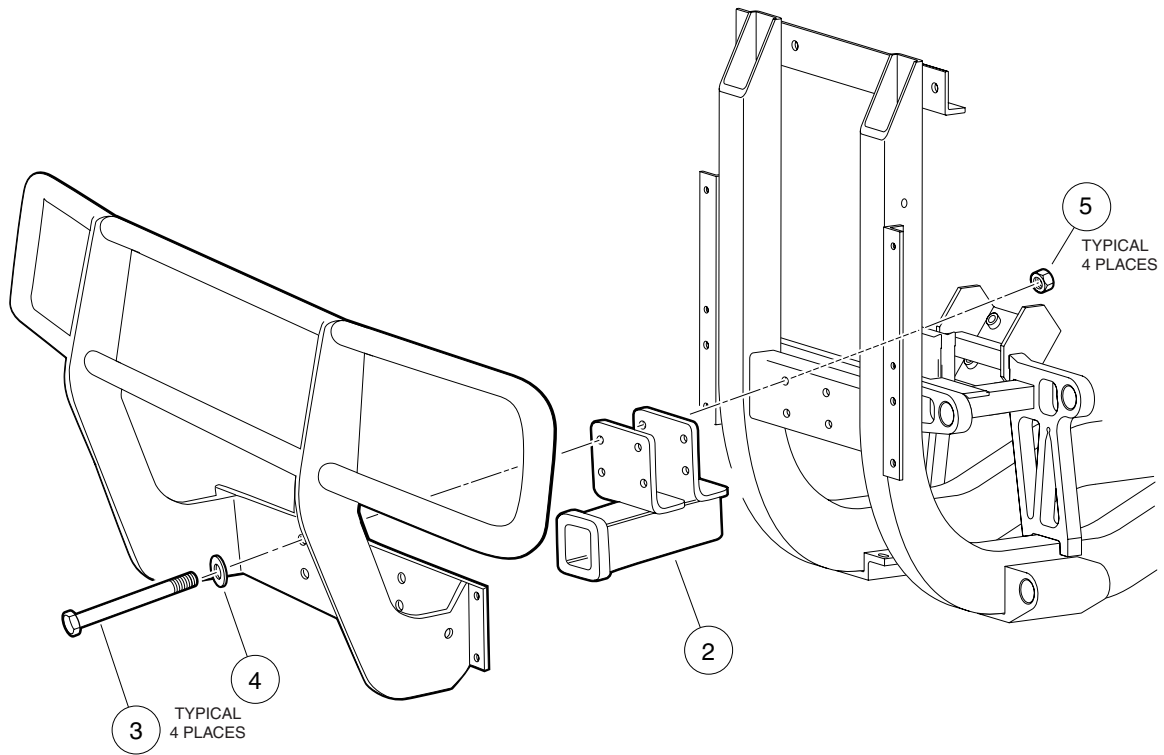

APM-000182-001

FRONT RECEIVER HITCH

ITEM	PART NO.	DESCRIPTION	QTY
		1 2 3 4	
1	103273901	Kit, Front Receiver Hitch (includes items 2 - 5).....	1
2	N/A	Hitch, Front Receiver	1
3	N/A	Bolt, Hex-Head, M10 x 1.5 x 90	4
4	N/A	Washer, M10	4
5	N/A	Nut, Lock, M10 x 1.5	4
Accessory(ies) can be installed on the following models: Carryall 294, Carryall 294 SE, Carryall 295, Carryall 295 SE, XRT 1500, XRT 1500 SE, XRT 1550, XRT 1550 SE, Bobcat 2200, Bobcat 2200 S, HUV 4420