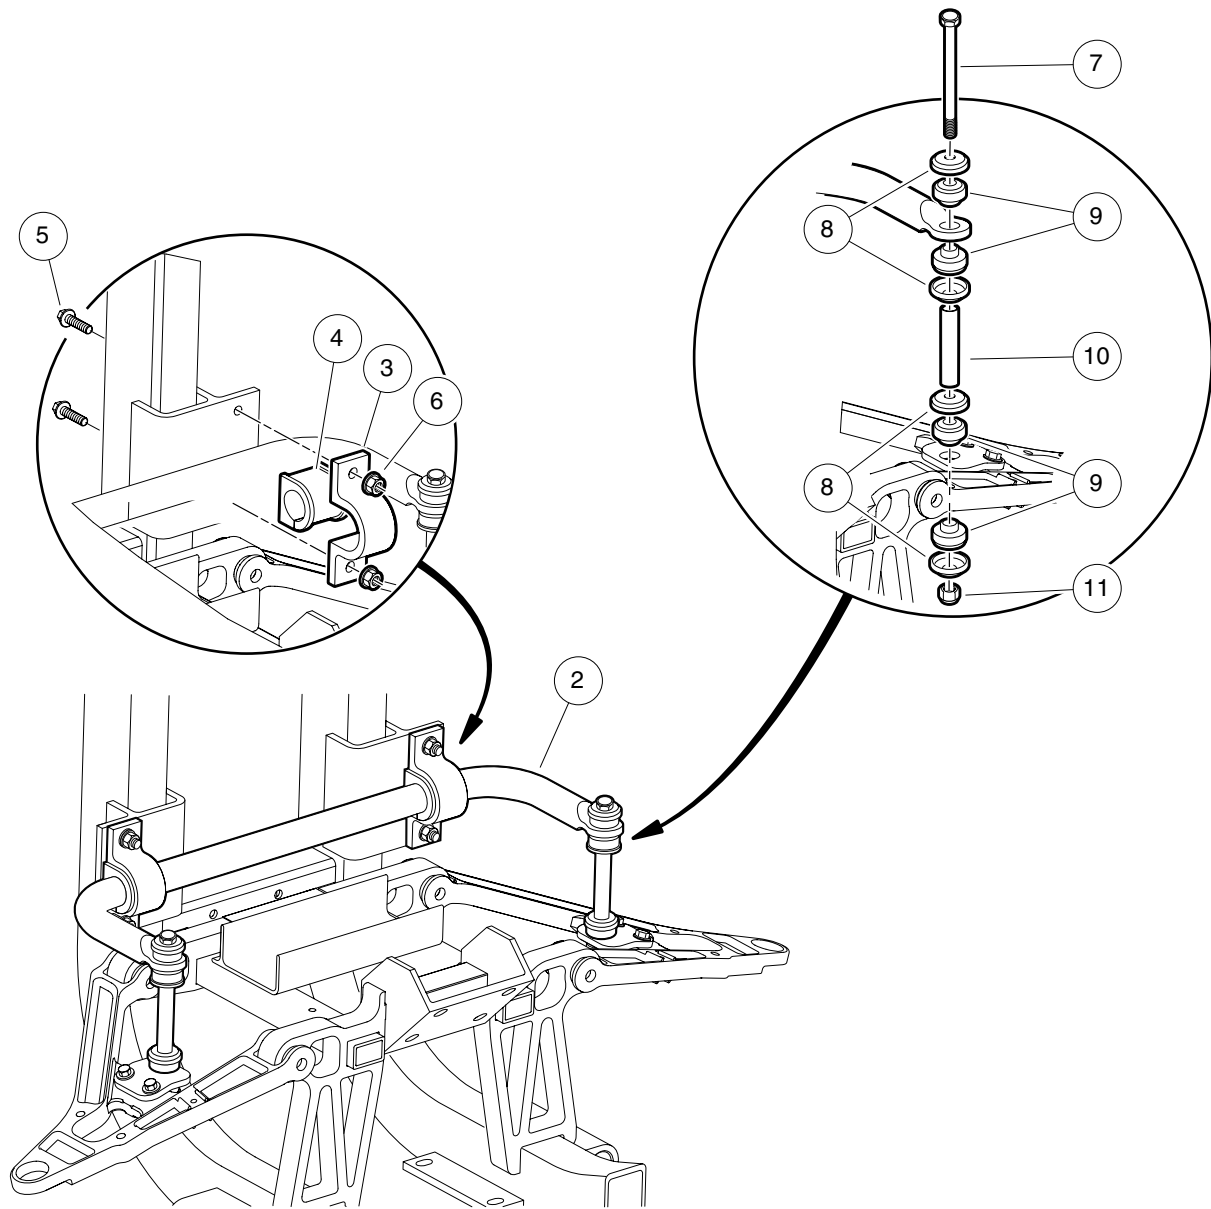

APM-000185-002

ANTI-SWAY BAR KIT

5

ITEM	PART NO.	DESCRIPTION	QTY
		1 2 3 4	
1	102792502	Kit, Anti-Sway Bar (includes items 2 - 11)	1
2	102464601	Bar, Anti-Sway	1
3	102495001	Bracket, Anti-Sway Bar	2
4	102446601	Bushing, Anti-Sway Bar	2
5	102298130	Bolt, Flange-Head, M8 x 30	4
6	102618601	Nut, Flange Lock, M8	4
7	1016183	Bolt, Hex-Head, 3/8-16 x 7	2
8	102470601	Washer, Cup	8
9	102470101	Bushing, Link	8
10	102470501	Sleeve, Link	2
11	8754	Nut, Lock, 3/8-16.....	2
Accessory(ies) can be installed on the following models: Carryall 295, Carryall 295 SE, XRT 1550, XRT 1550 SE, HUV 4421, Bobcat 2200 (s/n A59Y11001 & above, A59Z11001 & above), Bobcat 2200 S (s/n A5A011001 & above, A5A111001 & above)