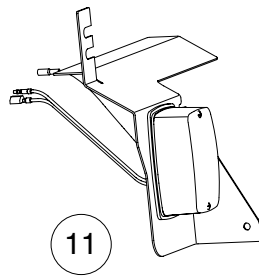

4

APM-000176-001

TAILLIGHT/BRAKE LIGHT/HORN KIT

ITEM	PART NO.	DESCRIPTION	QTY
		1 2 3 4	
1	102483201	Kit, Taillight/Brake Light/Horn (includes items 2 - 16).....	1
2	102711901	Switch, Brake Light	1
3	102529202	Cover, Steering Column	1
4	102671101	Bracket, Horn	1
5	102025801	Bolt, Torx-Head, 1/4-24 x 3/4	1
6	1014306	Washer, 1/4	2
7	1014530	Horn	1
8	7820	Washer, Internal Tooth Lock, 5/16.....	1
9	101955101	Nut, M6	1
10	102741801	Taillight Assembly (Driver-Side)	1
11	102741802	Taillight Assembly (Passenger-Side)	1
12	102025701	Screw, Tuflok.....	2
13	102686901	Wire Harness, Taillight	1
14	102615001	Clip, Conduit, 10 mm	2
15	8639	Tie, Wire.....	8
16	102680001	Horn Button with Harness	1
Accessory(ies) can be installed on the following models: Carryall 294, XRT 1500, Bobcat 2200 (s/n 235211001 & above, 235311001 & above)