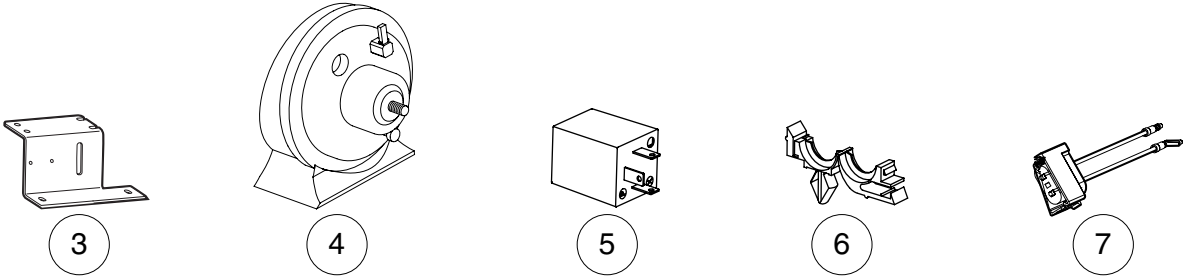

4

APM-000175-002

TAILLIGHT/BRAKE LIGHT/TURN SIGNAL/HORN KIT

ITEM	PART NO.	DESCRIPTION	QTY
		1 2 3 4	
1	103199501	*Kit, Taillight/Brake Light/Turn Signal/Horn (includes items 3 - 21).....	1
2	103199502	**Kit, Taillight/Brake Light/Turn Signal/Horn (includes items 3 - 21)	1
3	103222401	Bracket, Horn	1
4	1014530	Horn	1
5	102721601	Flasher, 12V	1
6	102615001	Clip, Conduit, 10 mm	2
7	103245001	Wire Harness, Turn Signal Jumper (for use on Carryall, XRT, HUV vehicles)..	2
8	103220101	Taillight Assembly	2
9	102711901	Switch, Brake Light	1
10	102529202	Cover, Steering Column	1
11	102894501	Light, Turn Signal, 3-inch (for use on Carryall, XRT, HUV vehicles)	2
12	102885002	Light, Turn Signal, 4-inch (for use on Bobcat 2200, 2300 vehicles).....	2
13	8639	Tie, Wire.....	11
14	102238001	Bolt, Hex-Head, #10-24	2
15	304	Bolt, Hex-Head, 1/4-20 x 1.....	5
16	101506801	Nut, Nylon Lock, 1/4-20	5
17	101955101	Nut, Hex, M6	1
18	7820	Washer, Internal Tooth Lock, 5/16.....	1
19	102710101	Switch, Turn Signal	1
20	103226801	Wire Harness, Taillight	1
21	103227101	Wire Harness, Turn Signal.....	1
* Kit can be installed on Bobcat 2300, Bobcat 2200 (s/n A59Y11001 & above, A59Z11001 & above) vehicles only. ** Kit can be installed on Carryall 295, Carryall 295 IntelliTach, XRT 1550, XRT 1550 IntelliTach, HUV 4421 vehicles only.