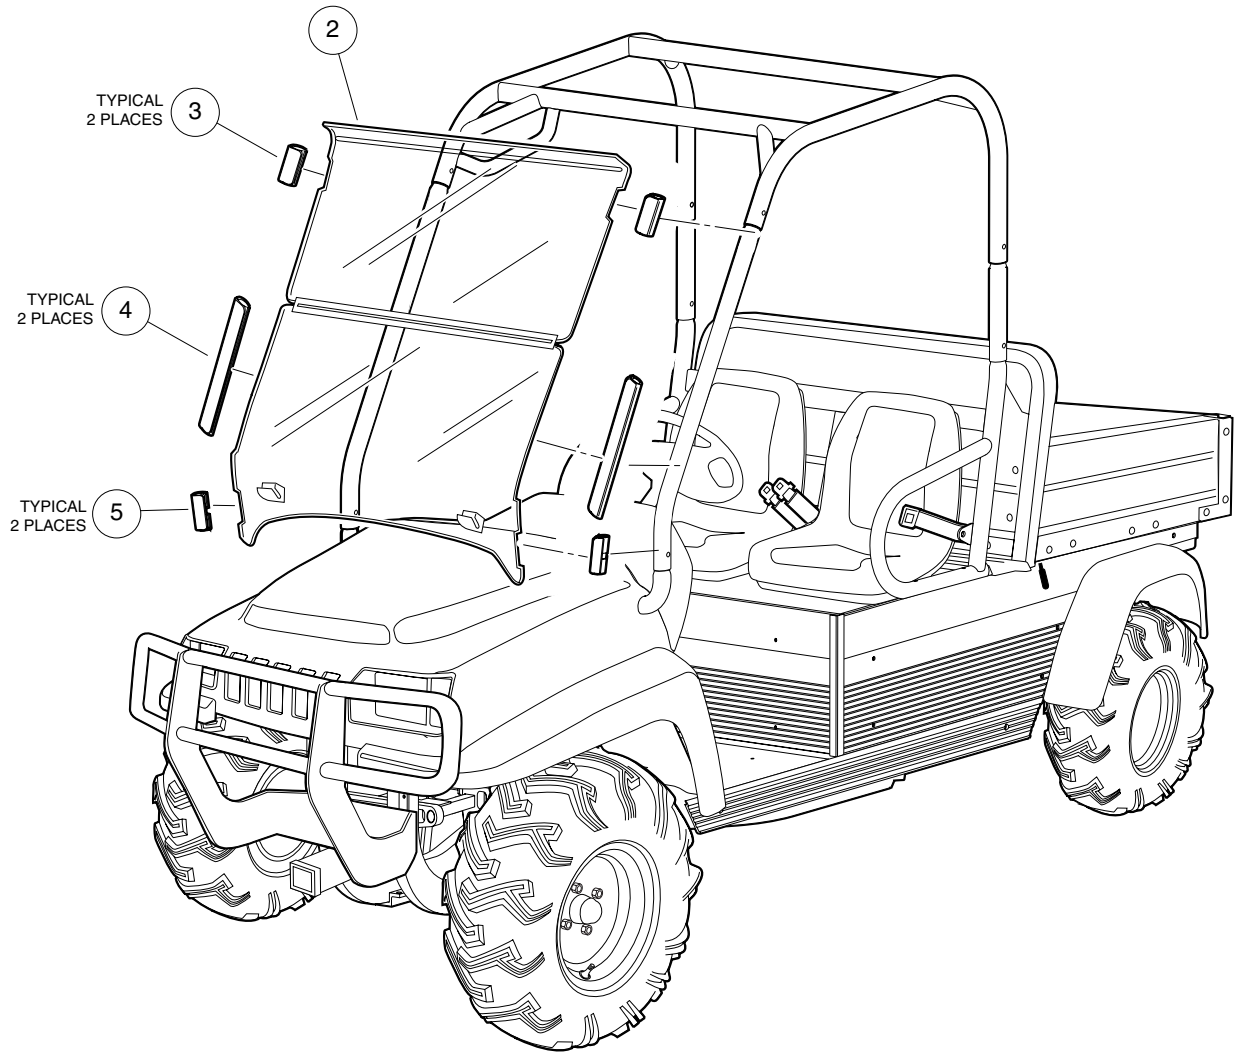

APM-000162-002

WINDSHIELD – FOLD-DOWN

2

ITEM	PART NO.	DESCRIPTION	QTY
		1 2 3 4	
1	102480701	Kit, Windshield (includes items 2 - 5)	1
2	102486301	Windshield, Fold-Down	1
3	102853404	Clip, Windshield	2
4	102853402	Clip, Windshield	2
5	102853601	Clip, Lower Windshield	2
Accessory(ies) can be installed on the following models: Carryall 294, XRT 1500, HUV 4420 Bobcat 2200 (s/n 235211001 & above, 235311001 & above)