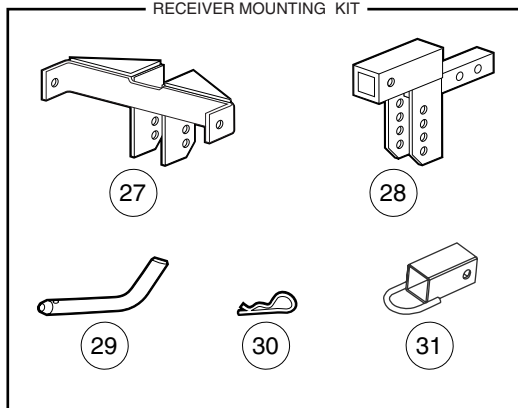

APM-000194-001

SNOW PLOW

5

ITEM	PART NO.	DESCRIPTION	QTY
		1 2 3 4	
		NOTES: This kit contains parts that are not used in AWD applications. Winch kit (CCI P/N 102483801) must be installed on AWD vehicles prior to installing this snow plow kit.	
1	AM10895	Kit, Snow Plow (includes items 2 - 34).....	1
2	AM10889	Kit, Snow Plow, 62-inch (includes items 3 - 16 and mounting hardware)	1
3	AM10998	Plate, Pivot	1
4	AM11104	Pin, Plow Mount	1
5	AM11102	Spring, Pivot	1
6	AM11110	Cap, Vinyl	2
7	AM1228901	Blade, 62-inch	1
8	AM11106	Bracket, Plow	1
9	AM11105	Lock Lever, Plow Angle	1
10	AM11103	Mount, Plow.....	1
11	AM10999	Block, Tilt.....	2
12	AM10997	Strip, Wear.....	1
13	AM11100	Skid, Blade	2
14	N/A	Plate, Support.....	1
15	AM11111	Pin, Retainer, Plow Mount	2
16	AM11101	Spring, Tilt	2
17	AM10890	Kit, Switch Plate (includes items 18 - 25).....	1
18	AM10893	Plate, Switch (includes decal)	1
19	AM10891	Switch, Toggle	1
20	AM10892	Wire Harness, Switch	1
21	101884301	Connector, Wire.....	2
22	8248	Screw, Truss Phillips-Head, 1/4-20 x 3/4.....	2
23	332	Washer, 1/4	2
24	8233	Nut, Nylon Lock, 1/4-20.....	2
25	8639	Tie, Wire	4
26	AM10888	Kit, Receiver Mounting (includes items 27 - 31 and mounting hardware)	
27	AM11112	Mount, Accessory	1
28	AM11113	Receiver, Stepped	1
29	AM11115	Pin, Hitch	2
30	AM11116	Clip, Hitch Pin.....	2
31	AM1229001	Stop, Plow Blade	1
32	AM11107	Kit, Blade Marker (includes items 33, 34, and mounting hardware)	1
33	N/A	Tube, Marker (red)	2
34	N/A	Cap, Tube.....	2
		Accessory(ies) can be installed on the following models: Carryall 294, Carryall 294 SE, Carryall 295, Carryall 295 SE, XRT 1500, XRT 1500 SE, XRT 1550, XRT 1550 SE, Bobcat 2200, HUV 4420, HUV 4421