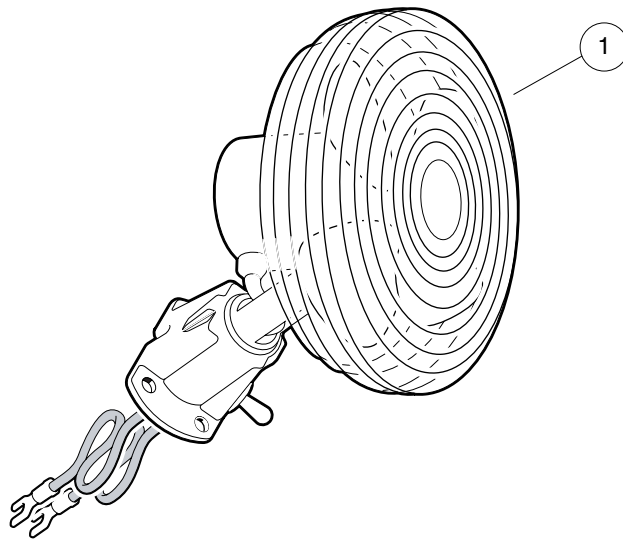

APM-000271-001

SIDE-VIEW MIRROR

3

ITEM	PART NO.	DESCRIPTION	QTY
		1 2 3 4	
1	102272601	Kit, Side-View Mirror (includes items 2 - 10)	1
2	N/A	Mirror, Side-View	2
3	N/A	Support, Mirror	2
4	N/A	Clamp.....	2
5	N/A	Bolt, Hex-Head, 5/16-18 x 3/4.....	2
6	N/A	Bolt, Hex-Head, 5/16-18 x 1-3/4	4
7	N/A	Washer, Lock, 5/16	6
8	N/A	Washer, 5/16	4
9	N/A	Spacer, Nylon, 3/4-in.....	4
10	N/A	Nut, 5/16-18	4
<p style="text-align: center;">For installation on any AWD vehicle equipped with a cab.</p>			