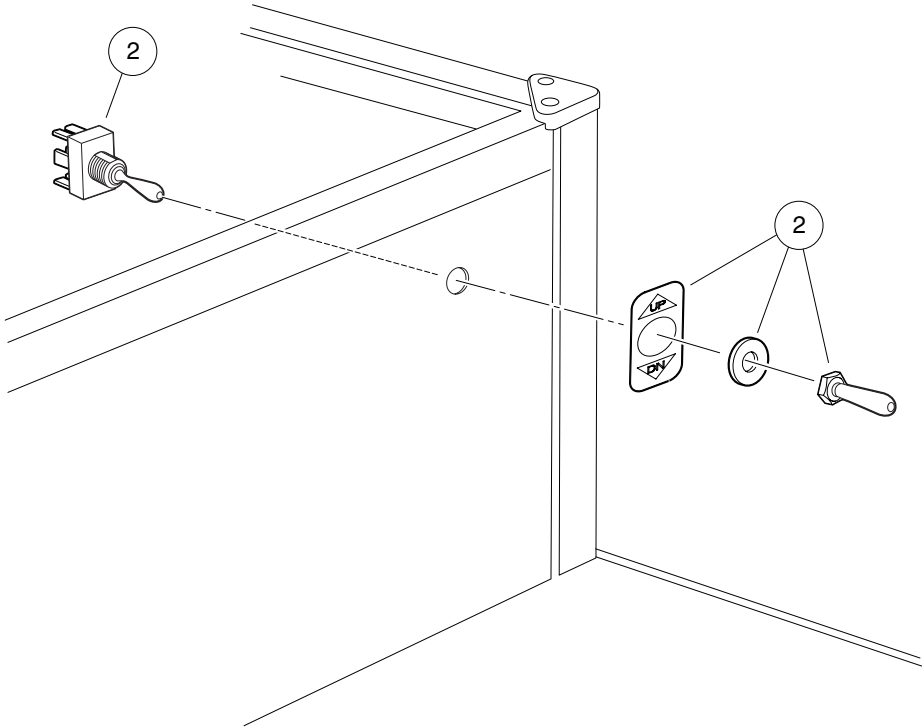

APM-000186-001

GARDEN AND GAME PLOT CULTIVATOR

ITEM	PART NO.	DESCRIPTION	QTY
		1 2 3 4	
1	AM10880	Kit, Garden and Game Plot Cultivator (includes items 2 - 4)	1
2	N/A	Switch, Toggle (includes decal, washer and rubber boot).....	1
3	N/A	Wire Harness, Cultivator (not shown)	1
4	N/A	Wire Tie (not shown)	7
Accessory(ies) can be installed on the following models: Carryall 294, XRT 1500, HUV 4420, Bobcat 2200 (s/n 235211001 & above, 235311001 & above)