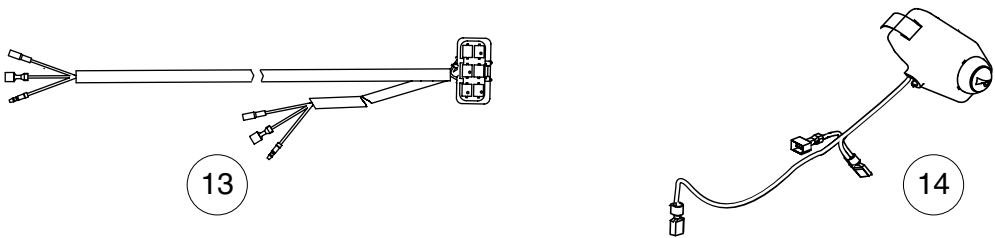

4

APM-000176-002

TAILLIGHT/BRAKE LIGHT/HORN KIT

ITEM	PART NO.	DESCRIPTION	QTY
		1 2 3 4	
1	103199401	Kit, Taillight/Brake Light/Horn (includes items 2 - 14).....	1
2	103222401	Bracket, Horn	1
3	1014530	Horn	1
4	102615001	Clip, Conduit, 10 mm	2
5	103220101	Taillight Assembly	2
6	102711901	Switch, Brake Light	1
7	102529202	Cover, Steering Column	1
8	8639	Tie, Wire.....	9
9	304	Bolt, Hex-Head, 1/4-20 x 1.....	5
10	101506801	Nut, Nylon Lock, 1/4-20	5
11	101955101	Nut, Hex, M6	1
12	7820	Washer, Internal Tooth Lock, 5/16.....	1
13	103226801	Wire Harness, Taillight	1
14	102680001	Horn Button with Harness	1
Accessory(ies) can be installed on the following models: Carryall 295, Carryall 295 IntelliTach, XRT 1550, XRT 1550 IntelliTach, HUV 4421, Bobcat 2300, Bobcat 2200 (s/n A59Y11001 & above, A59Z11001 & above)