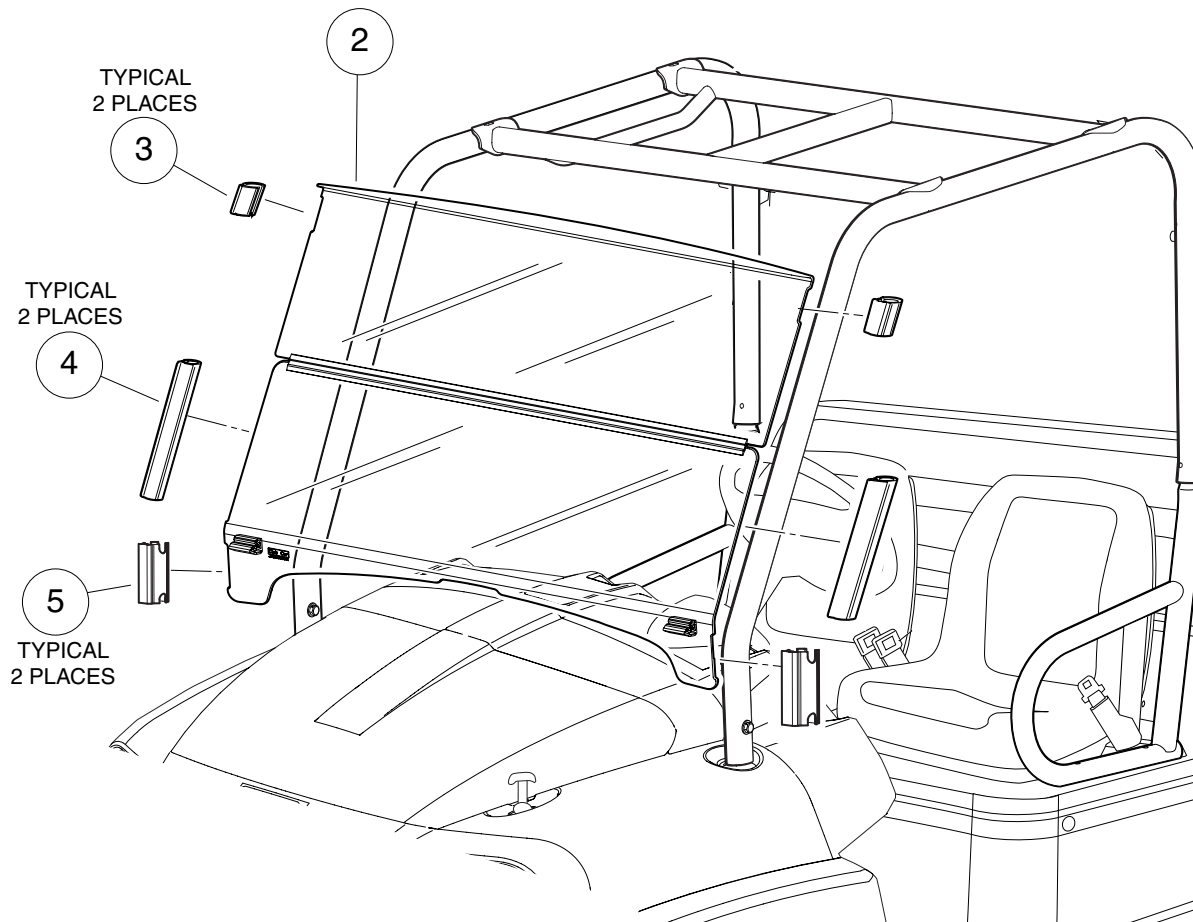

APM-000163-001

WINDSHIELD – ONE-PIECE

ITEM	PART NO.	DESCRIPTION	QTY
		1 2 3 4	
1	103174601	Kit, Windshield (includes items 2 - 4).....	1
2	103186201	Windshield	1
3	103186302	Clip, Windshield, 660 mm	2
4	103255801	Clip, Slotted Windshield, 140 mm	2
<p>Accessory(ies) can be installed on the following models: Carryall 295, Carryall 295 SE, Carryall 295 IntelliTach, XRT 1550, XRT 1550 SE, XRT 1550 IntelliTach, HUV 4421, Bobcat 2300, Bobcat 2200 (s/n A59Y11001 & above, A59Z11001 & above), Bobcat 2200 S (s/n A5A011001 & above, A5A111001 & above)</p>			