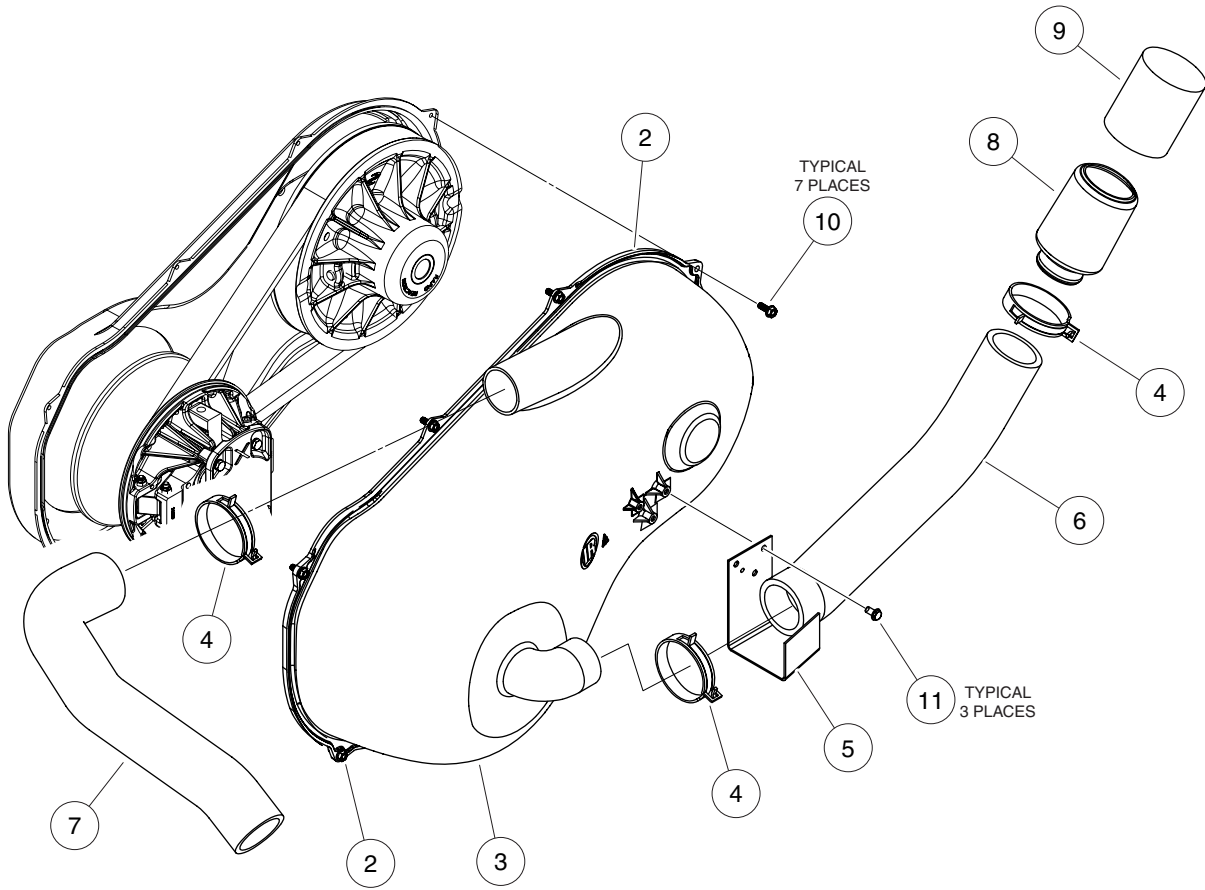

2

3

4

APM-000202-001

ENGINE BLOCK HEATER

6

ITEM	PART NO.	DESCRIPTION	QTY
		1 2 3 4	
1	AM1219601	Kit, Engine Block Heater (includes items 2 - 4).....	1
2	AM11264	Heater	1
3	AM1219501	Cord, AC	1
4	8639	Tie, Wire.....	6
<p>Accessory(ies) can be installed on the following models: DIESEL ONLY Carryall 294, Carryall 294 SE, Carryall 295, Carryall 295 SE, Carryall 295 Intellitach, XRT 1500, XRT 1500 SE, XRT 1550, XRT 1550 SE, XRT 1550 Intellitach, Bobcat 2200, Bobcat 2200 S, Bobcat 2300, HUV 4420, HUV 4421</p>			