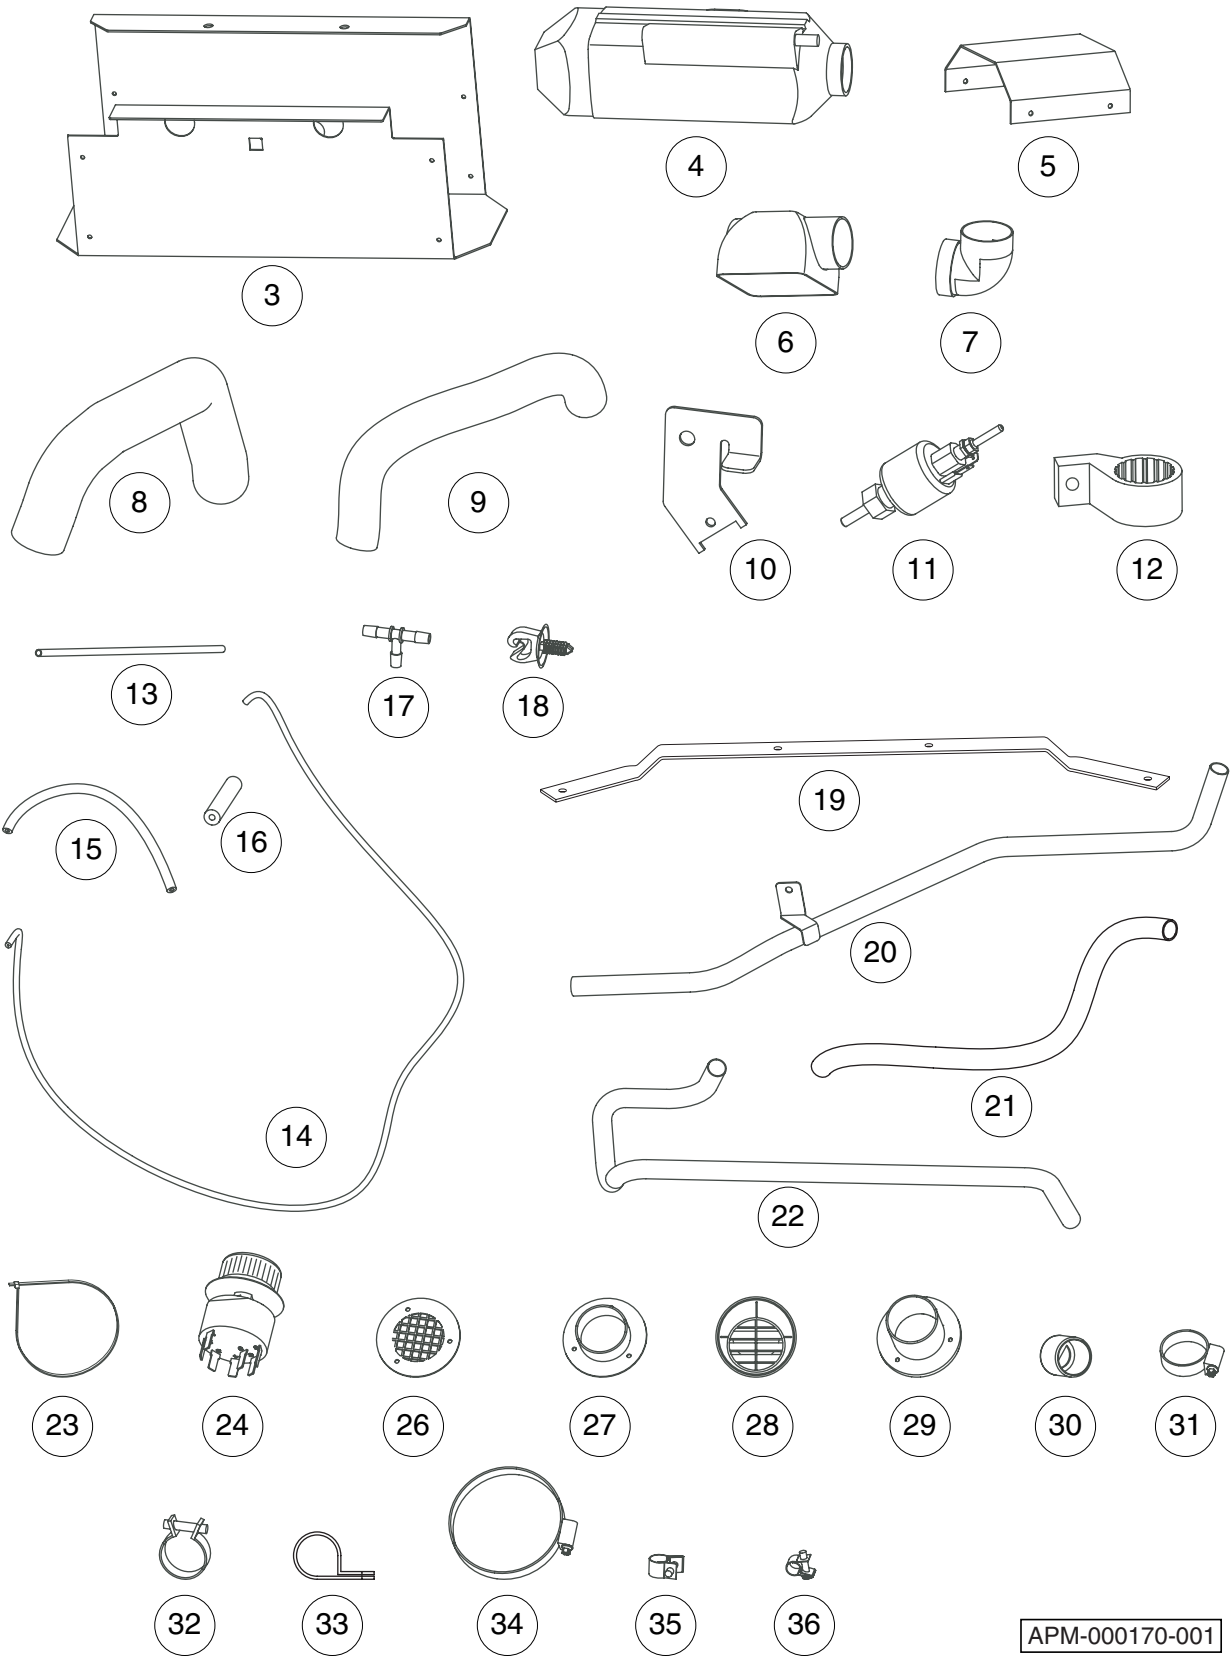

APM-000170-001

CAB HEATER – GASOLINE VEHICLES

ITEM	PART NO.	DESCRIPTION	QTY
		1 2 3 4	
1	103255501	Kit, Cab Heater (Gasoline Vehicles) (includes items 2 - 42)	1
2	102756001	Wire Harness (not shown)	1
3	102736701	Bracket, Heater Mounting	1
4	102745101	Heater, Air	1
5	102736601	End Cap, Heater	2
6	102747801	Hood, Air Outlet	1
7	102747901	Duct, 90°	1
8	102748601	Duct, Flexible, 60 x 780 mm	2
9	102754401	Duct, Flexible, 60 x 700 mm	1
10	102753501	Bracket, Fuel Pump	1
11	102745201	Pump, Fuel.....	1
12	102773301	Clamp, Fuel Pump	1
13	102753601	Pipe, Fuel Shield.....	1
14	102747001	Hose, Fuel, 1.5 I.D. x 1930 mm	1
15	102746901	Hose, Fuel, 5.0 I.D. x 300 mm	1
16	102746801	Hose, Fuel, 3.5 I.D. x 50 mm	2
17	102748001	Tee, Barbed Fuel Line.....	1
18	102475701	Clip, Brake Line.....	2
19	103293801	Mount, Splash Guard	1
20	102754601	Tubeline, Exhaust	1
21	102747101	Hose, Flexible Exhaust	1
22	102754201	Hose, Flexible Air Intake, 20 x 985 mm	1
23	8639	Tie, Wire.....	5
24	102745401	Switch, Rheostat, 12V.....	1
25	102773401	Conduit, High Temp (not shown).....	1
26	102748201	Vent, Inlet.....	1
27	102748101	Mount, Inlet	1
28	102754701	Vent, Outlet	1
29	N/A	Mount, Outlet	1
30	102754301	End Cap, Air Intake.....	1
31	102747301	Clamp, Exhaust, 26 mm.....	1
32	102747201	Clamp, Combust Air, 26 mm	1
33	102747401	Clamp, P-Clip, 25 mm.....	1
34	102748301	Clamp, Worm Gear, 60 mm	5
35	102746701	Clamp, Fuel Line, 11 mm	4
36	102746601	Clamp, Fuel Line, 9 mm.....	4
37	102628601	Screw, Torx-Head, 1/4-20 x 1 (not shown).....	2
38	1014007	Washer, Type B Flat, 1/4 (not shown).....	2
39	101835601	Nut, Lock, 1/4-20 (not shown).....	2
40	102298716	Screw, Taptite, M8 x 1.25 x 16 (not shown)	1
41	102617301	Screw, Thread Rolling, M5 x 10 (not shown)	16
42	102289001	Screw, M8 x 1.25 x 30 (not shown).....	1
Accessory(ies) can be installed on the following models: GASOLINE ONLY Carryall 294, Carryall 295, XRT 1500, XRT 1550, HUV 4420, Bobcat 2200 (s/n 235211001 & above, A59Y11001 & above)