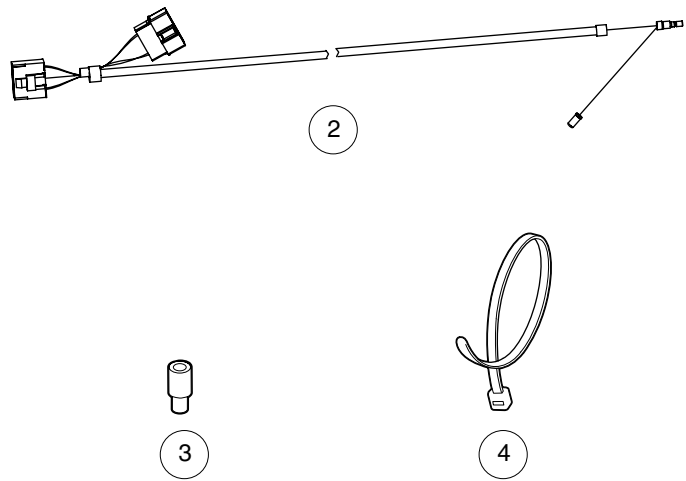

APM-000207-001

REGULATOR HARNESS KIT

7

ITEM	PART NO.	DESCRIPTION	QTY
		1 2 3 4 NOTE: This kit is intended for AWD gasoline vehicles equipped with main wire harness CCI P/N 102435301, Revisions E and F only.	
1	102873601	Kit, Regulator Harness (includes items 2 - 4)	1
2	102873301	Wire Harness, Regulator.....	1
3	1012416	Terminal, Female Bullet	2
4	8990	Tie, Wire.....	4
		Accessory(ies) can be installed on the following models: Carryall 294, XRT 1500, HUV 4420, Bobcat 2200 (s/n 235211001 & above, 235311001 & above)