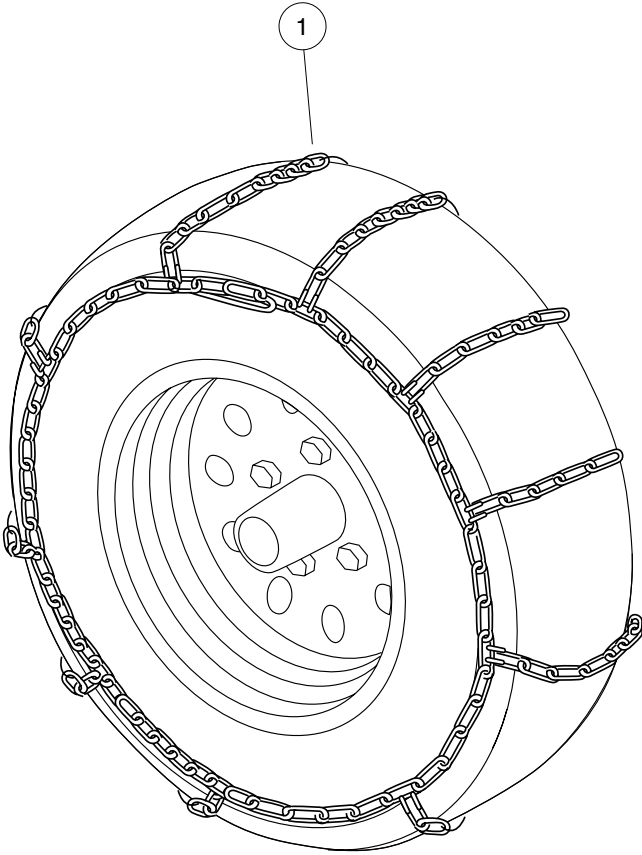

REAR DIFFERENTIAL ROCK GUARD

ITEM	PART NO.	DESCRIPTION	QTY
		1 2 3 4 NOTES: Vehicles equipped with flanged rear differential cases require: Rear Differential Guard Kit (CCI P/N 102709701) Vehicles equipped with non-flanged rear differential cases require: Rear Differential Guard Kit (CCI P/N 102709701) Rear Differential Guard Adapter Kit (CCI P/N 102758601)	
1	102709701	Kit, Rear Differential Guard (includes items 2 - 5).....	1
2	102709501	Guard, Rear Differential Rock.....	1
3	102490201	Bolt (with Loctite), Hex-Head, M8 x 1.25 x 25.....	4
4	96741038	Washer, M8.....	4
5	102298401	Nut, Lock, M8.....	4
6	102758601	Kit, Rear Differential Guard Adapter (7 - 10).....	1
7	102758401	Bracket, Rock Guard Adapter.....	2
8	102758801	U-Bolt, 5/16-18.....	2
9	102772201	Washer, Type A Flat, 5/16.....	4
10	102292501	Nut, Nylon Lock, 5/16-18.....	4
		Accessory(ies) can be installed on the following models: Carryall 294, XRT 1500, HUV 4420, HUV 4420D, Bobcat 2200 (s/n 235211001 & above, 235311001 & above)	

APM-000193-001