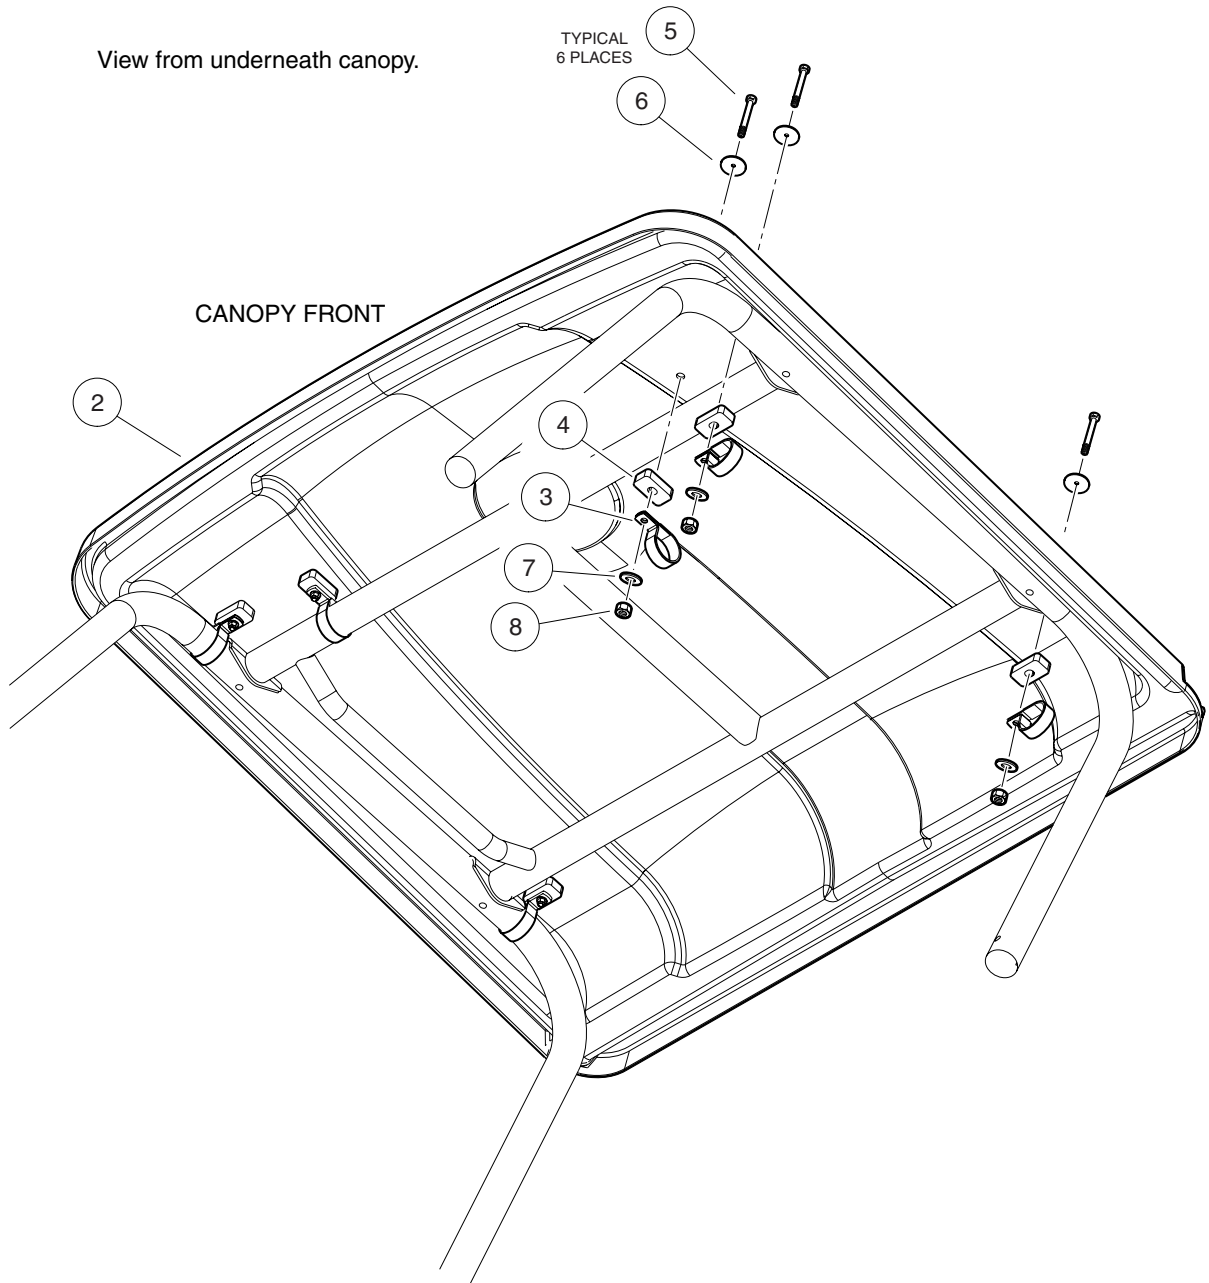

CANOPIES, WINDSHIELDS AND ENCLOSURES

APM-000159-001

CANOPY

2

ITEM	PART NO.	DESCRIPTION	QTY
		1 2 3 4	
1	AM1213401	Kit, Canopy (includes items 2 - 9)	1
2	AM1213301	Canopy, Black Plastic	1
3	102410602	P-Clamp, Insulated, 1-3/4	6
4	AM1214401	Spacer, 5/8	4
5	102343601	Bolt, Hex-Head, 1/4-20 x 1-3/4	4
6	AM1215001	Bolt, Hex-Head, 1/4-20 x 1	2
7	1011964	Washer, 1/4	6
8	AM1219801	Washer, Rubber, 1/4 x 1-1/2	6
9	1015068	Nut, Nylon Lock, 1/4-20	6
<p>Accessory(ies) can be installed on the following models: Carryall 294, XRT 1500, HUV 4420 Bobcat 2200 (s/n 235211001 & above, 235311001 & above)</p>			