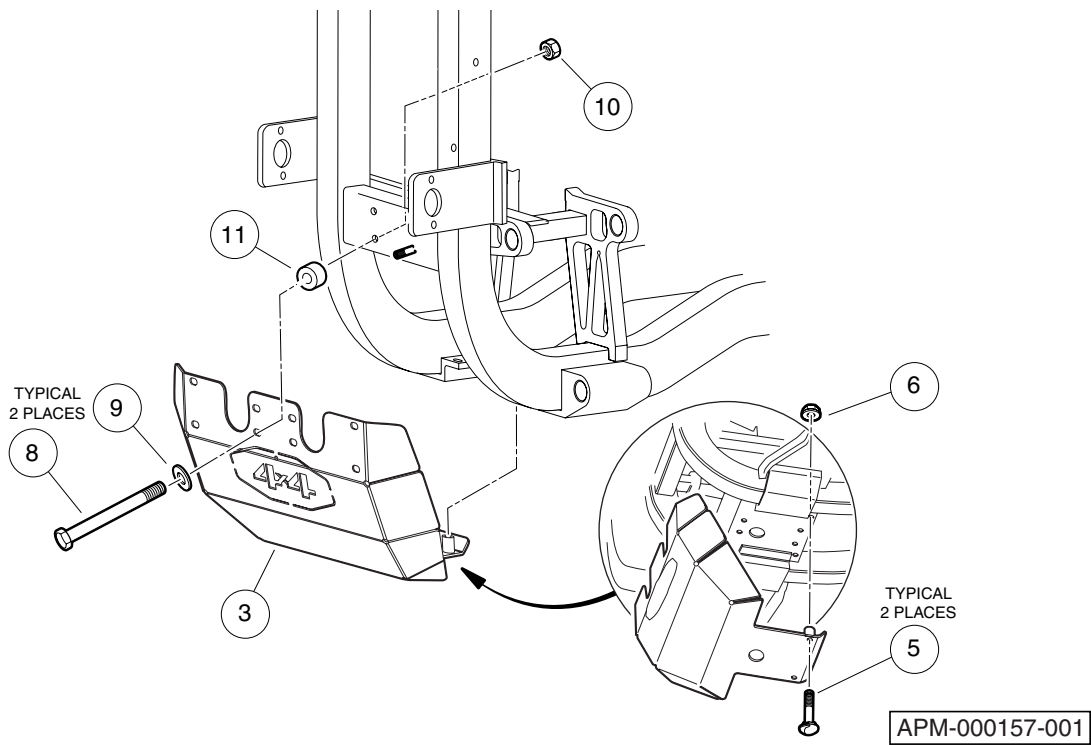

MODEL YEAR 2006 AND EARLIER CONFIGURATION

APM-000157-001

SKID PLATE – FRONT

1

ITEM	PART NO.	DESCRIPTION	QTY
		1 2 3 4	
1	AM1211001	*Kit, Front Skid Plate (includes items 3 - 6)	1
2	AM1211002	**Kit, Front Skid Plate (includes items 3 - 11)	1
3	AM1210001	Plate, Front Skid	1
4	AM1215701	Kit, Hardware (includes items 5 - 6).....	1
5	AM1210801	Bolt, Hex-Head, M10 x 1.5 x 55	2
6	102670701	Nut, Flanged Nylon Lock, M10 x 1.5	2
7	AM1215801	Kit, Hardware (includes items 8 - 11)	1
8	102719301	Bolt, Hex-Head, M10 x 1.5 x 90	2
9	102718101	Washer, M10	2
10	102670701	Nut, Flanged Nylon Lock, M10 x 1.5	2
11	AM1211401	Spacer, 17mm	2
12	103310601	***Kit, Front Skid Plate (includes items 4 - 11 and 13)	1
13	103309701	Plate, Front Skid (no 4x4 logo)	1
*Kit can be installed on model year 2005 and earlier vehicles only: Carryall 294, Carryall 294 SE, XRT 1500, XRT 1500 SE, HUV 4420, Bobcat 2200 (s/n 235211001 & above, 235311001 & above). **Kit can be installed on the following vehicles only: Carryall 295, Carryall 295 SE, XRT 1550, XRT 1550 SE, Bobcat 2200 (s/n A59Y11001 & above, A59Z11001 & above), Bobcat 2200 S (s/n A5A011001 & above, A5A111001 & above). *** Kit can be installed on HUV 4421.