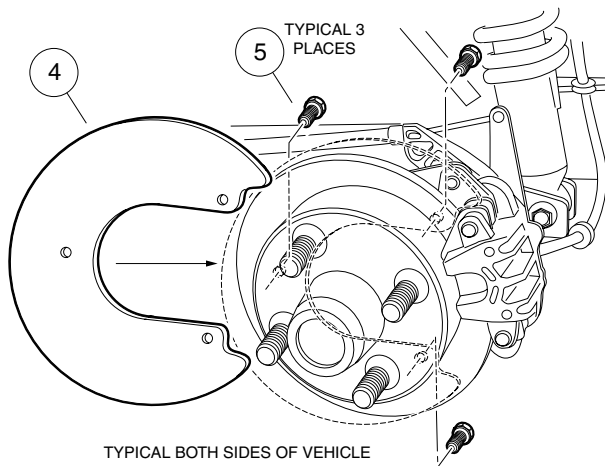

REAR DRIVER SIDE

TYPICAL BOTH SIDES OF VEHICLE

APM-000191-002