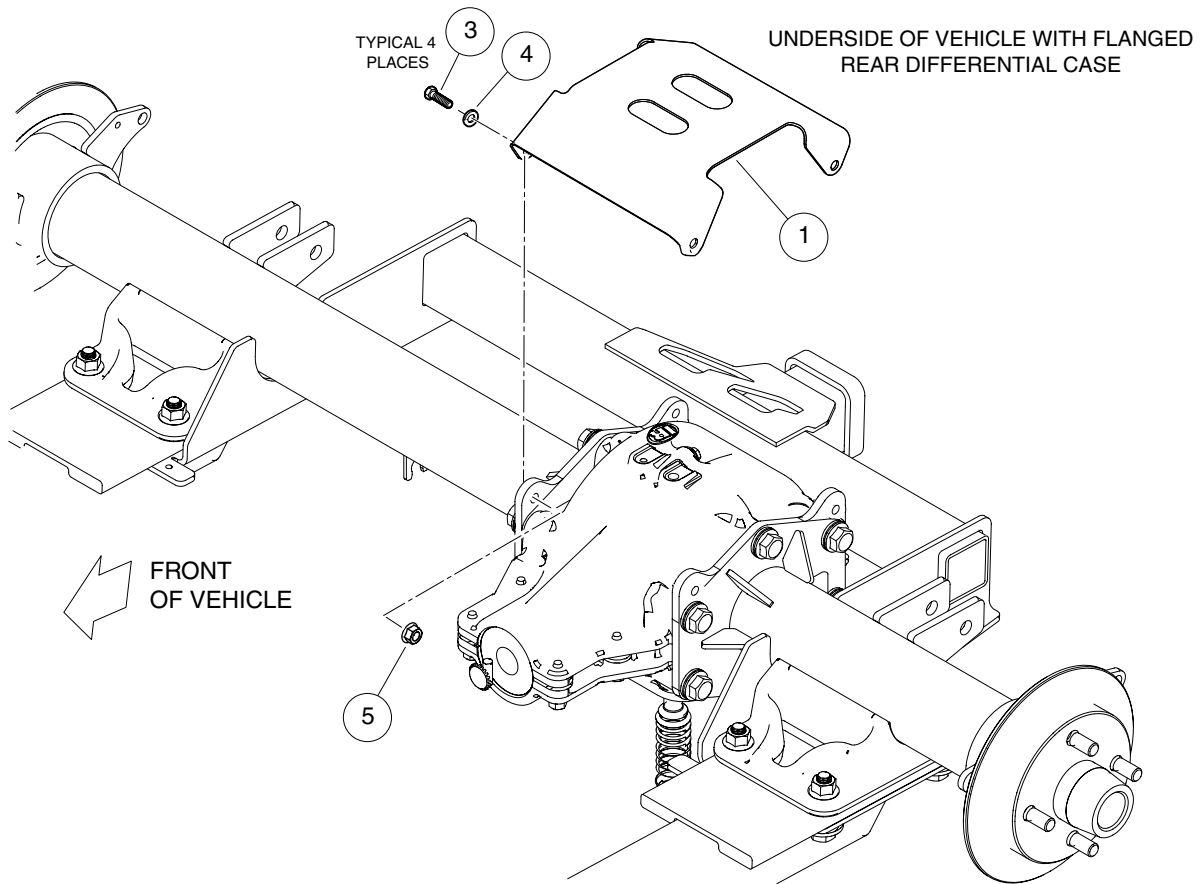

APM-000192-001

REAR DIFFERENTIAL ROCK GUARD

ITEM	PART NO.	DESCRIPTION	QTY
		1 2 3 4 NOTES: Vehicles equipped with flanged rear differential cases require: Rear Differential Guard Kit (CCI P/N 102709701) Vehicles equipped with non-flanged rear differential cases require: Rear Differential Guard Kit (CCI P/N 102709701) Rear Differential Guard Adapter Kit (CCI P/N 102758601)	
1	102709701	Kit, Rear Differential Guard (includes items 2 - 5).....	1
2	102709501	Guard, Rear Differential Rock.....	1
3	102490201	Bolt (with Loctite), Hex-Head, M8 x 1.25 x 25.....	4
4	96741038	Washer, M8.....	4
5	102298401	Nut, Lock, M8.....	4
6	102758601	Kit, Rear Differential Guard Adapter (7 - 10).....	1
7	102758401	Bracket, Rock Guard Adapter.....	2
8	102758801	U-Bolt, 5/16-18.....	2
9	102772201	Washer, Type A Flat, 5/16.....	4
10	102292501	Nut, Nylon Lock, 5/16-18.....	4
		Accessory(ies) can be installed on the following models: Carryall 294, XRT 1500, HUV 4420, HUV 4420D, Bobcat 2200 (s/n 235211001 & above, 235311001 & above)