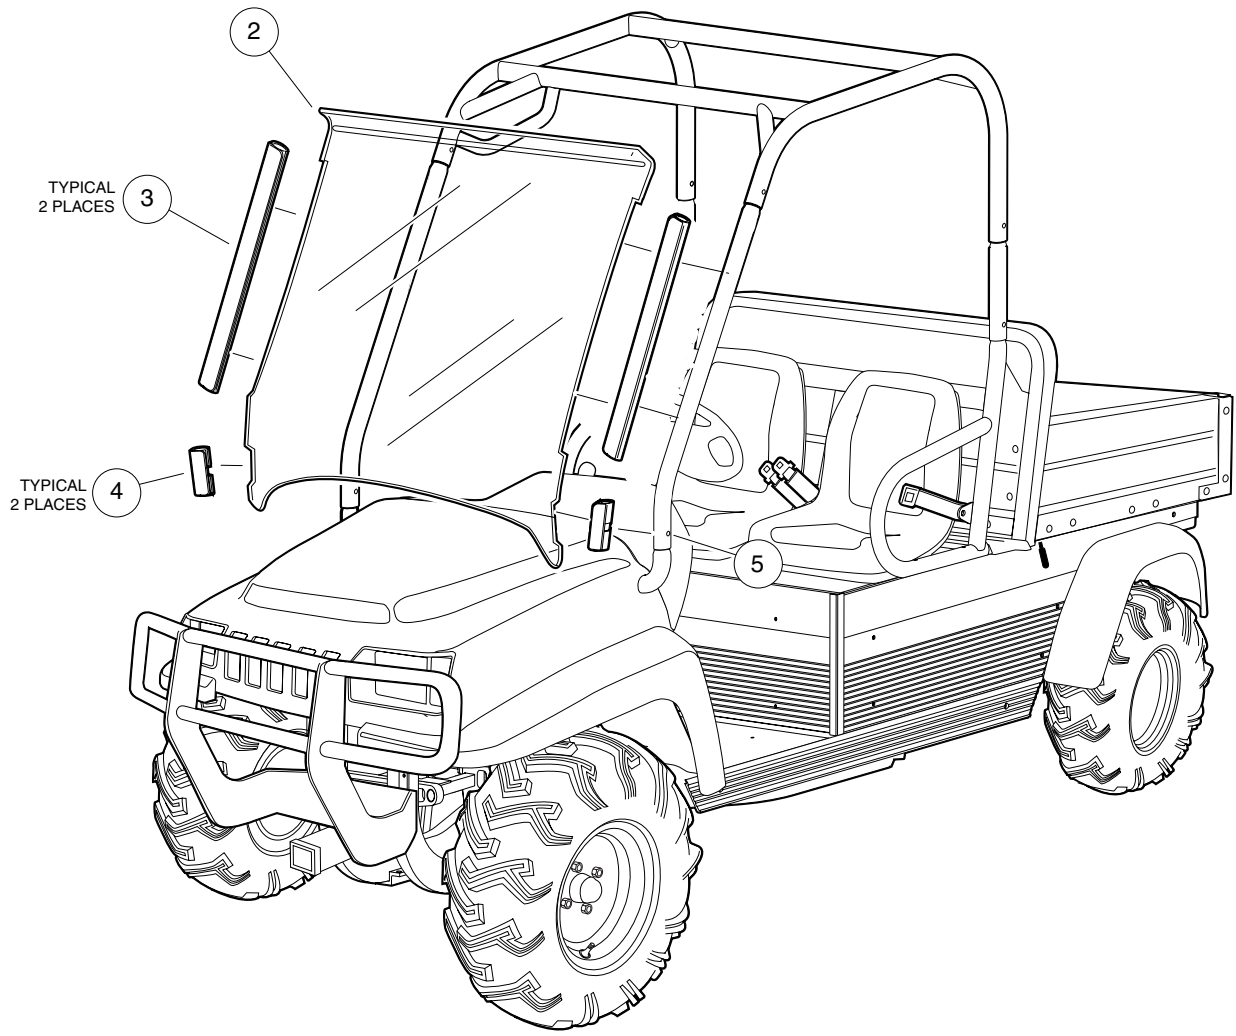

APM-000162-001

WINDSHIELD – ONE-PIECE

2

ITEM	PART NO.	DESCRIPTION	QTY
		1 2 3 4	
1	102481601	Kit, Windshield (includes 2 - 4)	1
2	102487001	Windshield	1
3	102853403	Clip, Windshield	2
4	102853601	Clip, Lower Windshield	2
Accessory(ies) can be installed on the following models: Carryall 294, XRT 1500, HUV 4420 Bobcat 2200 (s/n 235211001 & above, 235311001 & above)