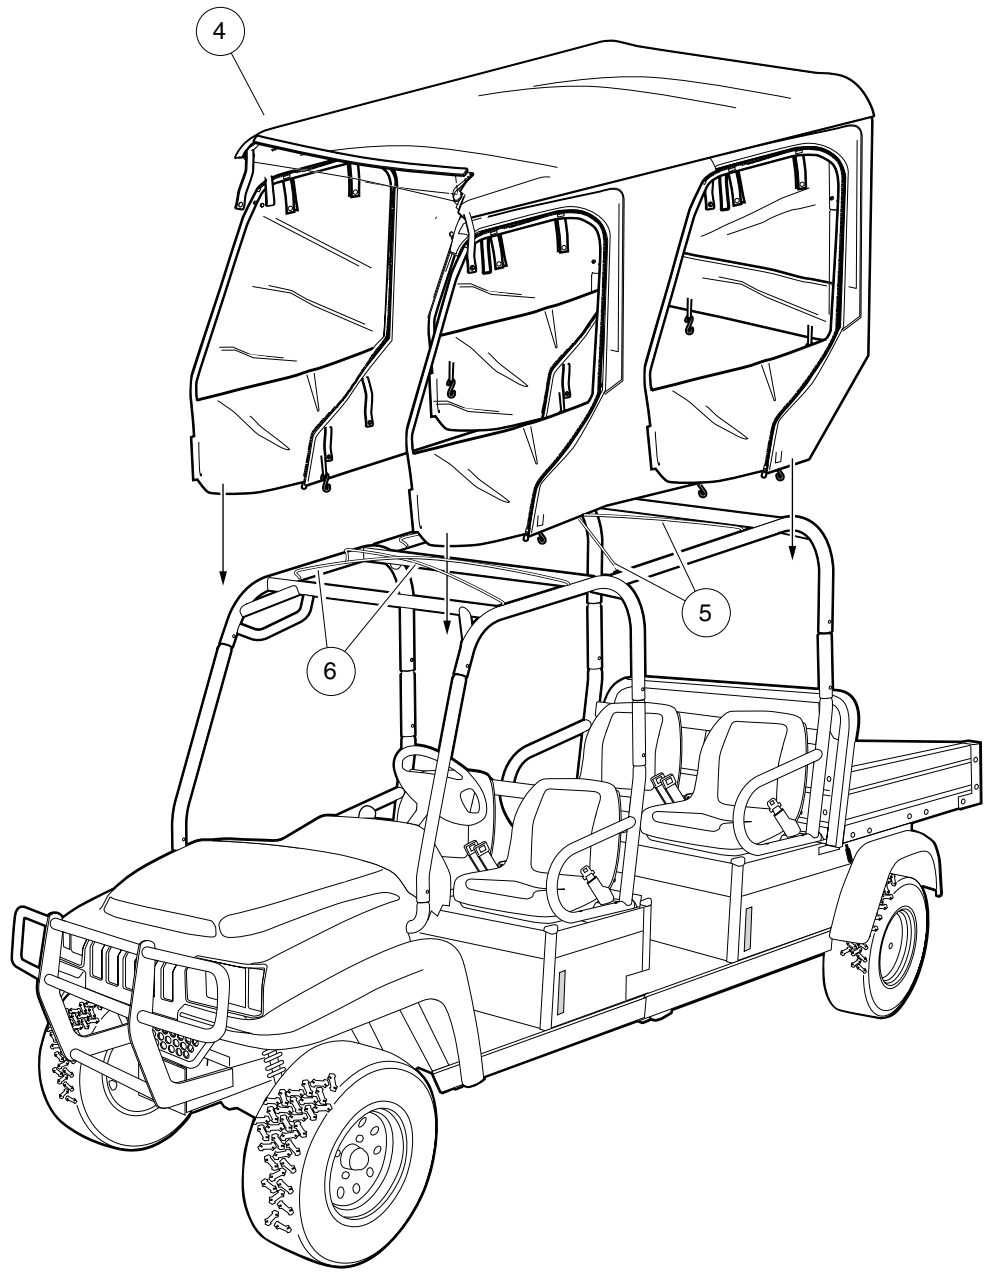

APM-000165-001

ENCLOSURES

ITEM	PART NO.	DESCRIPTION	QTY
		1 2 3 4 NOTE: Enclosures can only be installed on vehicles equipped with a canopy or FOPS.	
1	102484201	*Kit, Enclosure, 3-Side Vinyl – 2-Passenger (includes items 3 and 6 - 10).....	1
2	102892001	*Kit, Enclosure, 3-Side Vinyl – 4-Passenger (includes items 4 - 10).....	1
3	N/A	Enclosure – 2-Passenger (not shown).....	1
4	102892101	Enclosure – 4-Passenger.....	1
5	102702503	Support, Rear Prop Rod	2
6	102702501	Support, Front Prop Rod.....	2
7	102702502	Support, Rear Prop Rod (not shown).....	1
8	N/A	Strip, Velcro (not shown)	1
9	N/A	Sleeve, Vinyl (not shown)	2
10	N/A	Strip, Velcro (not shown)	4
11	AM1223001	**Kit, Enclosure, 3-Side Black Vinyl – 2-Passenger (not shown)	1
12	AM1223101	**Kit, Enclosure, 3-Side Black Vinyl – 4-Passenger (not shown)	1
13	AM1227301	**Kit, Enclosure, 3-Side Gray Vinyl – 2-Passenger (not shown).....	1
14	AM1227401	**Kit, Enclosure, 3-Side Gray Vinyl – 2-Passenger (not shown).....	1
		*Kit can be installed on Carryall 294, Carryall 294 SE, XRT 1500, XRT 1500 SE, HUV 4420, Bobcat 2200 (s/n 235211001 & above, 235311001 & above) vehicles only. ** Kit can be installed on Carryall 295, Carryall 295 SE, XRT1550, XRT 1550 SE, HUV 4421, Bobcat 2200 (s/n A59Y11001 & above, A59Z11001 & above), Bobcat 2200 S (s/n A5A011001 & above, A5A111001 & above) vehicles only.