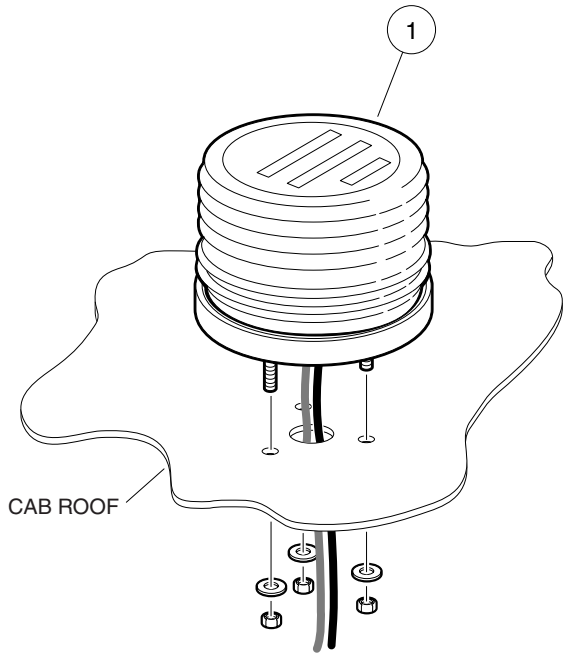

3

 **WARNING**
CAN CAUSE SEVERE BURNS
Hot Surface

APM-000173-002

CAB HEATER – DIESEL VEHICLES

ITEM	PART NO.	DESCRIPTION	QTY
		1 2 3 4	
1	103175401	Kit, Cab Heater (includes items 2 - 37)	1
2	102732801	Knob, Fan Control.....	1
3	102732901	Switch, Fan	1
4	102733001	Decal, Fan Switch	1
5	102733101	Tee-Fitting, Dual, 5/8-in.....	1
6	102411205	Clamp, Hose, 22 mm	4
7	102847901	Tubeline, Heater.....	1
8	102735501	Adapter, Flare	1
9	102420201	Relay	1
10	103201001	Duct, Flex Air, 2-in.....	2
11	103200901	Outlet, Vent (with Fastener)	2
12	103317901	Bushing, Hex Pipe	2
13	103318001	Nipple, Reducing, 1/2 x 3/8-in.....	1
14	103306101	Tee, 1/2-in. Street.....	1
15	1015068	Nut, Lock, 1/4-20.....	6
16	1015521	Bolt, Hex-Head, 1/4-20 x 7/8.....	6
17	1016967	Screw, Tuflok.....	4
18	1016092	Screw, Phillips-Head, #8-32.....	4
19	102633401	Gasket, Thermostat	1
20	102848801	Hose, Coolant, 2190 mm	1
21	103263401	Hose, Coolant, 430 mm	1
22	103263501	Hose, Coolant, 700 mm	1
23	103344701	Bracket, Heater Support	1
24	103200801	Heater, Hydronic	1
25	103344601	Bracket, Valve Support	1
26	103264001	Valve, Heater	1
27	103313901	Wire Harness, Heater	1
28	1013061	Nut, Nylon Lock, 10-32	1
29	1017082	Screw, 10-32 x 3/4	1
30	102025401	Tie, Wire.....	5
31	8639	Tie, Wire.....	7
32	102755801	Wire Harness, Temp Sensor	1
33	103314101	Fuse	1
34	103305501	V-Belt, Alternator.....	1
35	103291401	Cover, Heater	1
36	102448001	Rivet, Drive	1
37	102458901	Decal, Hot Surface Warning.....	1
Accessory(ies) can be installed on the following models: DIESEL ONLY Carryall 295, Carryall 295 IntelliTach, XRT 1550, XRT 1550 IntelliTach, HUV 4421 D, Bobcat 2300, Bobcat 2200 (s/n A59Z11001 & above)			