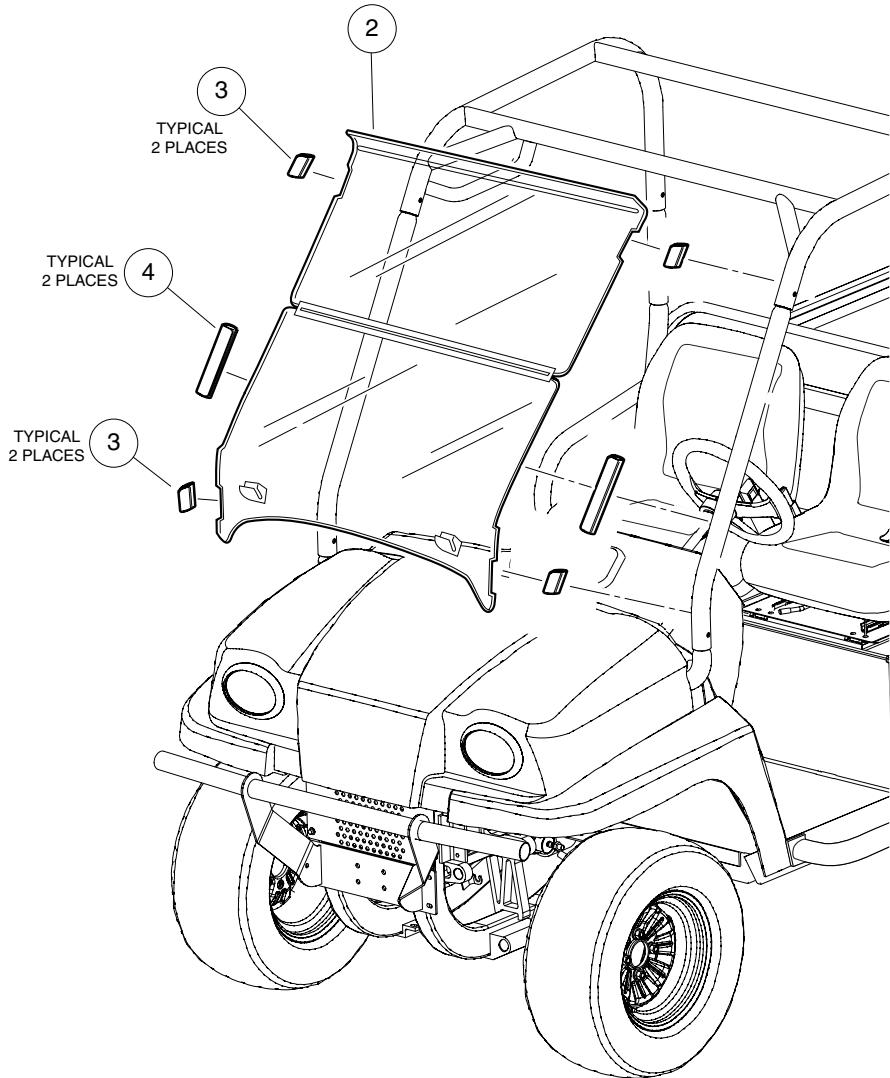

APM-000164-002

WINDSHIELD – FOLD-DOWN

2

ITEM	PART NO.	DESCRIPTION	QTY
		1 2 3 4	
1	102840701	Kit, Windshield (includes items 2 - 4)	1
2	102840601	Windshield, Fold-Down	1
3	102488304	Clip, Windshield	2
4	102488302	Clip, Windshield	2
Accessory(ies) can be installed on the following models: HUV 4420, HUV 4420 D