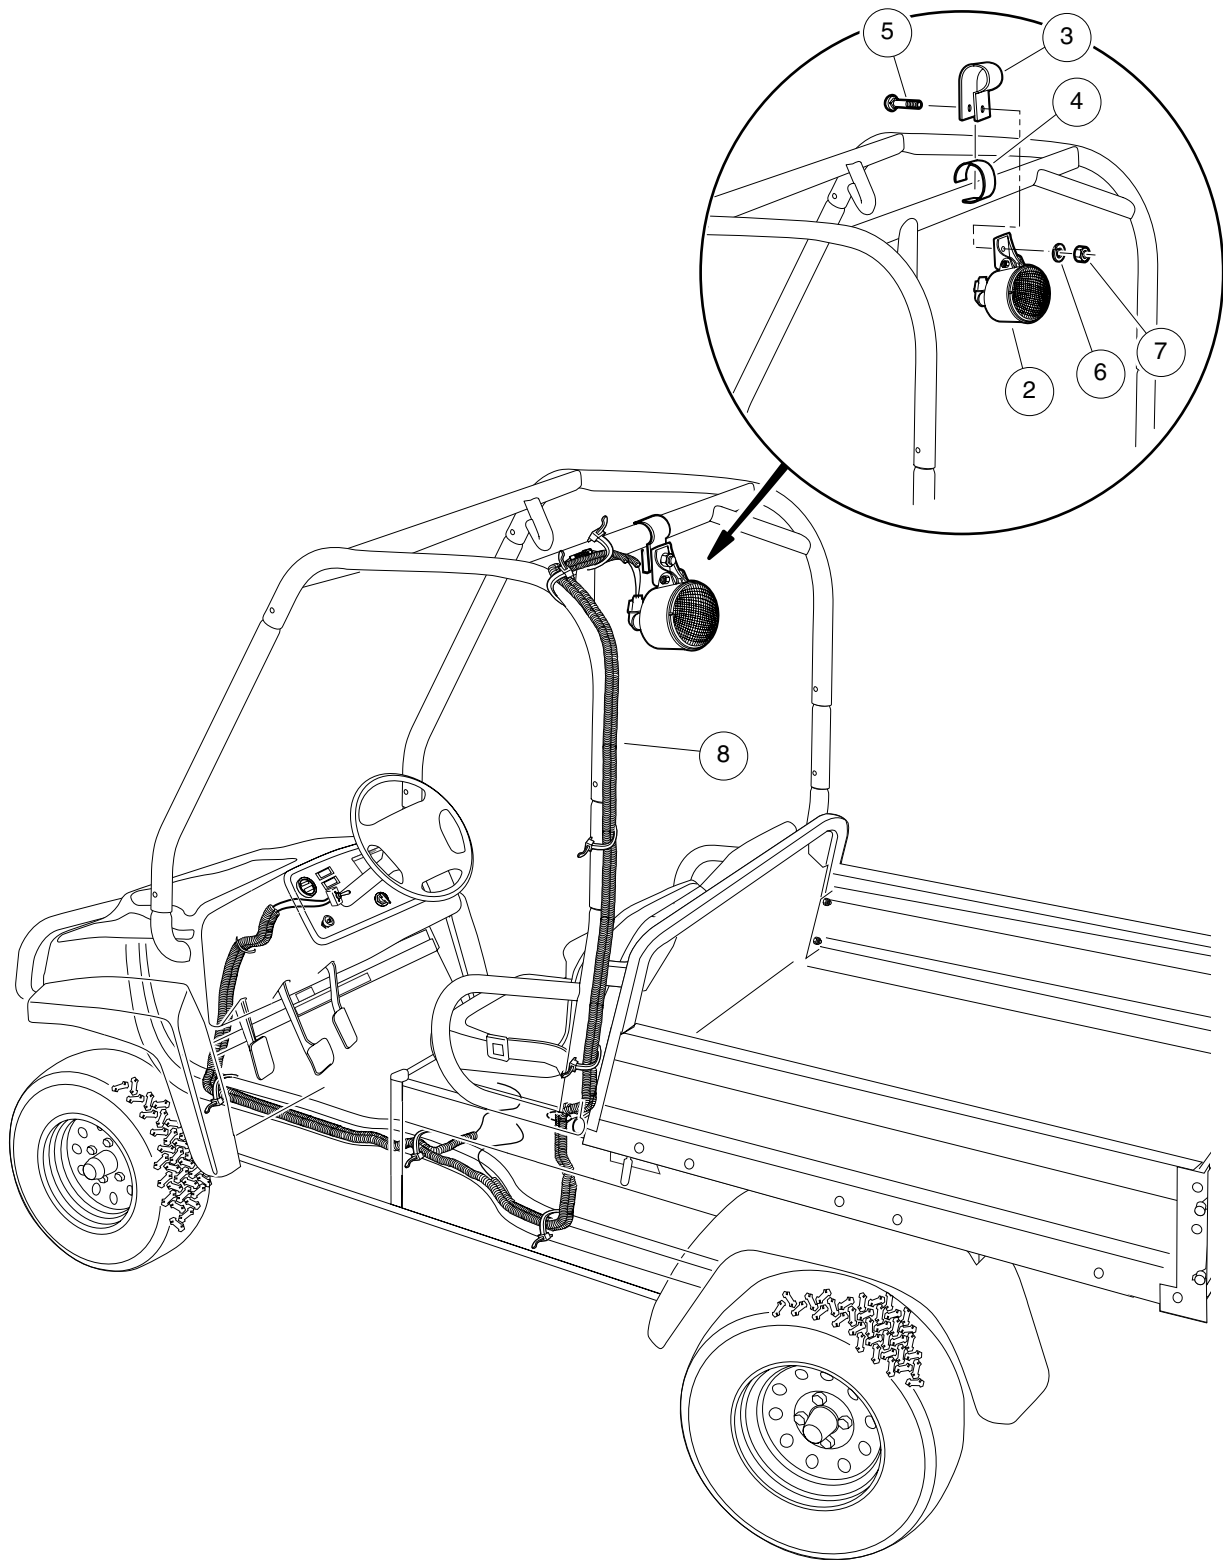

APM-000179-001

REAR-FACING 12-VOLT LIGHTS

ITEM	PART NO.	DESCRIPTION	QTY
		1 2 3 4	
1	AM10685	Kit, Rear-Facing 12-Volt Light (includes items 2 - 10).....	1
2	N/A	Light, Flood	1
3	102410602	Clamp, Insulated	1
4	N/A	Gasket, Foam	1
5	N/A	Bolt, Carriage	1
6	N/A	Washer, Lock	1
7	N/A	Nut, Hex	1
8	N/A	Wire Harness, Rear-Facing 12V Light	1
9	N/A	Terminal, Ring (not shown)	2
10	N/A	Terminal, Female Quick Disconnect (not shown).....	2
Accessory(ies) can be installed on the following models: Carryall 294, Carryall 295, XRT 1500, XRT 1550, Bobcat 2200, HUV 4420, HUV 4421