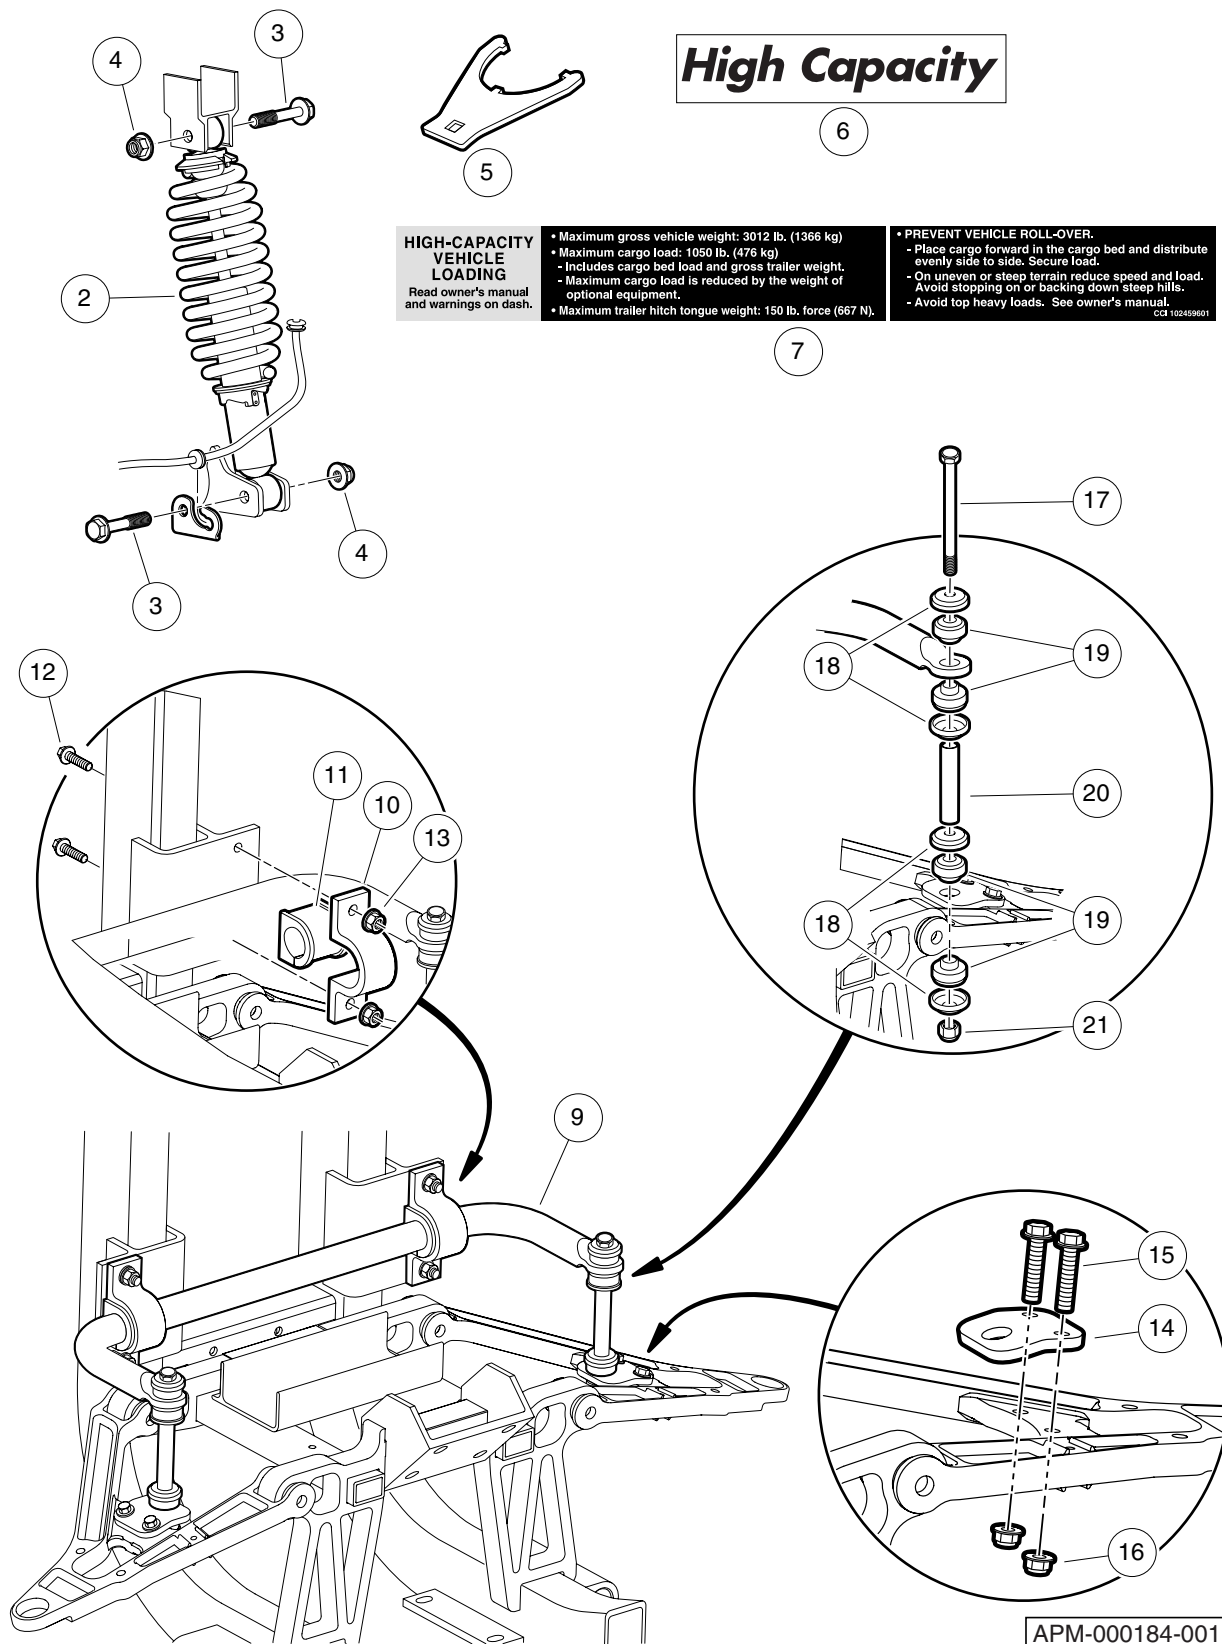

HIGH-CAPACITY SUSPENSION KIT

ITEM	PART NO.	DESCRIPTION	QTY
		1 2 3 4	
1	102618903	Kit, High-Capacity Suspension (includes items 2 - 21)	1
2	102365602	Shock Absorber, Rear Heavy-Duty	2
3	102616301	Bolt, Flange-Head, M12 x 1.75 x 70	4
4	102620501	Nut, Flange Nylon Lock, M12 x 1.75.....	4
5	102330901	Wrench, Spanner	1
6	102673301	Decal, High Capacity	2
7	102459601	Decal, Vehicle Load High-Capacity.....	1
8	102468802	Kit, Anti-Sway Bar (includes items 9 - 21).....	1
9	102464601	Bar, Anti-Sway.....	1
10	102495001	Bracket, Anti-Sway Bar	2
11	102446601	Bushing, Anti-Sway Bar.....	2
12	102298130	Bolt, Flange-Head, M8 x 30.....	4
13	102298401	Nut, Lock, M8	4
14	102477201	Mount, Link.....	2
15	102298240	Bolt, Flange-Head, M8 x 40.....	4
16	102618601	Nut, Flange Lock, M8	4
17	1016183	Bolt, Hex-Head, 3/8-16 x 7	2
18	102470601	Washer, Cup.....	8
19	102470101	Bushing, Link.....	8
20	102470501	Sleeve, Link.....	2
21	8754	Nut, Lock, 3/8-16.....	2
Accessory(ies) can be installed on the following models: Carryall 294, XRT 1500, Bobcat 2200 (s/n 235211001 & above, 235311001 & above)