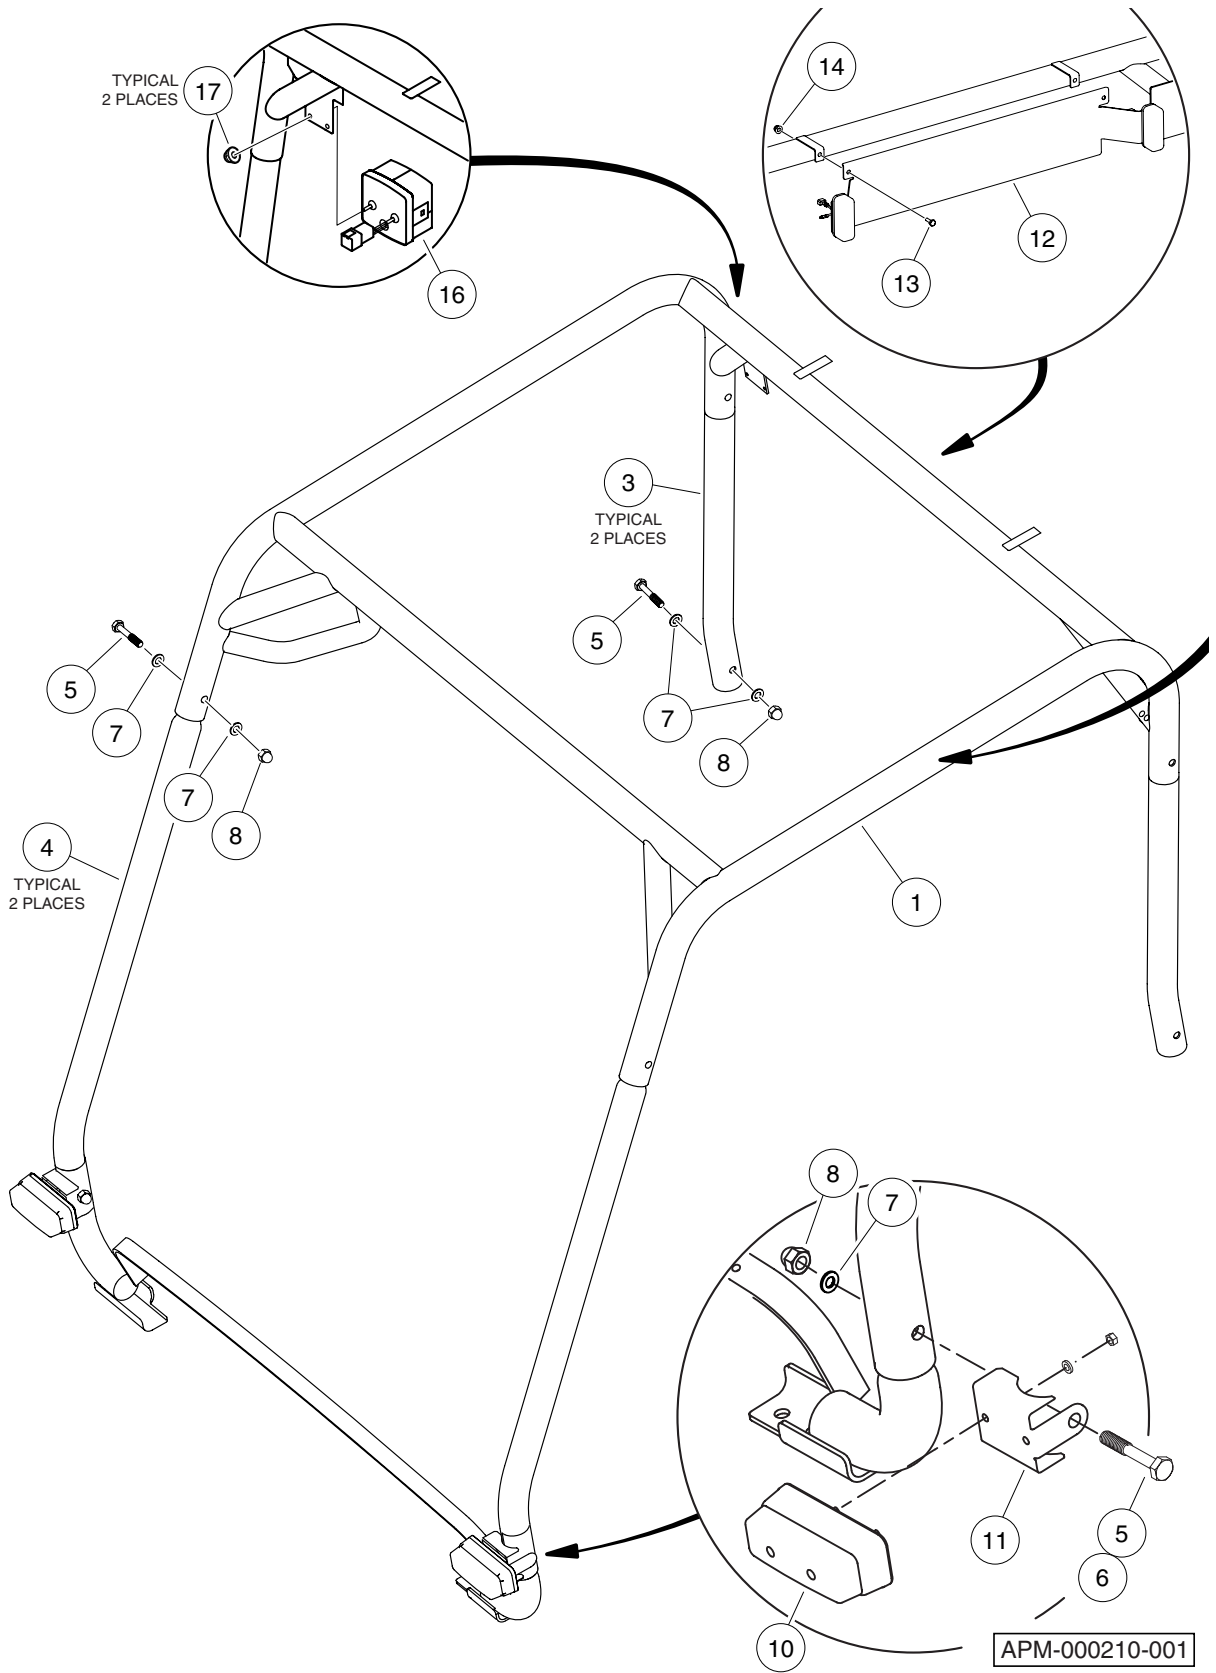

HOMOLOGATION KIT

7

ITEM	PART NO.	DESCRIPTION	QTY
		1 2 3 4	
1	102715201	ROPS Top, Homologated.....	1
2	102739401	Kit, Homologated ROPS (includes items 3 - 8).....	1
3	102715401	Tube, Rear Support, ROPS	2
4	102419901	Tube, Front Support, ROPS.....	2
5	102718001	Bolt, Hex-Head, M10 x 55.....	7
6	102739501	Bolt, Hex-Head, M10 x 60.....	1
7	102718101	Washer, M10.....	13
8	102718201	Nut, Hex Cap, M10	8
9	102833901	Kit, Lighting (includes items 10 - 19).....	1
10	102709001	Light, Front Flasher.....	2
11	102721801	Bracker, Front Flasher Light.....	2
12	102710701	Numberplate	1
13	102490301	Bolt, Loctite, M6 x 1.0 x 16.....	2
14	102621501	Nut, Nylon Flange, M6 x 1.0	2
15	102709101	Light, Signal, Rear Driver-Side (not shown).....	1
16	102709102	Light, Signal, Rear Passenger-Side.....	1
17	102720301	Nut, Flange Lock, M5 x 0.8.....	4
18	8990	Tie, Wire (not shown).....	7
19	102679501	Reflector, Red (not shown)	4
Accessory(ies) can be installed on the following models: Carryall 294, Bobcat 2200 (s/n 235211001 & above, 235311001 & above)