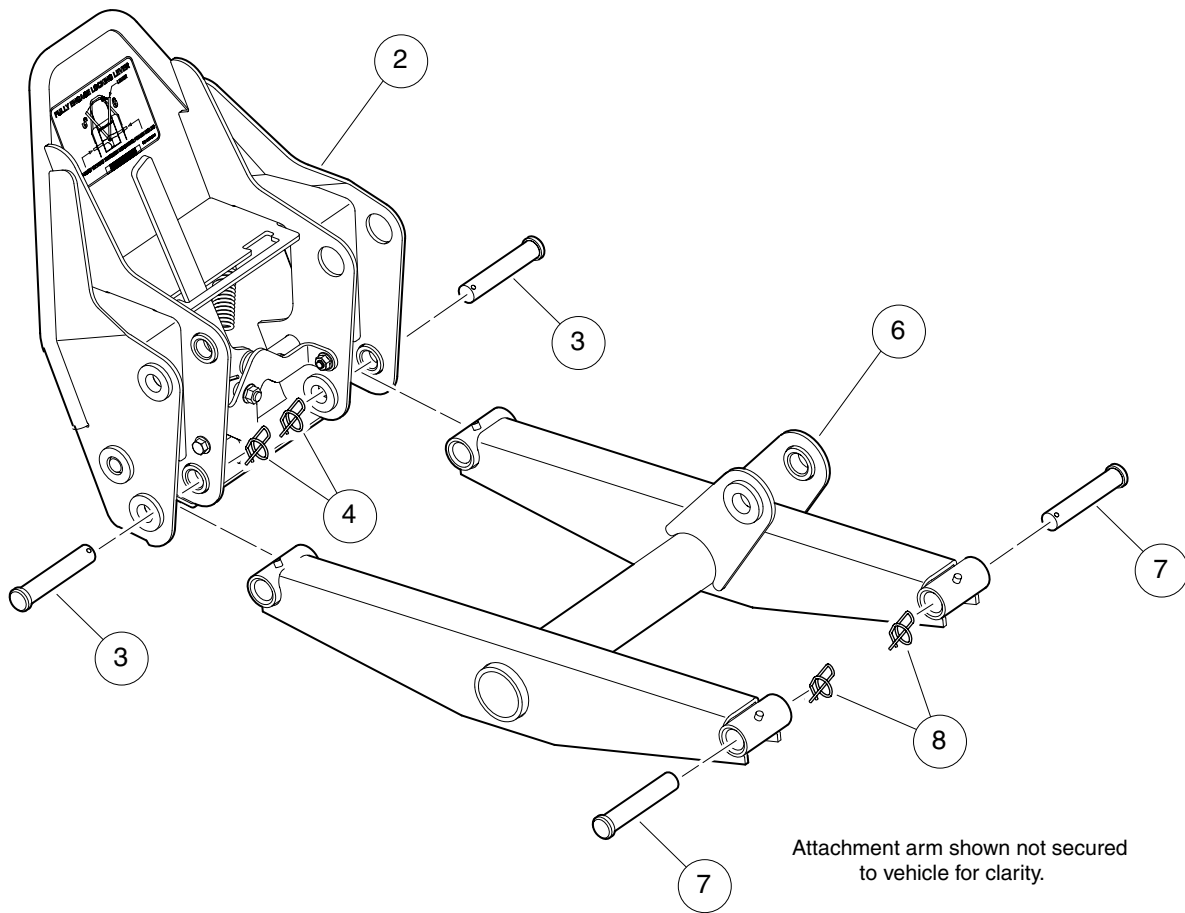

AUXILIARY HYDRAULIC KIT

5

ITEM	PART NO.	DESCRIPTION	QTY
		1 2 3 4	
1	102785401	Kit, Auxiliary Hydraulic (includes items 2 - 13)	1
2	102784003	Body, Auxiliary Valve	1
3	102922601	Bracket, Auxiliary Hydraulic	1
4	102922701	Bolt, Hex-Head, M8 x 1.25 x 20	2
5	102741601	Nut, Flange-Head, M8 x 1.25	2
6	102794801	Quick Coupler, Female	1
7	102794901	Quick Coupler, Male	1
8	102973501	Cap, Female Quick Coupler	1
9	102973601	Cap, Male Quick Coupler	1
10	102923801	Nut, Jam	2
11	102785001	Hose, Hydraulic, 3332 mm	1
12	102785101	Hose, Hydraulic, 3345 mm	1
13	102025401	Wire Tie, 18-in	8
<p>Accessory(ies) can be installed on the following models: Carryall 295 IntelliTach, XRT 1550 IntelliTach, Bobcat 2300</p>			