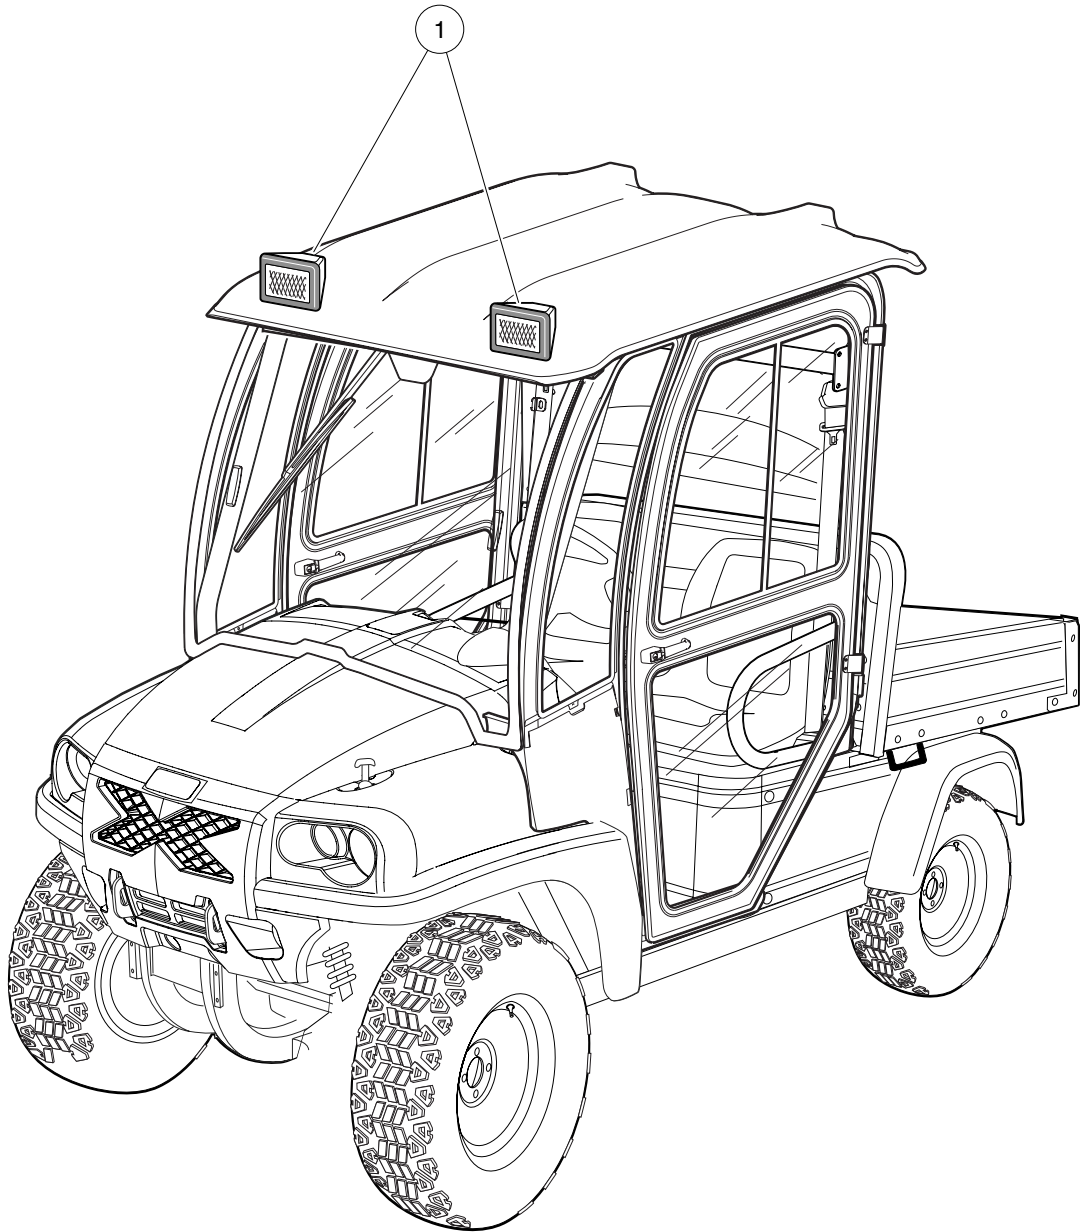

APM-000212-001

STROBE LIGHT

3

ITEM	PART NO.	DESCRIPTION	QTY
1	101994301	<p>1 2 3 4 Kit, Strobe Light (includes mounting hardware and wire harness)</p> <p>For installation on any AWD vehicle equipped with a cab.</p>	1