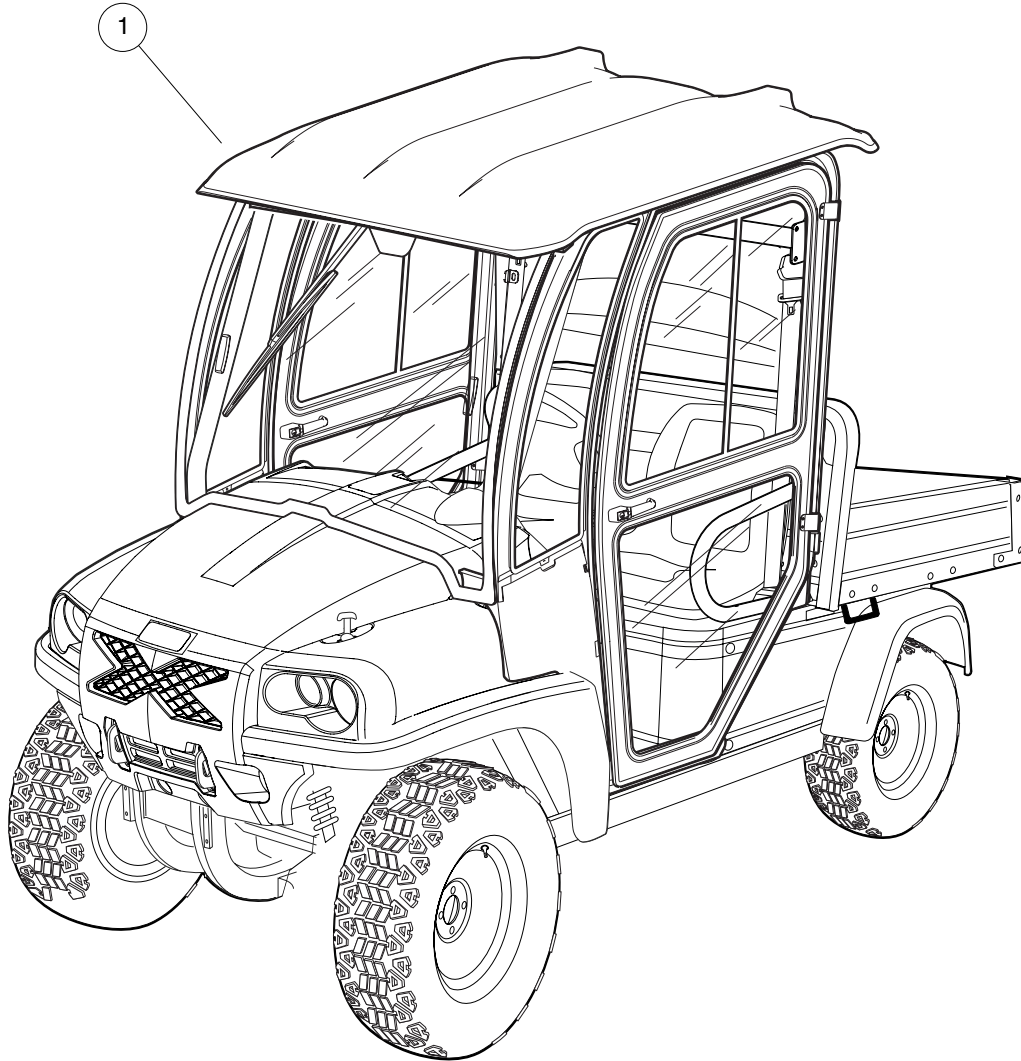

APM-000166-002

MODULAR CAB

ITEM	PART NO.	DESCRIPTION	QTY
1	103223501	<p>1 2 3 4</p> <p>Kit, Modular Cab (includes mounting hardware, windshield wiper kit, and fuse block kit)</p> <p>Accessory(ies) can be installed on the following models: Carryall 295, Carryall 295 IntelliTach, XRT 1550, XRT 1550 IntelliTach, HUV 4421, Bobcat 2300, Bobcat 2200 (s/n A59Y11001 & above, A59Z11001 & above)</p>	1