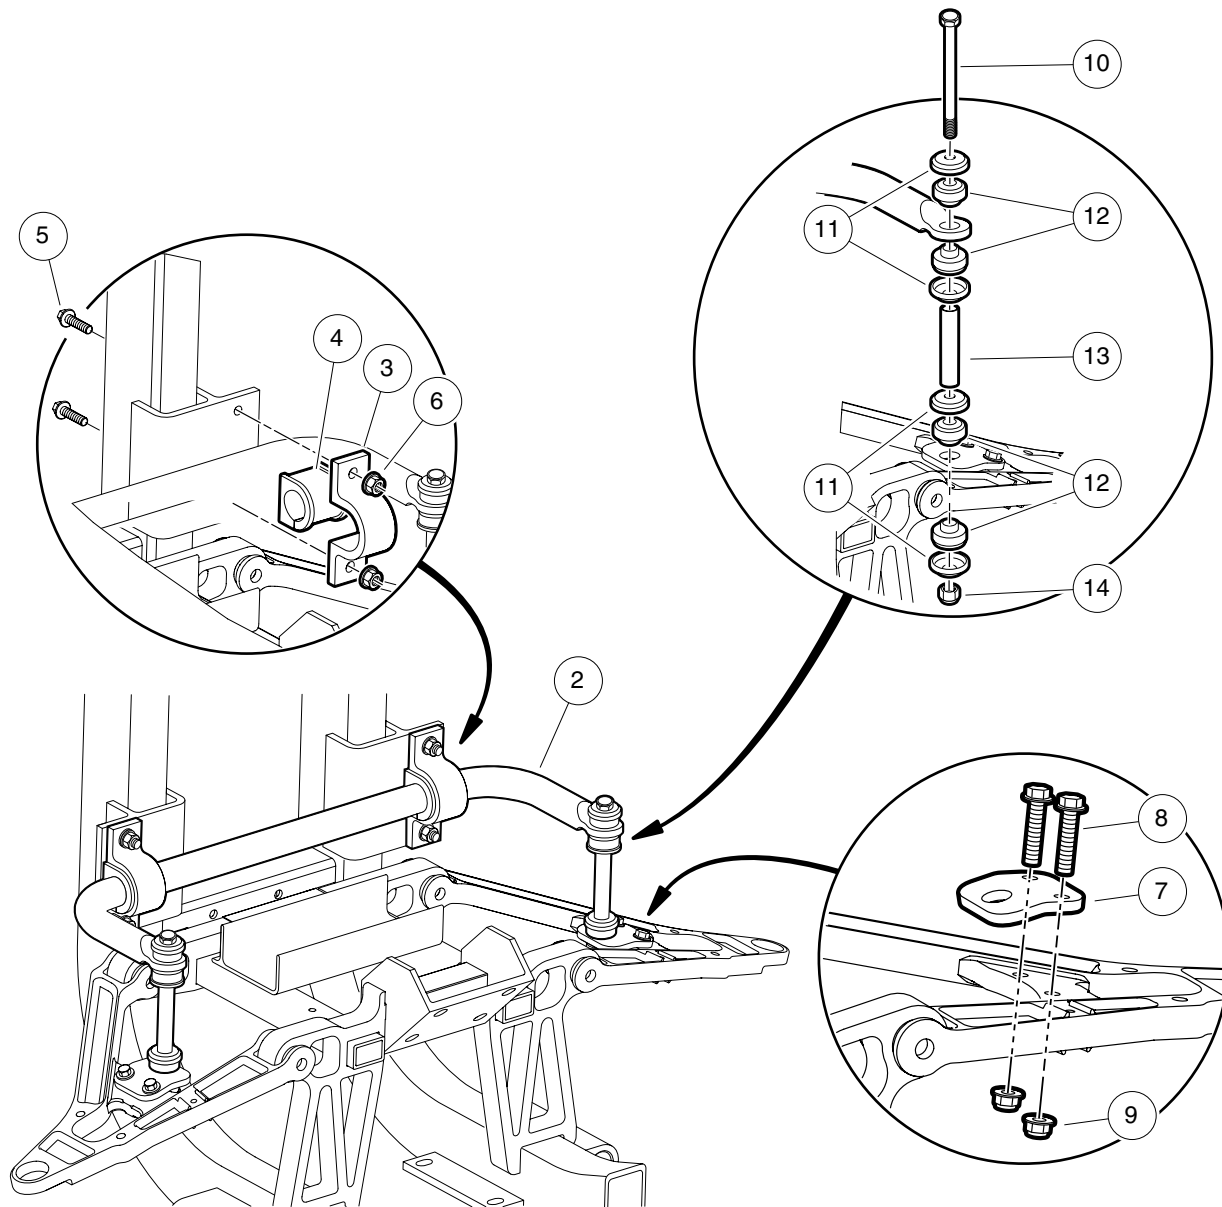

APM-000185-001

ANTI-SWAY BAR KIT

5

ITEM	PART NO.	DESCRIPTION	QTY
		1 2 3 4	
1	102468802	Kit, Anti-Sway Bar (includes items 2 - 14).....	1
2	102464601	Bar, Anti-Sway	1
3	102495001	Bracket, Anti-Sway Bar	2
4	102446601	Bushing, Anti-Sway Bar	2
5	102298130	Bolt, Flange-Head, M8 x 30	4
6	102298401	Nut, Lock, M8.....	4
7	102477201	Mount, Link	2
8	102298240	Bolt, Flange-Head, M8 x 40	4
9	102618601	Nut, Flange Lock, M8.....	4
10	1016183	Bolt, Hex-Head, 3/8-16 x 7.....	2
11	102470601	Washer, Cup	8
12	102470101	Bushing, Link	8
13	102470501	Sleeve, Link	2
14	8754	Nut, Lock, 3/8-16.....	2
Accessory(ies) can be installed on the following models: Carryall 294, XRT 1500, Bobcat 2200 (s/n 235211001 & above, 235311001 & above)