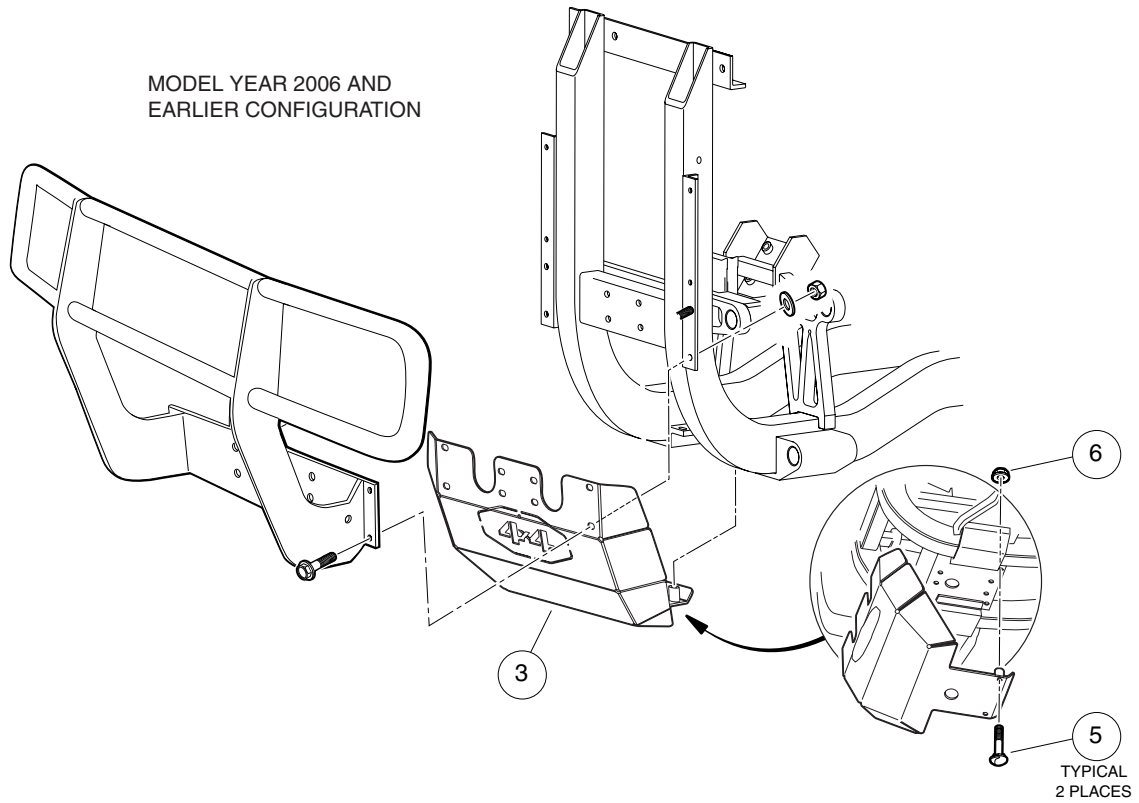

MODEL YEAR 2006 AND EARLIER CONFIGURATION

APM-000157-001

SKID PLATE – FRONT

1

ITEM	PART NO.	DESCRIPTION	QTY
		1 2 3 4	
1	AM1211001	*Kit, Front Skid Plate (includes items 3 - 6)	1
2	AM1211002	**Kit, Front Skid Plate (includes items 3 - 11)	1
3	AM1210001	Plate, Front Skid	1
4	AM1215701	Kit, Hardware (includes items 5 - 6).....	1
5	AM1210801	Bolt, Hex-Head, M10 x 1.5 x 55	2
6	102670701	Nut, Flanged Nylon Lock, M10 x 1.5	2
7	AM1215801	Kit, Hardware (includes items 8 - 11)	1
8	102719301	Bolt, Hex-Head, M10 x 1.5 x 90	2
9	102718101	Washer, M10	2
10	102670701	Nut, Flanged Nylon Lock, M10 x 1.5	2
11	AM1211401	Spacer, 17mm	2
12	103310601	***Kit, Front Skid Plate (includes items 4 - 11 and 13)	1
13	103309701	Plate, Front Skid (no 4x4 logo)	1
*Kit can be installed on model year 2005 and earlier vehicles only: Carryall 294, Carryall 294 SE, XRT 1500, XRT 1500 SE, HUV 4420, Bobcat 2200 (s/n 235211001 & above, 235311001 & above). **Kit can be installed on the following vehicles only: Carryall 295, Carryall 295 SE, XRT 1550, XRT 1550 SE, Bobcat 2200 (s/n A59Y11001 & above, A59Z11001 & above), Bobcat 2200 S (s/n A5A011001 & above, A5A111001 & above). *** Kit can be installed on HUV 4421.