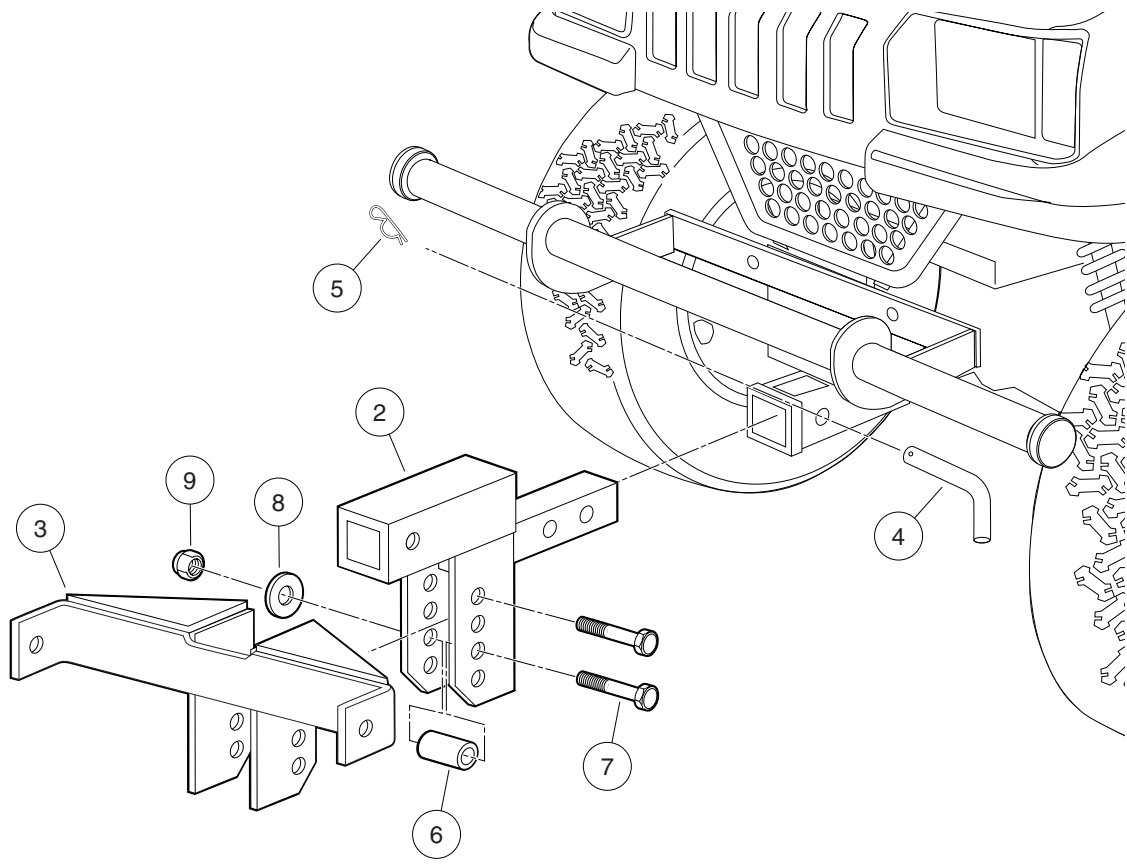

APM-000183-001

FRONT RECEIVER ATTACHMENT KIT

5

ITEM	PART NO.	DESCRIPTION	QTY
		1 2 3 4	
1	AM10888	Kit, Front Receiver Attachment (includes items 2 - 9).....	1
2	AM11113	Receiver, Stepped.....	1
3	AM11112	Mount, Accessory	1
4	AM11115	Pin, Hitch.....	2
5	AM11116	Clip, Hitch Pin	2
6	N/A	Bushing	1
7	N/A	Bolt, Hex-Head, 5/8-11 x 4-1/2.....	2
8	N/A	Washer, 5/8.....	2
9	N/A	Nut, Lock, 5/8-11	2
Accessory(ies) can be installed on the following models: Carryall 294, Carryall 294 SE, Carryall 295, Carryall 295 SE, XRT 1500, XRT 1500 SE, XRT 1550, XRT 1550 SE, Bobcat 2100, Bobcat 2100 S, Bobcat 2200, Bobcat 2200 S