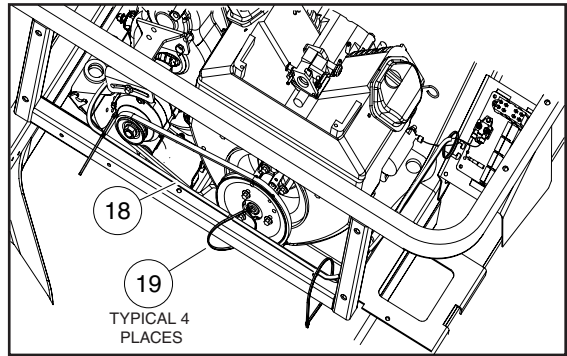

50 AMP ALTERNATOR KIT

6

ITEM	PART NO.	DESCRIPTION	QTY
		1 2 3 4	
1	102483401	Kit, 50-Amp Alternator (includes items 2 - 28)	1
2	102466401	Adapter, PTO	1
3	102719501	Bolt, Flange-Head (w/ Loctite), M8 x 1.25 x 50	3
4	102712801	Spacer, Pulley	1
5	102712901	Spacer, Alternator Pulley Bolt	3
6	102296150	Bolt, Flange-Head, M6 x 1 x 50	3
7	101601101	Pulley, Drive Clutch	1
8	102298130	Bolt, Flange-Head, M8 x 1.25 x 30	6
9	102713101	Bracket, Alternator (Bottom)	1
10	102713001	Bracket, Alternator (Top)	1
11	102490101	Bolt, Hex-Head (w/ Loctite), M10 x 1.50 x 20	2
12	102405901	Alternator, 50 Amp	1
13	102732301	Bolt, Hex-Head (w/ Loctite), M10 x 1.50 x 100	1
14	102491501	Washer, Hardened, M10	2
15	102627301	Spacer, Alternator	1
16	102616701	Nut, Nylon Lock, M10 x 1.50	1
17	101233801	Belt	1
18	102712401	Wire Harness, Alternator	1
19	8990	Tie, Wire	4
20	102448701	Circuit Breaker, 50 Amp	1
21	102447901	Fastener, Push-In	2
22	1013061	Nut, Nylon Lock, #10-32	2
23	102617001	Nut, Lock, M8 x 1.25	2
24	101977201	Bolt, Phillip Truss-Head, 1/4-20 x 1-1/2	2
25	332	Washer, 1/4	2
26	8233	Nut, Nylon Lock, 1/4-20	2
27	102460201	Decal, Rotating Parts Warning	1
28	96704416	Nut, Whizloc, M8 x 1.25	1
Accessory(ies) can be installed on the following models: Any AWD vehicle equipped with a Honda engine