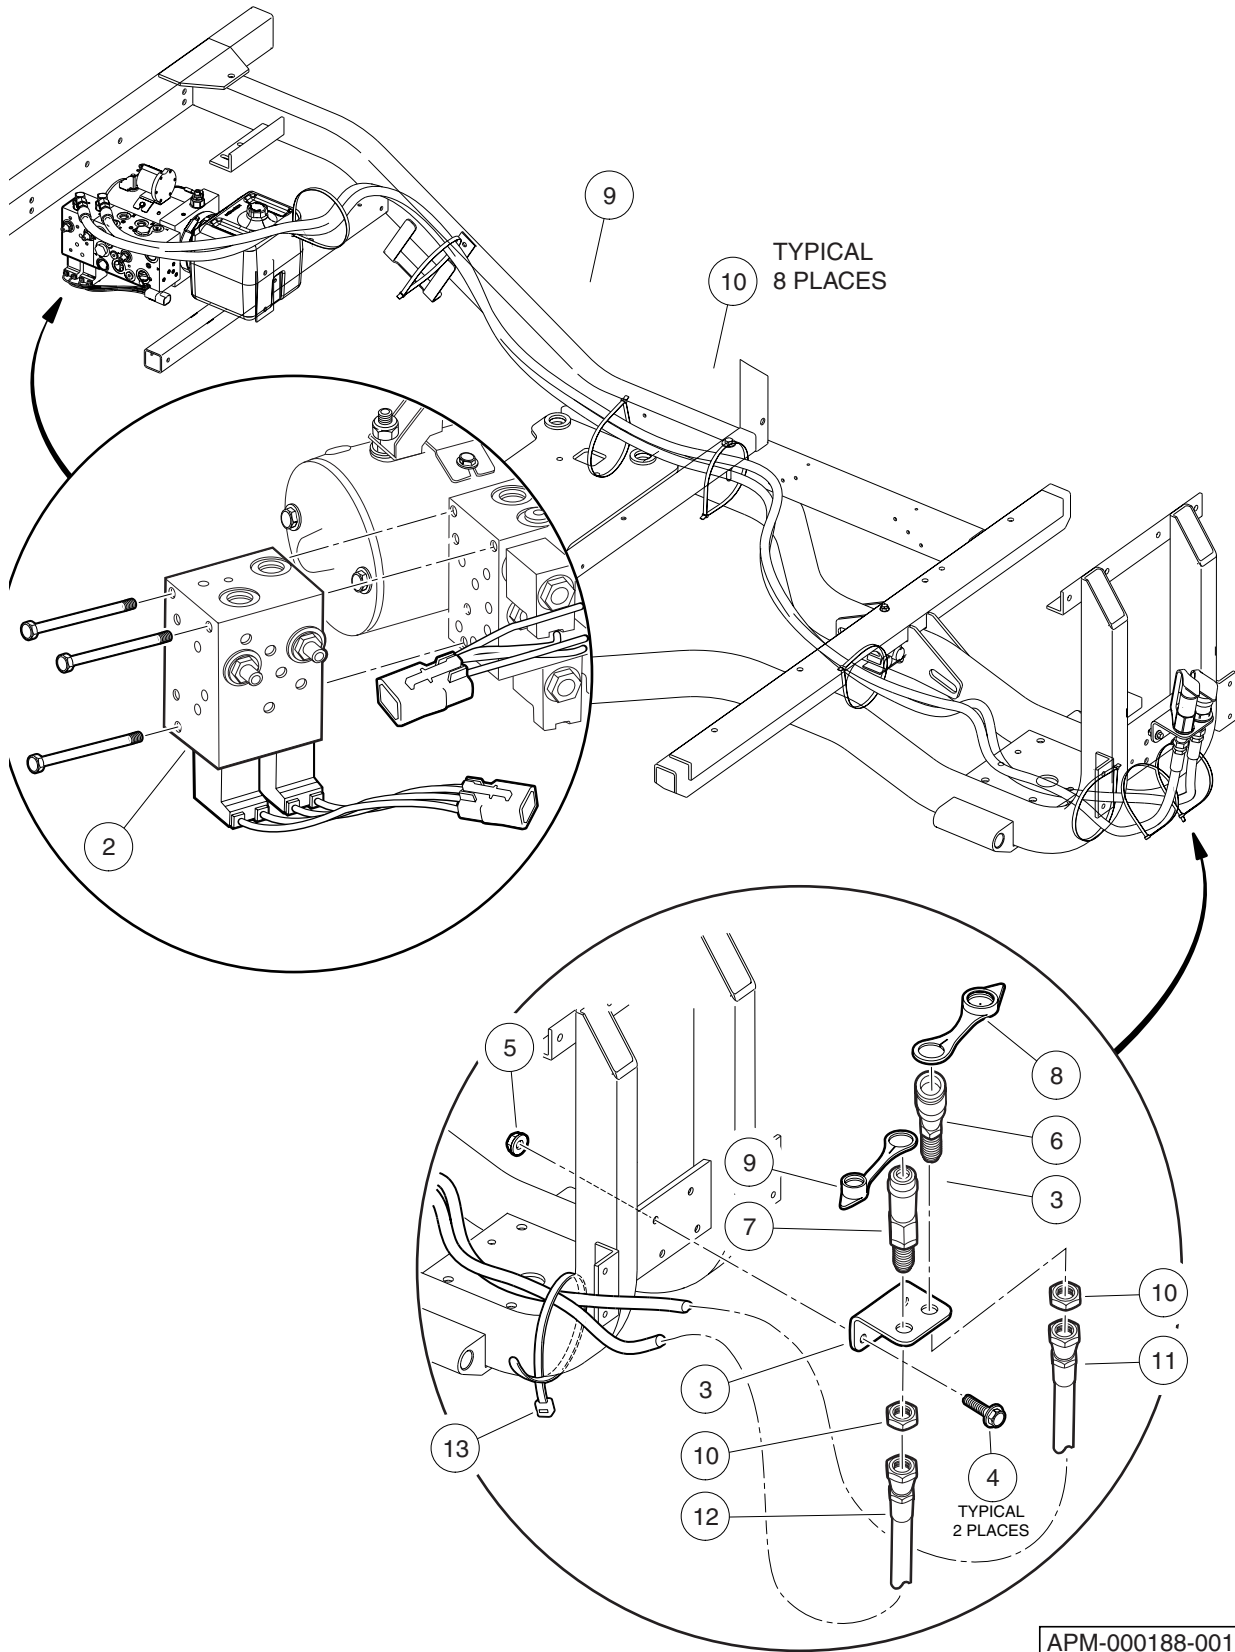

AUXILIARY HYDRAULIC KIT

5

ITEM	PART NO.	DESCRIPTION	QTY
		1 2 3 4	
1	102785401	Kit, Auxiliary Hydraulic (includes items 2 - 13)	1
2	102784003	Body, Auxiliary Valve	1
3	102922601	Bracket, Auxiliary Hydraulic	1
4	102922701	Bolt, Hex-Head, M8 x 1.25 x 20	2
5	102741601	Nut, Flange-Head, M8 x 1.25	2
6	102794801	Quick Coupler, Female	1
7	102794901	Quick Coupler, Male	1
8	102973501	Cap, Female Quick Coupler	1
9	102973601	Cap, Male Quick Coupler	1
10	102923801	Nut, Jam	2
11	102785001	Hose, Hydraulic, 3332 mm	1
12	102785101	Hose, Hydraulic, 3345 mm	1
13	102025401	Wire Tie, 18-in	8
Accessory(ies) can be installed on the following models: Carryall 295 IntelliTach, XRT 1550 IntelliTach, Bobcat 2300