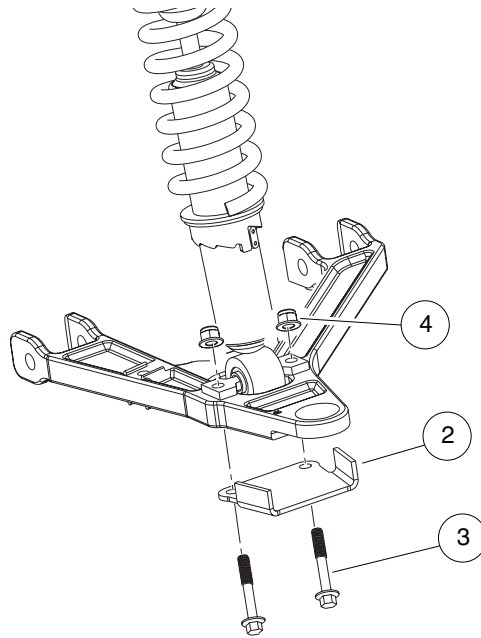

SOME COMPONENTS
SHOWN REMOVED FOR CLARITY

APM-000206-001

STEERING STOP KIT

7

ITEM	PART NO.	DESCRIPTION	QTY
		1 2 3 4	
1	102803601	Kit, Steering Stop (includes items 2 - 4)	1
2	102803501	Stop, Steering.....	2
3	102719501	Bolt, Flange-Head (w/ Loctite), M8 x 1.25 x 50).....	4
4	102618601	Nut, Nylon Flange Lock, M8 x 1.25.....	4
Accessory(ies) can be installed on the following models: Carryall 294, Carryall 294 SE, XRT 1500, XRT 1500 SE, HUV 4420, Bobcat 2200 (s/n 235211001 & above, 235311001 & above)