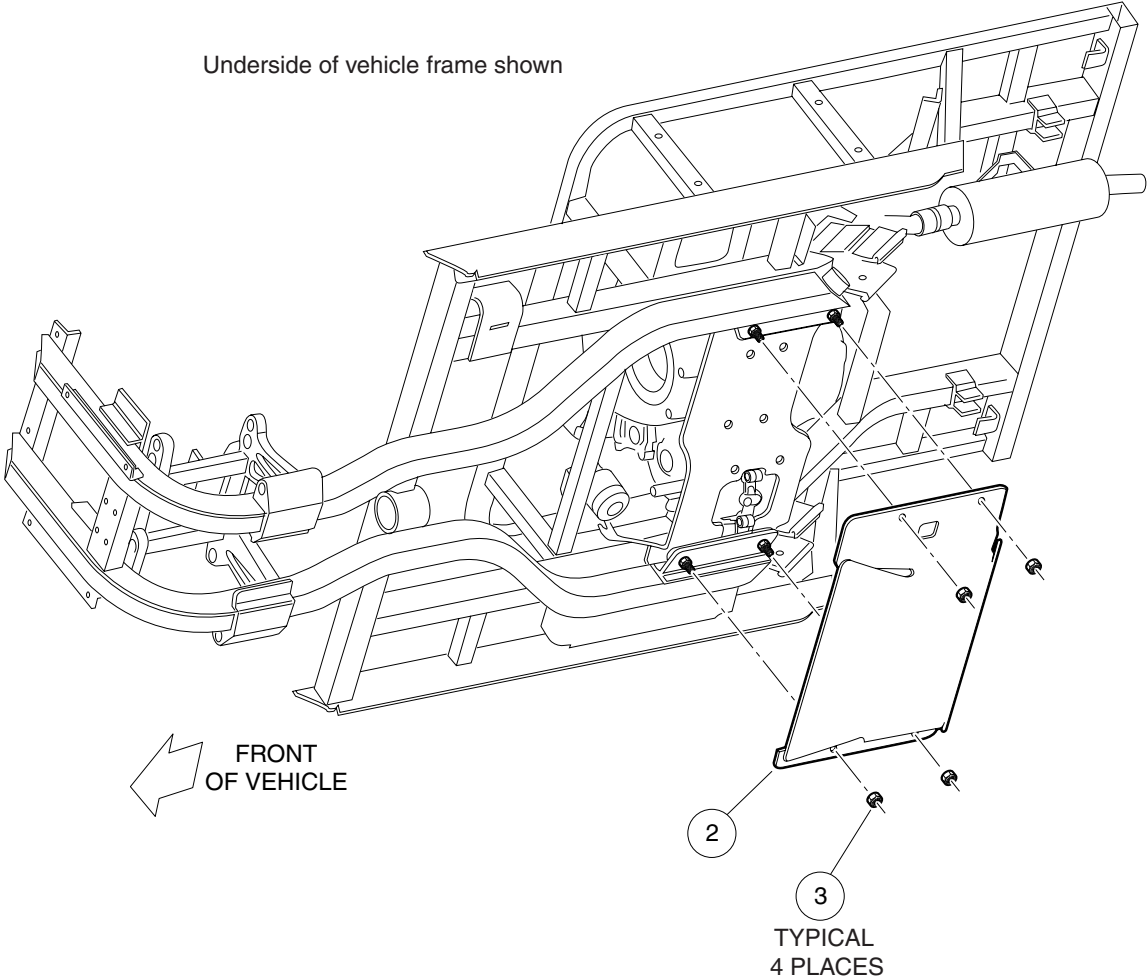

Underside of vehicle frame shown

APM-000187-001

BELLY PAN

5

ITEM	PART NO.	DESCRIPTION	QTY
		1 2 3 4	
1	102487801	Kit, Belly Pan Skid (includes items 2 - 3)	1
2	102460301	Plate, Belly Pan Skid.....	1
3	96744370	Nut, Lock, M12 x 1.75	4
Accessory(ies) can be installed on the following models: Any AWD vehicle equipped with a diesel or Honda engine