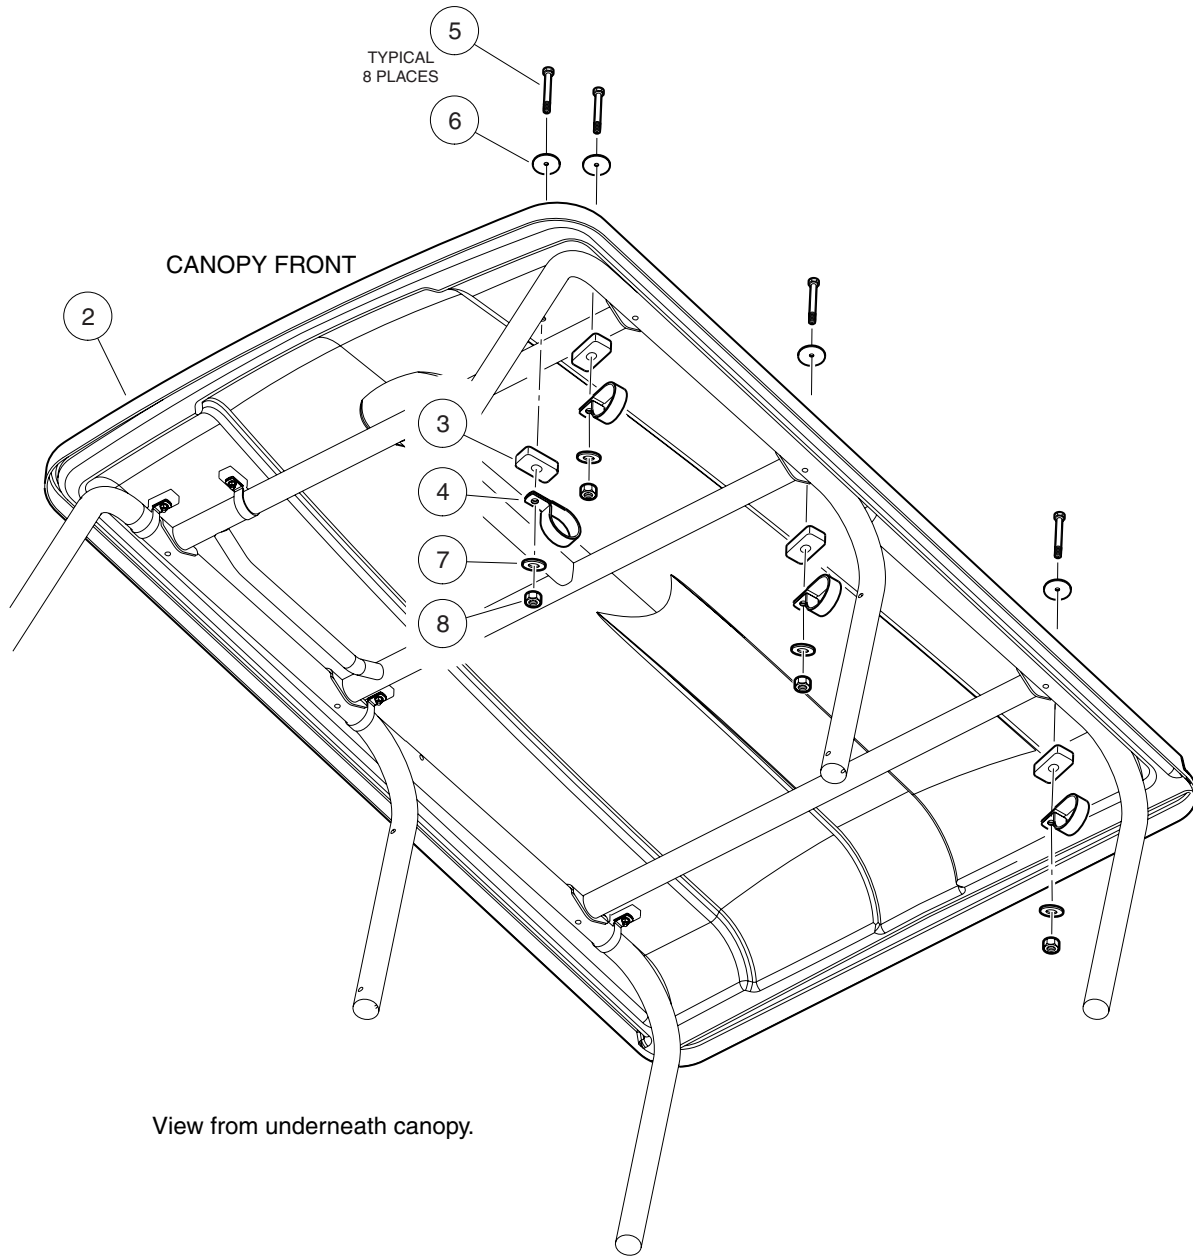

APM-000160-002

CANOPY – 4-PASSENGER

2

ITEM	PART NO.	DESCRIPTION	QTY
		1 2 3 4	
1	AM1220101	Kit, Canopy – 4-Passenger (includes items 2 -8).....	1
2	AM1215402	Canopy, Black Plastic	1
3	AM1214401	Spacer, 5/8	8
4	103223101	P-Clamp, Insulated, 1-3/4	8
5	102343601	Bolt, Hex-Head, 1/4-20 x 1-3/4	8
6	AM1219801	Washer, Rubber, 1/4 x 1-1/2	8
7	1011964	Washer, 1/4	8
8	1015068	Nut, Nylon Lock, 1/4-20	8
Accessory(ies) can be installed on the following models: Carryall 295 SE, XRT 1550 SE, Bobcat 2200 S (s/n A5A011001 & above, A5A111001 & above)