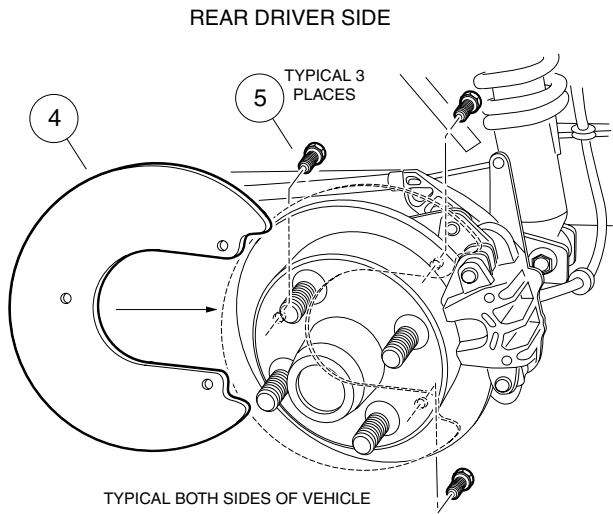

APM-000191-001

CALIPER ROCK GUARD

ITEM	PART NO.	DESCRIPTION	QTY
		1 2 3 4	
1	102486101	Kit, Caliper Rock Guard (includes items 2 - 5)	1
2	102621001	Guard, Rock (Front Driver-Side)	1
3	102621002	Guard, Rock (Front Passenger-Side) (not shown).....	1
4	102486001	Guard, Rock (Rear).....	2
5	102629601	Bolt, Flange-Head, 1/4-20 x 5/8	12
Accessory(ies) can be installed on the following models: Carryall 294, XRT 1500, HUV 4420, Bobcat 2200 (s/n 235211001 & above, 235311001 & above)