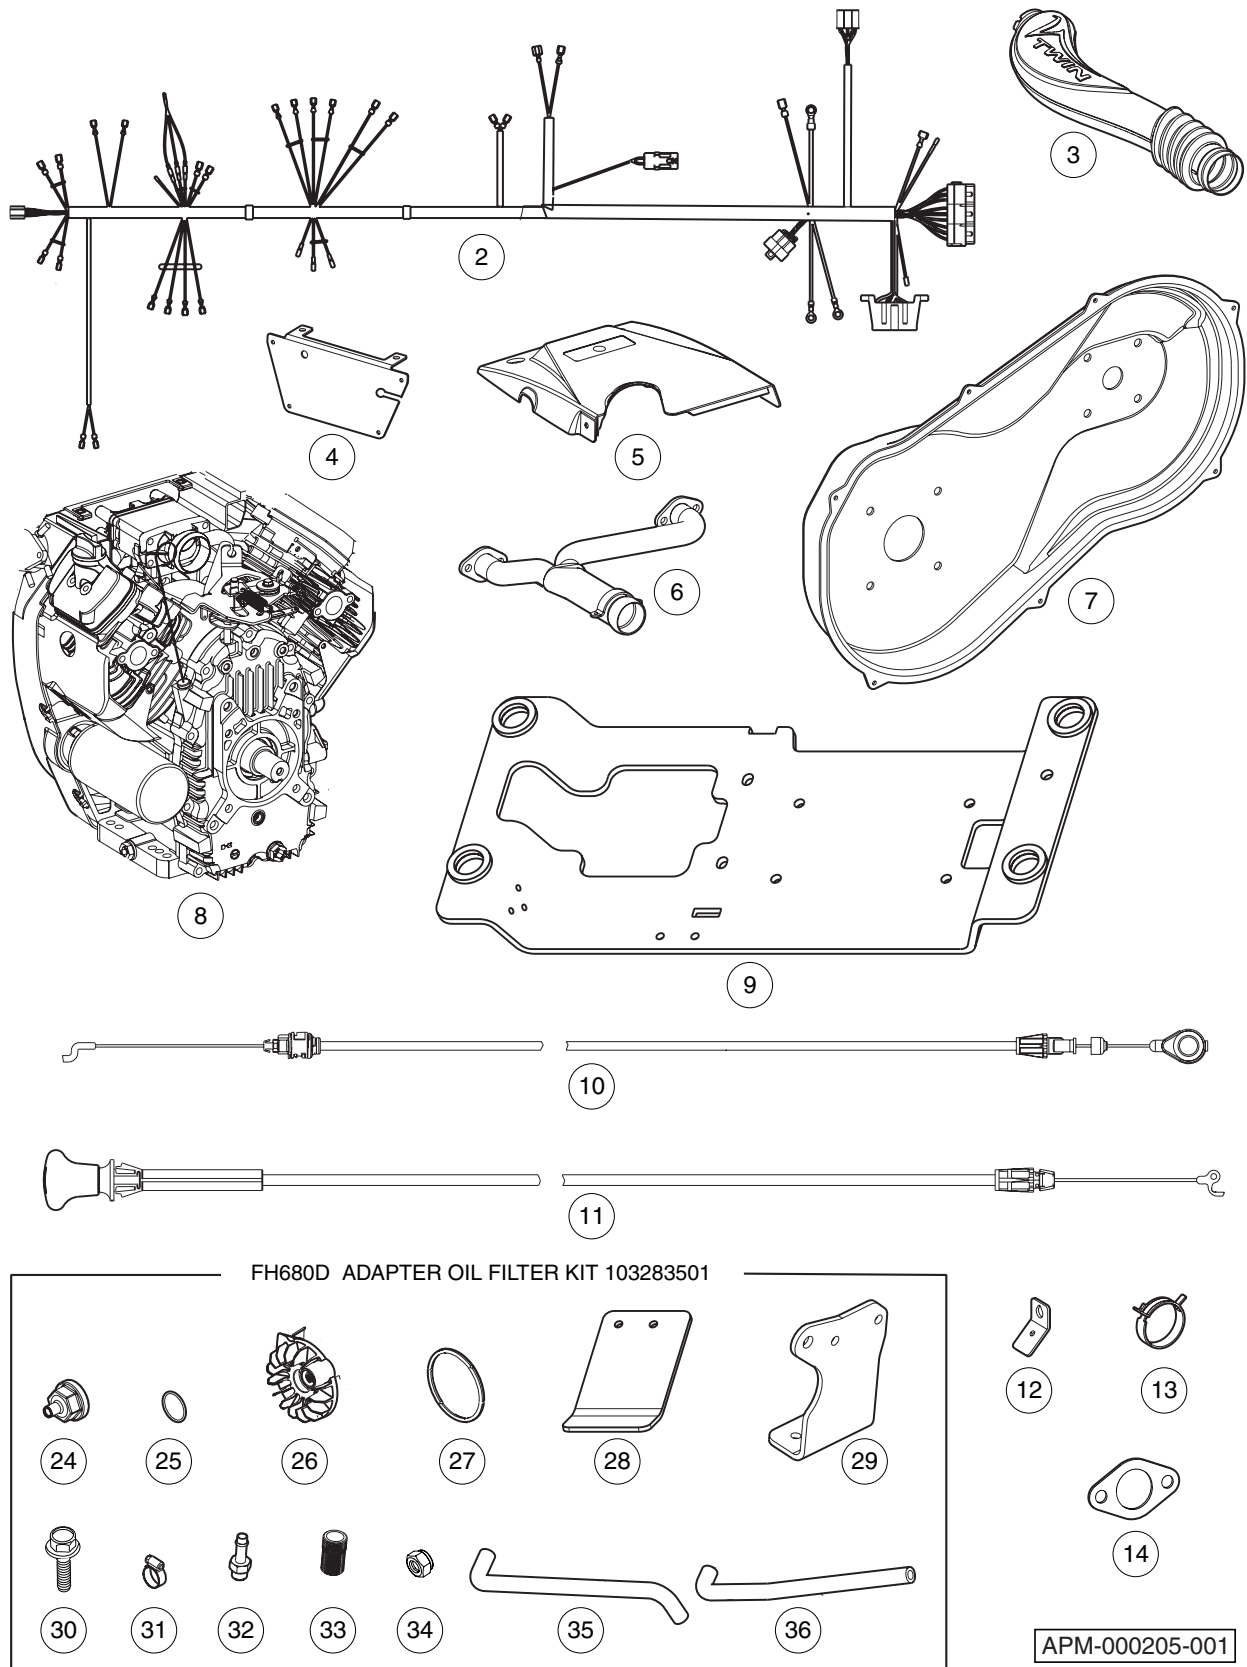

APM-000205-001

KAWASAKI FH680D POWERTRAIN

ITEM	PART NO.	DESCRIPTION	QTY
		1 2 3 4	
1	103290201	Kit, Kawasaki FH680D Powertrain (includes items 2 - 37).....	1
2	103305701	Wire Harness, Kawasaki Powertrain.....	1
3	103198901	Hose, Intake.....	1
4	103208701	Cover, Engine (Front).....	1
5	103262901	Cover, Engine (Top)	1
6	103268101	Header, Exhaust	1
7	102462503	Cover, Inner CVT	1
8	102960201	Engine, Kawasaki	1
9	102951901	Mount, Engine.....	1
10	103277301	Cable, Accelerator	1
11	103277401	Cable, Choke	1
12	103263001	Hook, Engine Lift.....	2
13	102411210	Clamp, Hose, 64mm	1
14	N/A	Gasket, Engine (part of Kawasaki engine).....	4
15	103201501	*Bolt, Hex-Head (w/ Loctite), M8 x 1.25 x 200	1
16	103201101	*Washer, Primary CVT Step.....	1
17	102296601	*U-Nut, M6 x 1.0	4
18	102296920	*Screw, Button-Head, M6.....	4
19	102687801	*Bolt, Flange-Head (w/ Loctite), M10 x 1.50 x 40	4
20	102491001	*Bolt, Flange-Head (w/ Loctite), 3/8-16 x 1	4
21	96704416	*Nut, Whiz Lock, M8 x 1.25.....	4
22	103279201	*Screw, Pan-Head, #10-16 x 5/8.....	4
23	103283501	Kit, Oil Filter, FH680D Adapter (includes items 24 - 36)	1
24	102958401	Nut, Hose Adapter.....	1
25	102958501	O-Ring, 23.52 x 1.78mm	1
26	1013061	Adapter, Oil Filter.....	1
27	102958601	O-Ring, Oil Filter Adapter	1
28	103326401	Guard, Oil Filter	1
29	103197201	Bracket, Oil Filter.....	1
30	102495901	Bolt, Flange-Head, M8 x 1.25 x 30.....	4
31	102443601	Clamp, Hose, #4.....	4
32	102722001	Adapter, Straight, 5/16-in.....	2
33	103276201	Nipple, 3/4-16 x M20	1
34	102618601	Nut, Nylon Flange Lock, M8 x 1.25	4
35	103246901	Hose, Oil Return, 5/16-in.....	1
36	103240601	Hose, Oil, 5/16-in.....	1
37	103259401	Limit Switch, Accelerator (not shown)	1
		* Hardware not shown.	
		Accessory(ies) can be installed on the following models: Carryall 294, Carryall 294 SE, Carryall 295, Carryall 295 SE, XRT 1500, XRT 1500 SE, XRT 1550, XRT 1550 SE, Bobcat 2200, HUV 4420, HUV 4421